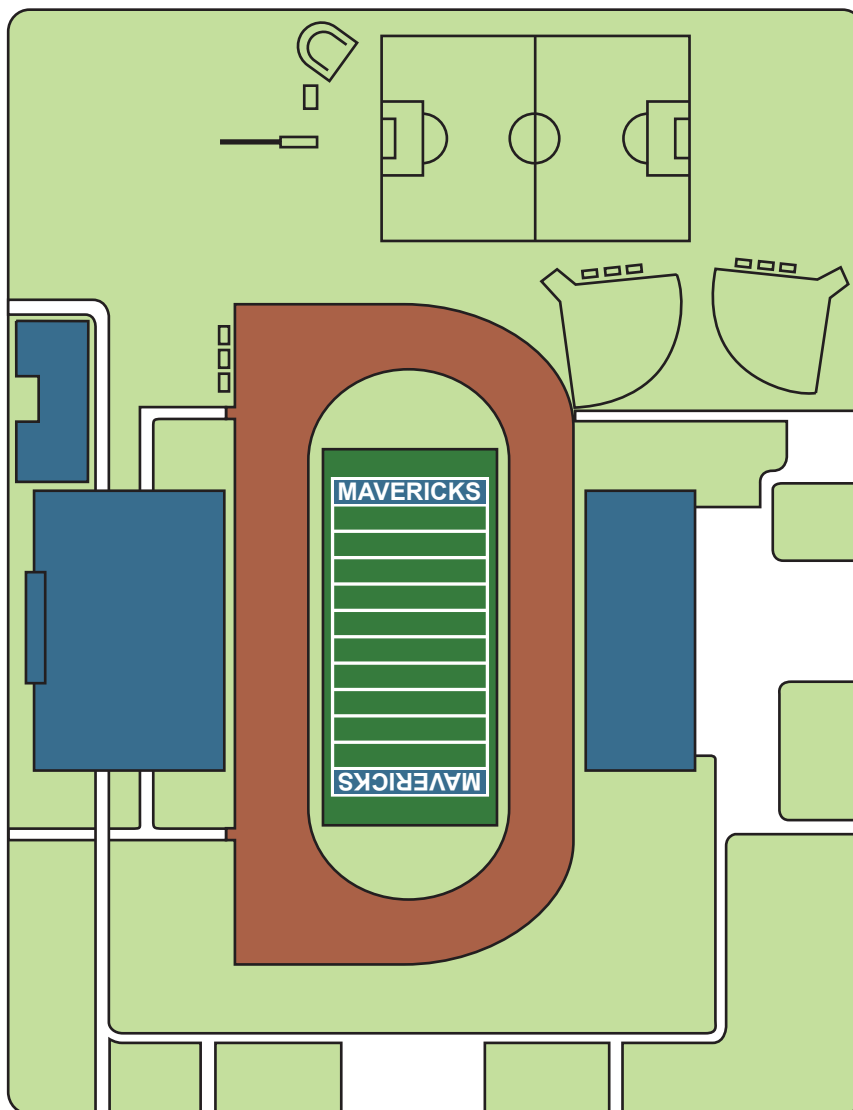

Map

Parking is available to the south of Maverick Stadium

For groups larger than 400, additional parking is available elsewhere.