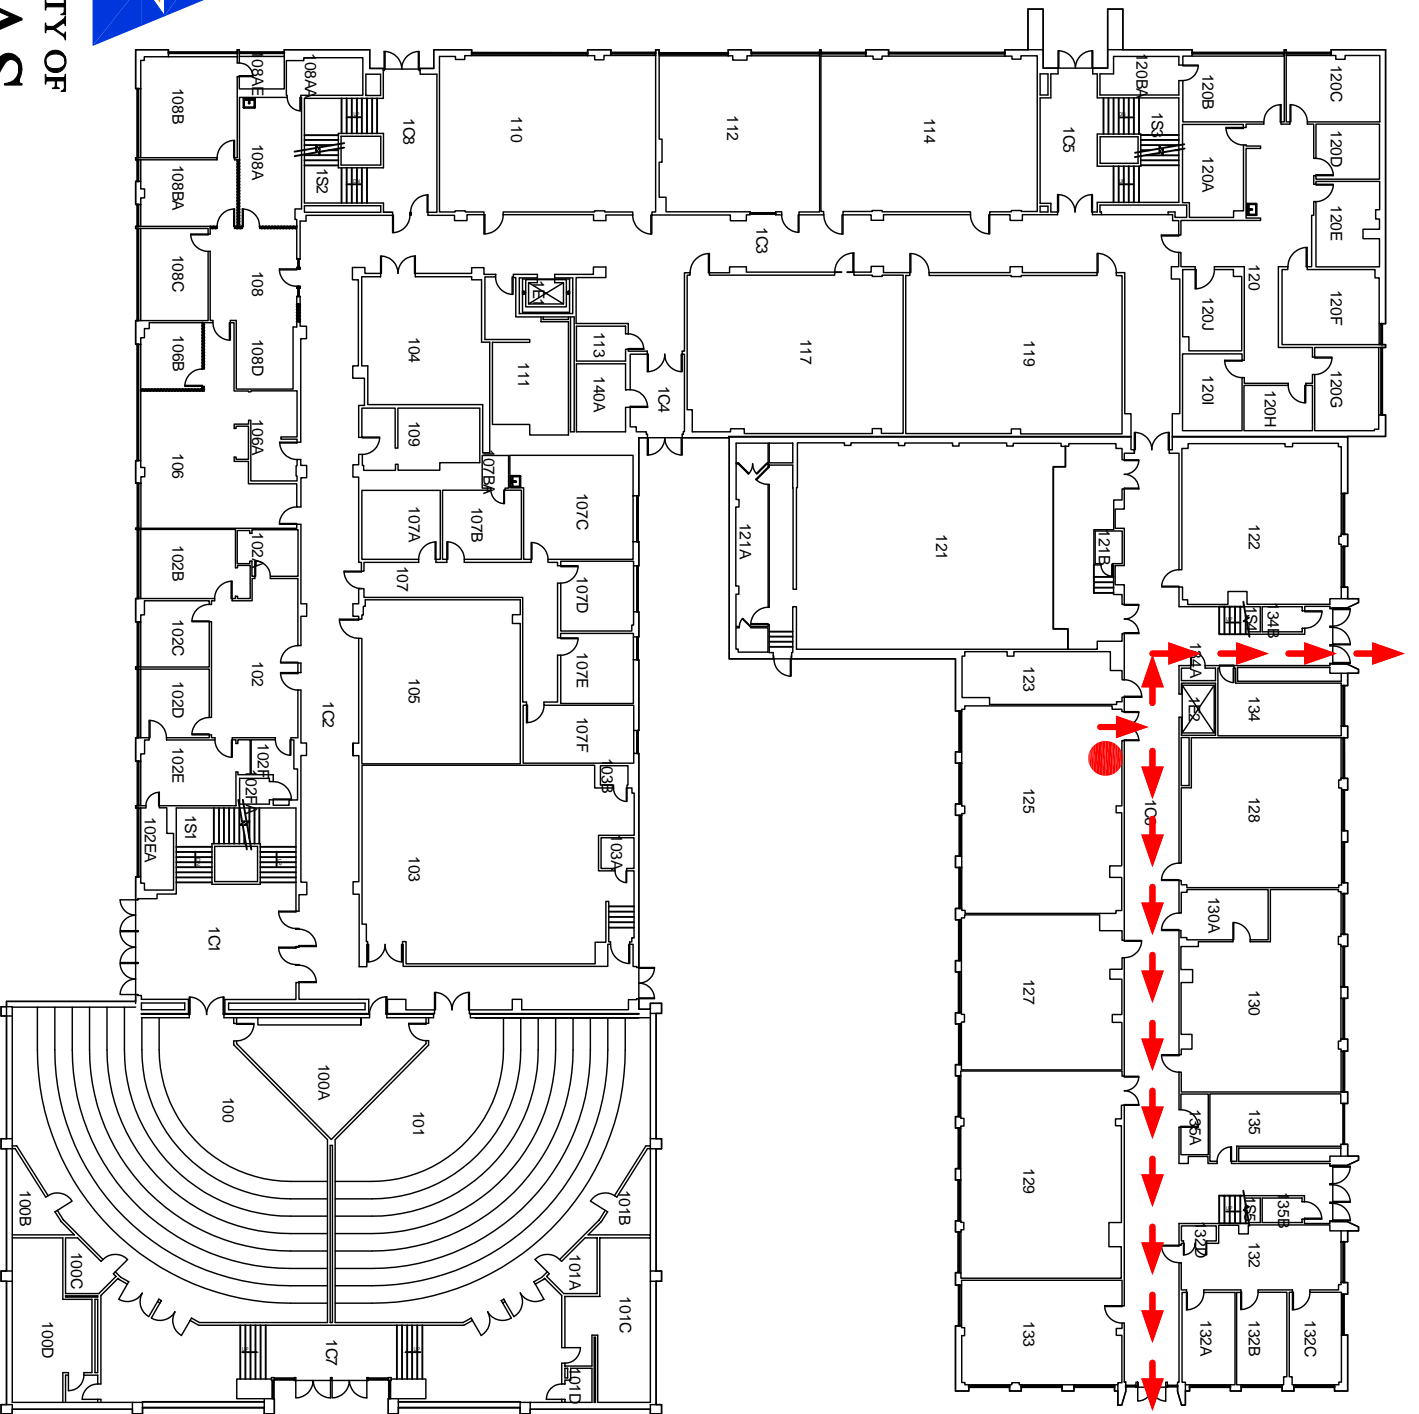

UNIVERSITY OF
TEXAS
ARLINGTON

SCIENCE HALL BUILDING
FIRST FLOOR
EVACUATION PLAN
ROOM 125
SCALE: N.T.S.

 YOU ARE HERE