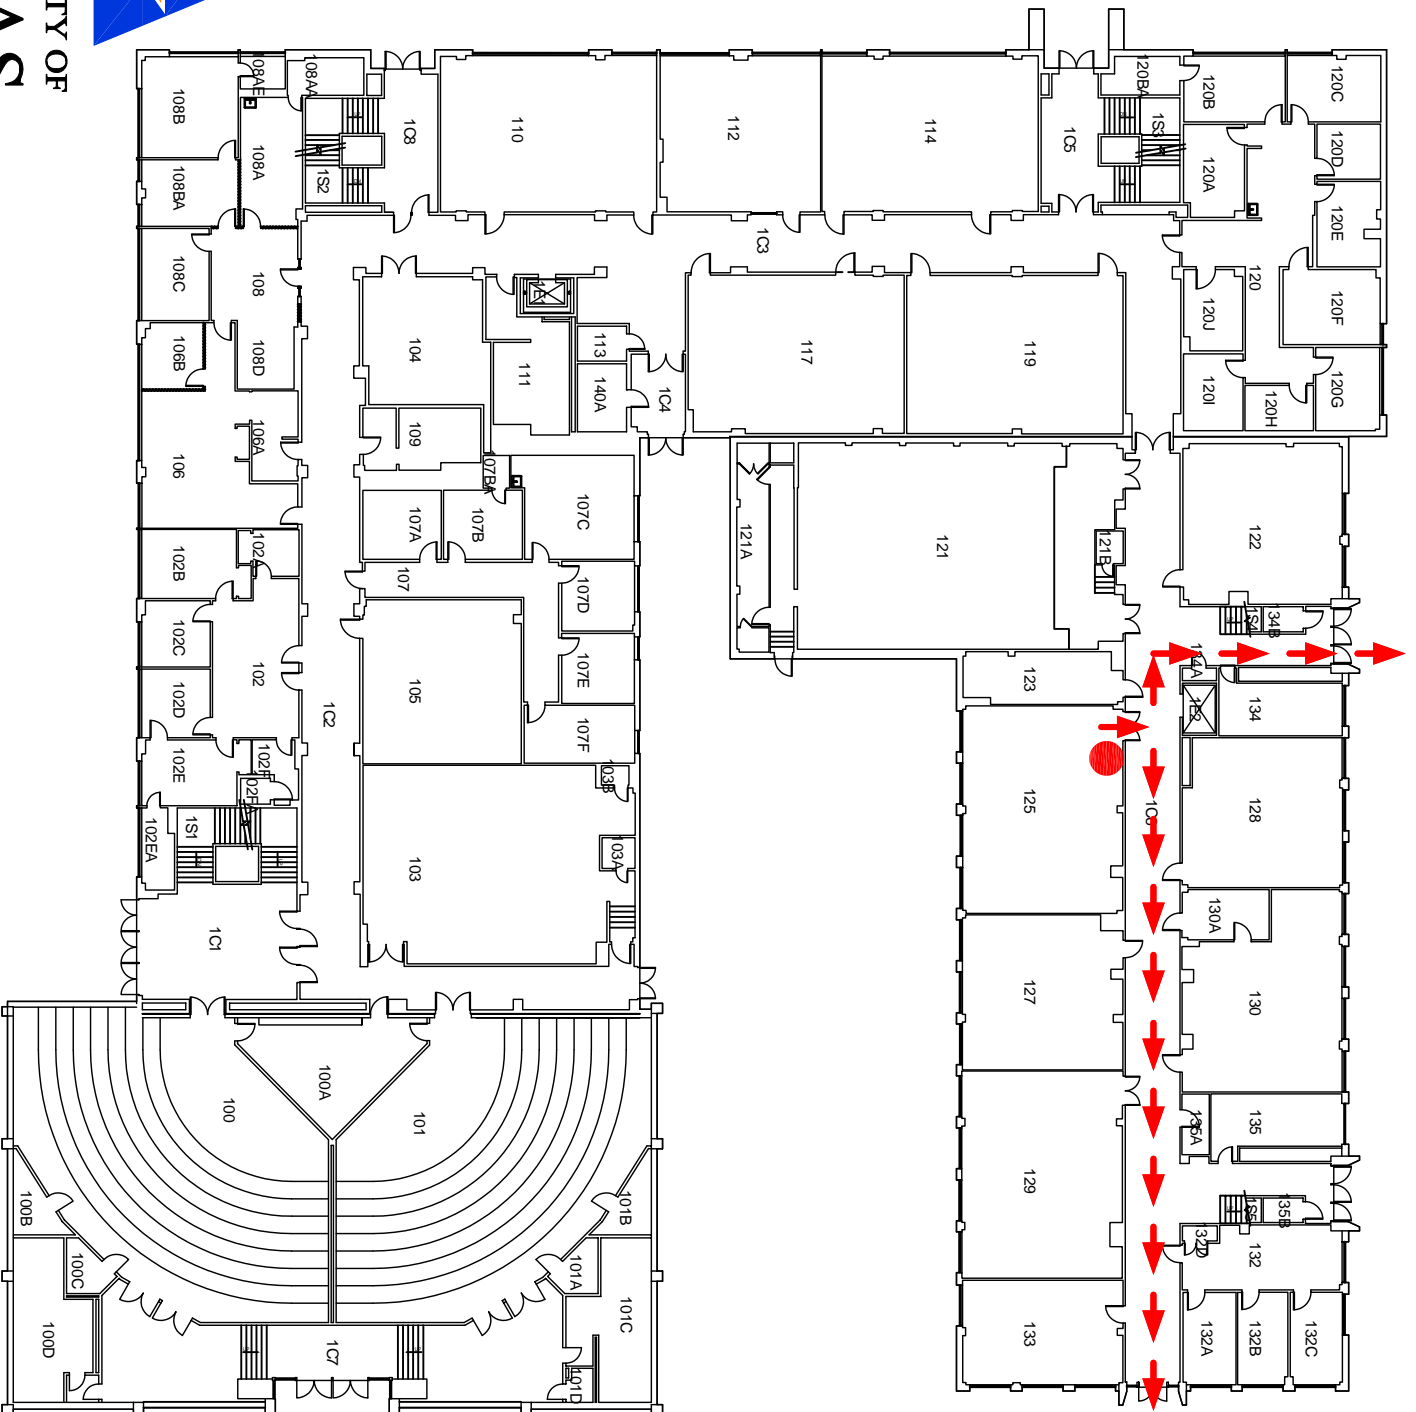

UNIVERSITY OF
TEXAS
 ARLINGTON

SCIENCE HALL BUILDING
 FIRST FLOOR
 EVACUATION PLAN
 ROOM 125
 SCALE: N.T.S.

 YOU ARE HERE