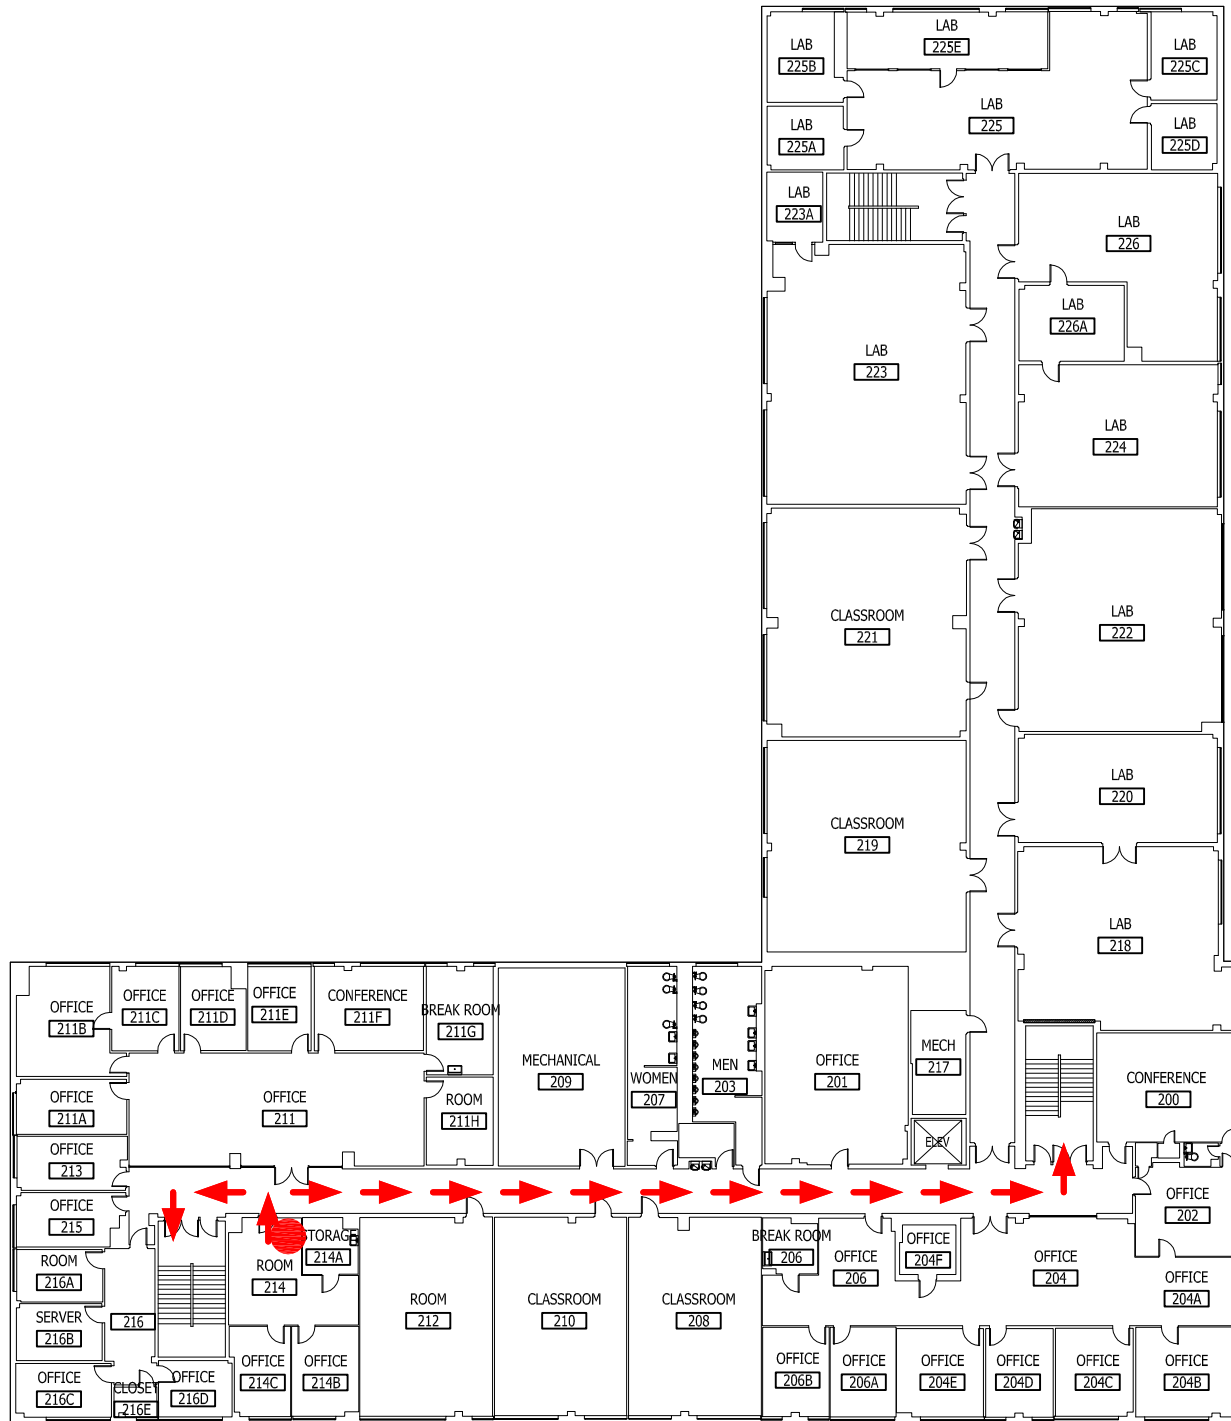

UNIVERSITY OF
TEXAS
ARLINGTON

WOOLF HALL
2ND FLOOR
EVACUATION PLAN
ROOM 214
SCALE: N.T.S.

 **YOU ARE HERE**