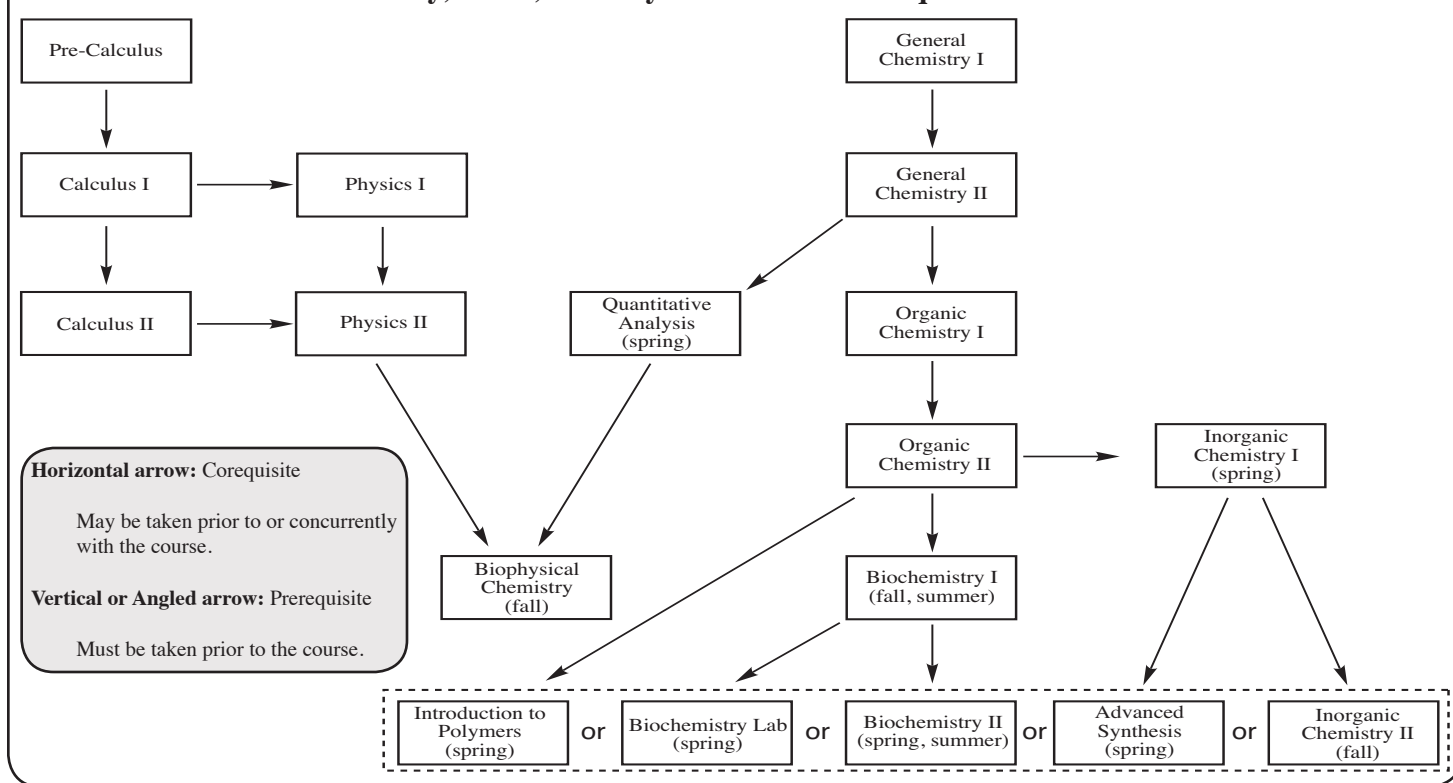

Electives

Approved coursework necessary to achieve 124 total credit hours and 36 advanced credit hours (3000 level or higher)

Chemistry, Math, and Physics Pre- and Corequisite Flow Chart

Suggested Course Sequence