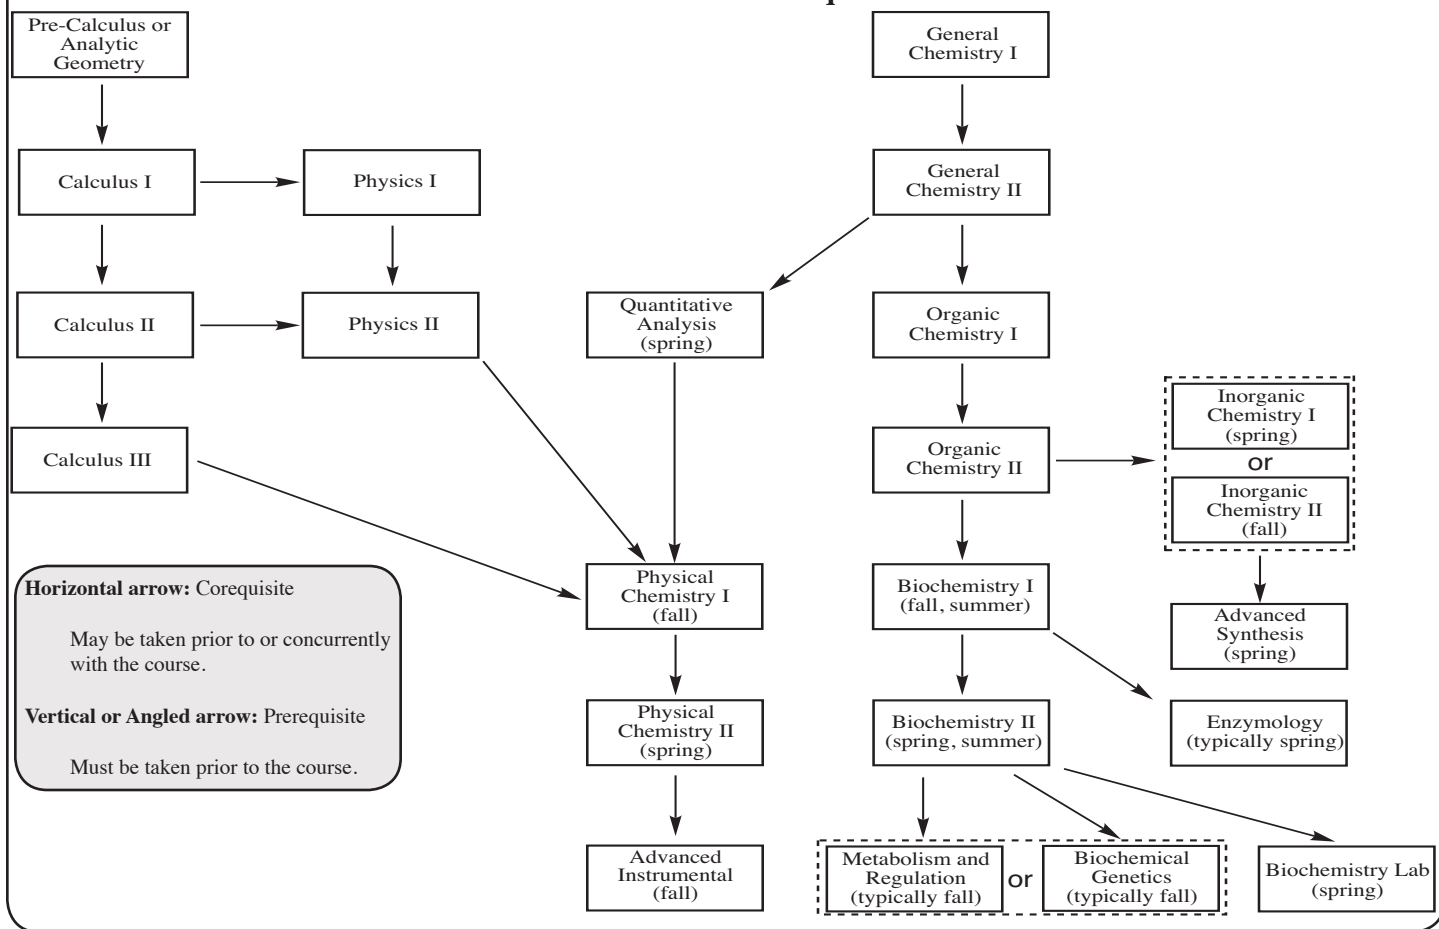

Electives

Approved coursework required to reach 128 total credit hours and 36 advanced hours (3000 level or higher)

Math and Science Pre- and Corequisite Flow Chart

Suggested Course Sequence

First Year

Fall (17 or 18 credit hours)