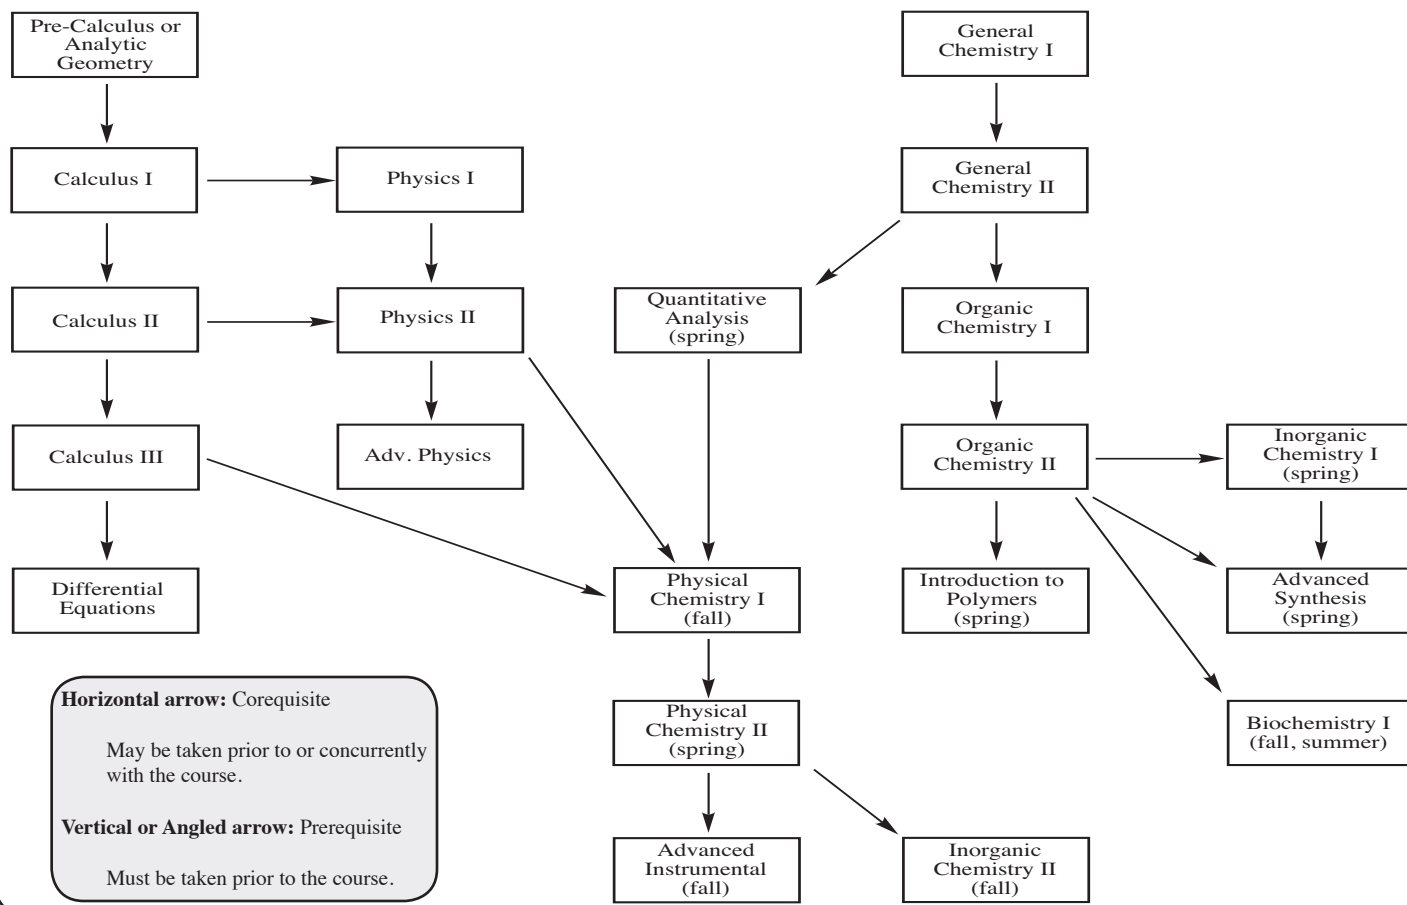

Math and Science Pre- and Corequisite Flow Chart

Suggested Course Sequence

First Year

Fall (17 credit hours)

- ___CHEM 1441
- ___MATH 1323
- ___BIOL 1441 or GEOL 1445
- ___ENGL 1301
- ___CSE 1301 or 1306 or 1310 or GEOL 1391

Spring (15 credit hours)

- ___CHEM 1442
- ___MATH 1426
- ___BIOL 1442, 2451 or 2453, or GEOL 1446
- ___ENGL 1302

Second Year

Fall (18 credit hours)

- ___CHEM 2321
- ___CHEM 2181
- ___MATH 2425
- ___PHYS 1443
- ___Fine Arts
- ___Literature

Spring (16 credit hours)

- ___CHEM 2322
- ___CHEM 2182
- ___CHEM 2335
- ___CHEM 2285
- ___MATH 2326
- ___PHYS 1444

Third Year

Fall (16 credit hours)

- ___CHEM 3321
- ___CHEM 3181
- ___MATH 3318 or 3319
- ___Adv. Physics
- ___POLS 2311
- ___Liberal Arts Elective

Spring (16 credit hours)

- ___CHEM 3322
- ___CHEM 3182
- ___CHEM 3317
- ___POLS 2312
- ___Social/Cultural Studies
- ___Elective (3 hours)

Fourth Year

Fall (15 credit hours)

- ___CHEM 4311
- ___CHEM 4318
- ___CHEM 4461
- ___CHEM 4101
- ___HIST 1311
- ___Elective (1 hour)

Spring (15 credit hours)

- ___CHEM 4346
- ___CHEM 3307
- ___Hist 1312
- ___Electives (6 hours)

Please consult the University of Texas at Arlington Undergraduate Catalog for a thorough explanation of degree requirements.