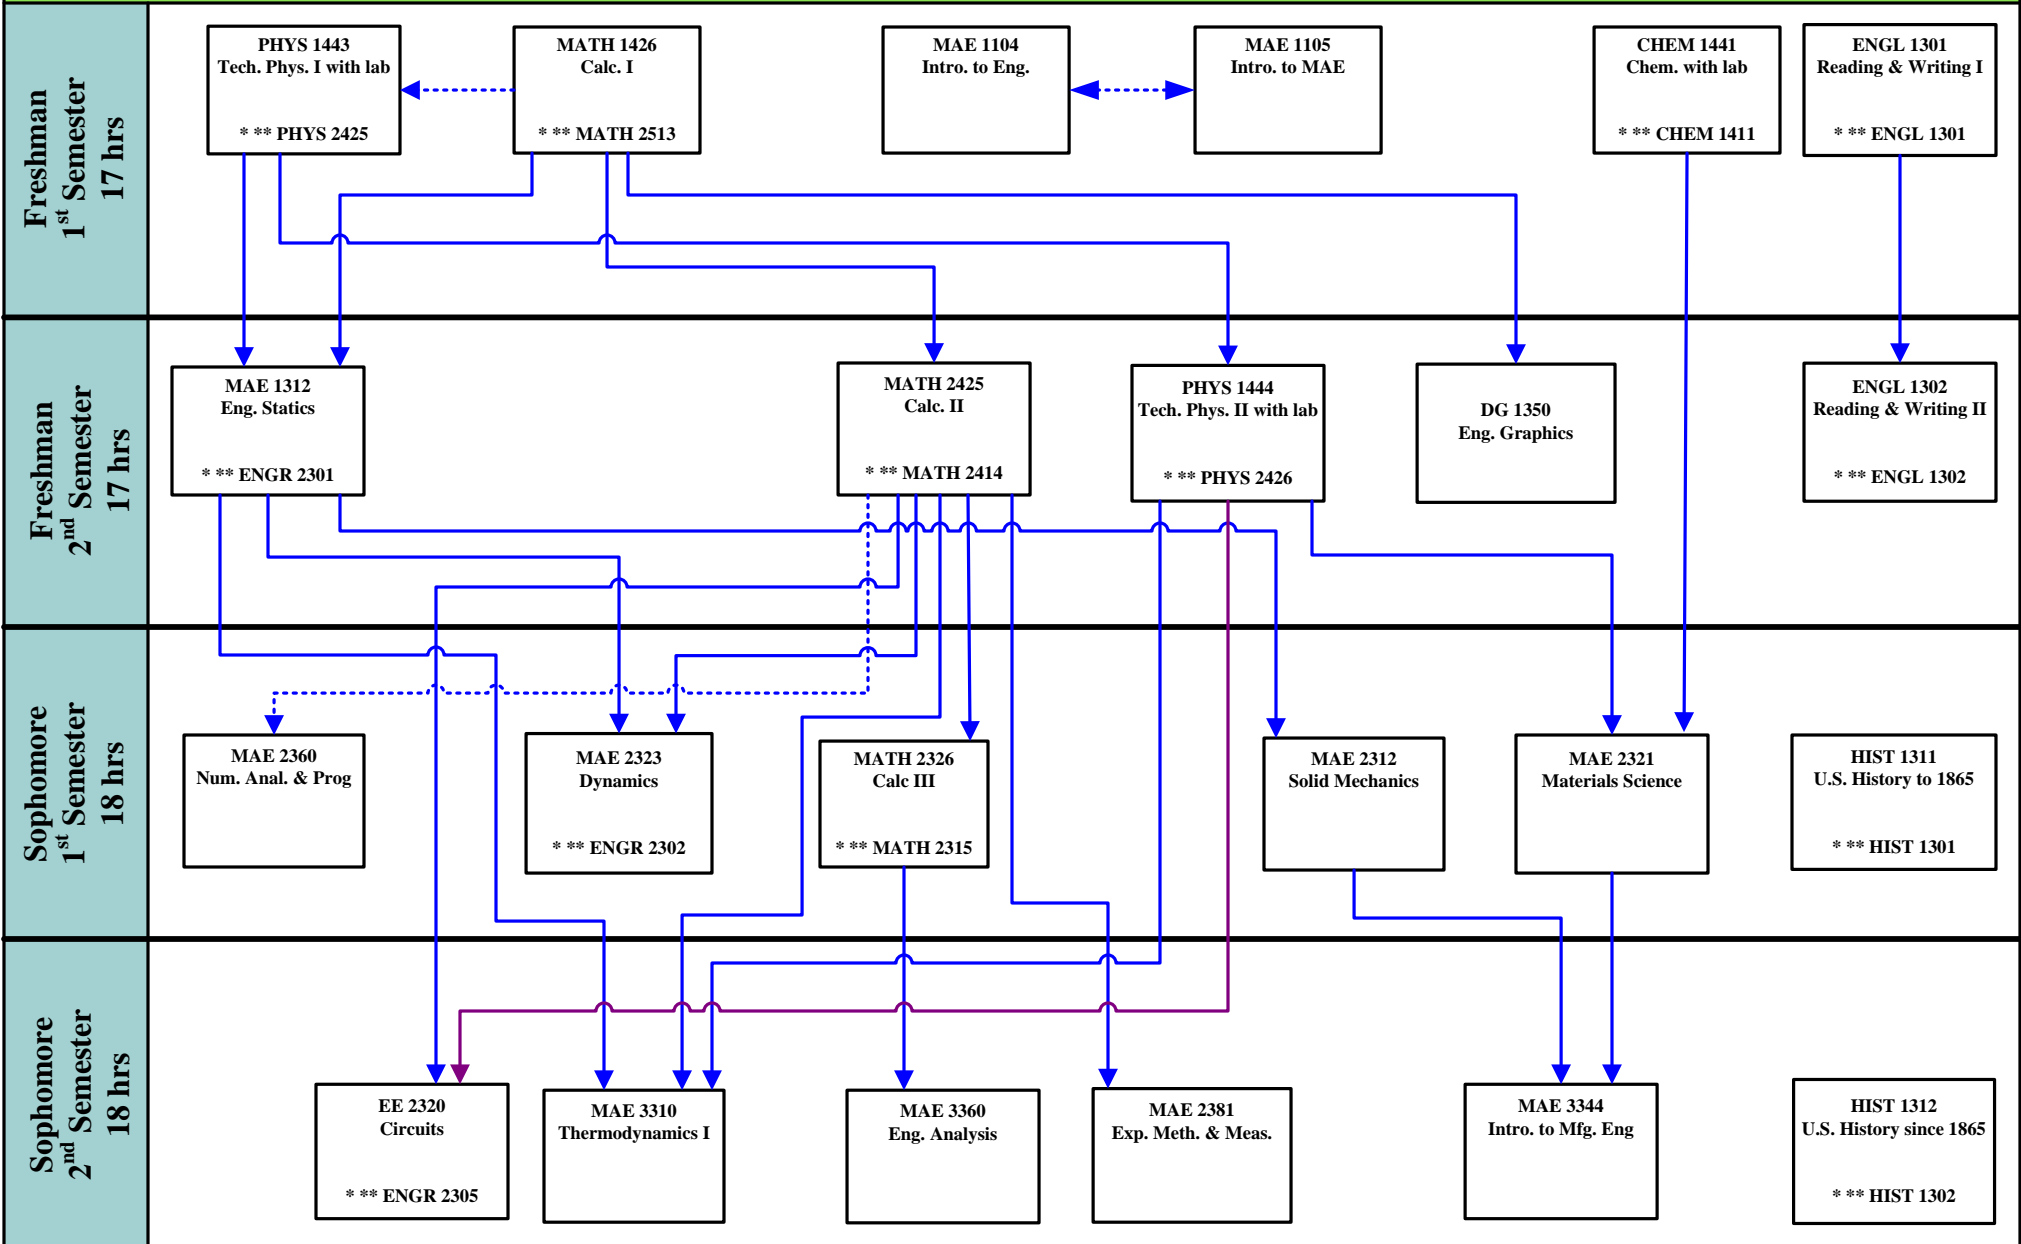

Total Hours for Degree in Mechanical Engineering 2005

* Tarrant County College Equivalent Course

** Dallas County Community College Equivalent Course

Mechanical Engineering Pre-Professional Courses

—————> Prerequisite

-----> Prerequisite or Concurrent Enrollment

Total Hours for Degree in Mechanical Engineering 2005

* Tarrant County College Equivalent Course

** Dallas County Community College Equivalent Course

Mechanical Engineering Professional Courses

—————> Prerequisite

-----> Prerequisite or Concurrent Enrollment