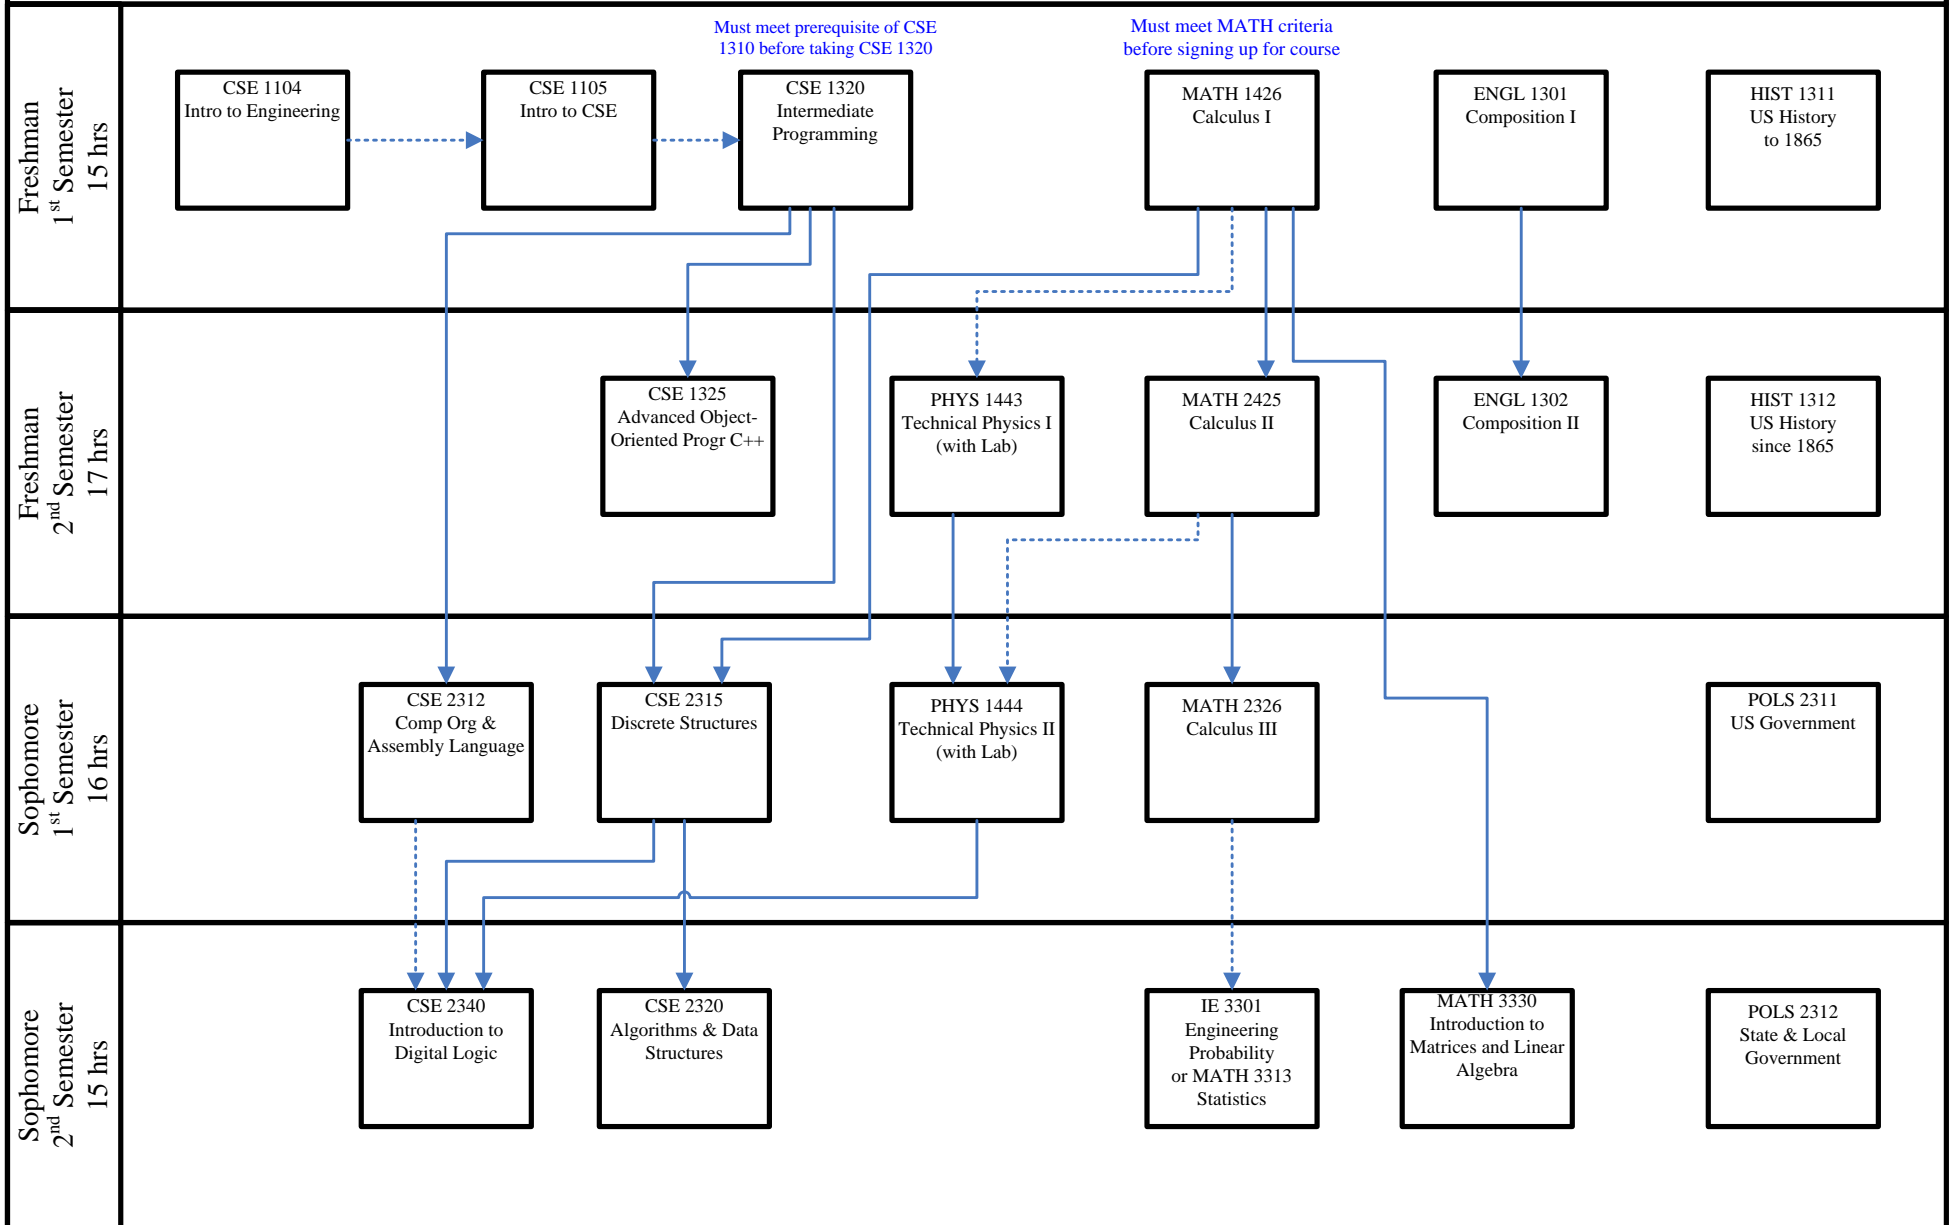

Degree Plan for Bachelor of Science in Software Engineering 2005

Software Engineering Pre-Professional Courses

→ Prerequisite
 - - - - - → Prerequisite or Concurrent Enrollment

Degree Plan for Bachelor of Science in Software Engineering 2005

Software Engineering Professional Courses

→ Prerequisite
 - - - - - Prerequisite or Concurrent Enrollment