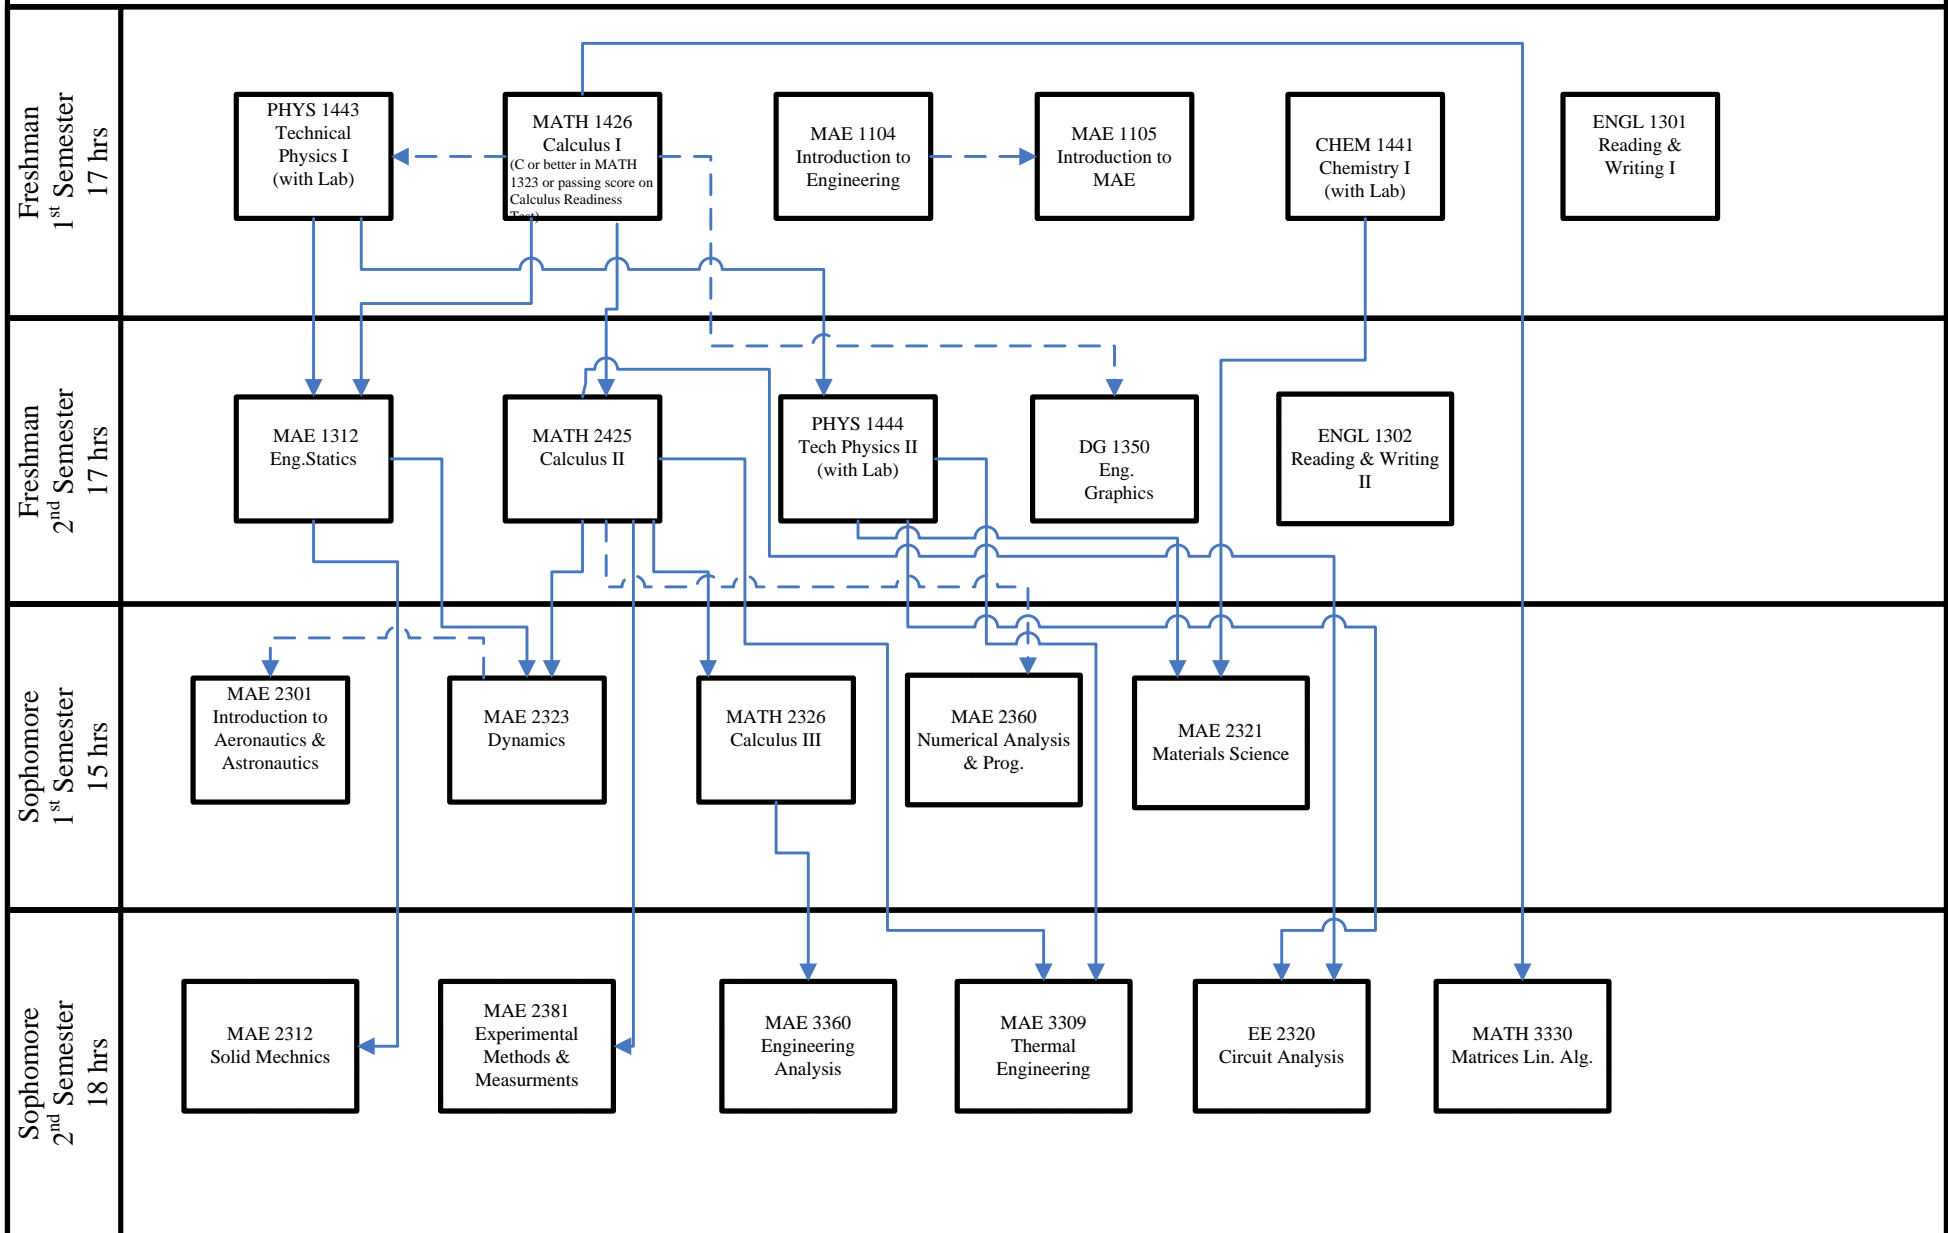

Degree Plan for Bachelor of Science in Aerospace Engineering 2006

Aerospace Engineering Pre-Professional Courses

→ Prerequisite
 - - - - - → Prerequisite or Concurrent Enrollment

This document serves as a supplement to the UTA Undergraduate 2005-2007 Catalog (the official source of university information)

Degree Plan for Bachelor of Science in Aerospace Engineering 2006

Aerospace Engineering Professional Courses

→ Prerequisite
 - - - - - → Prerequisite or Concurrent Enrollment