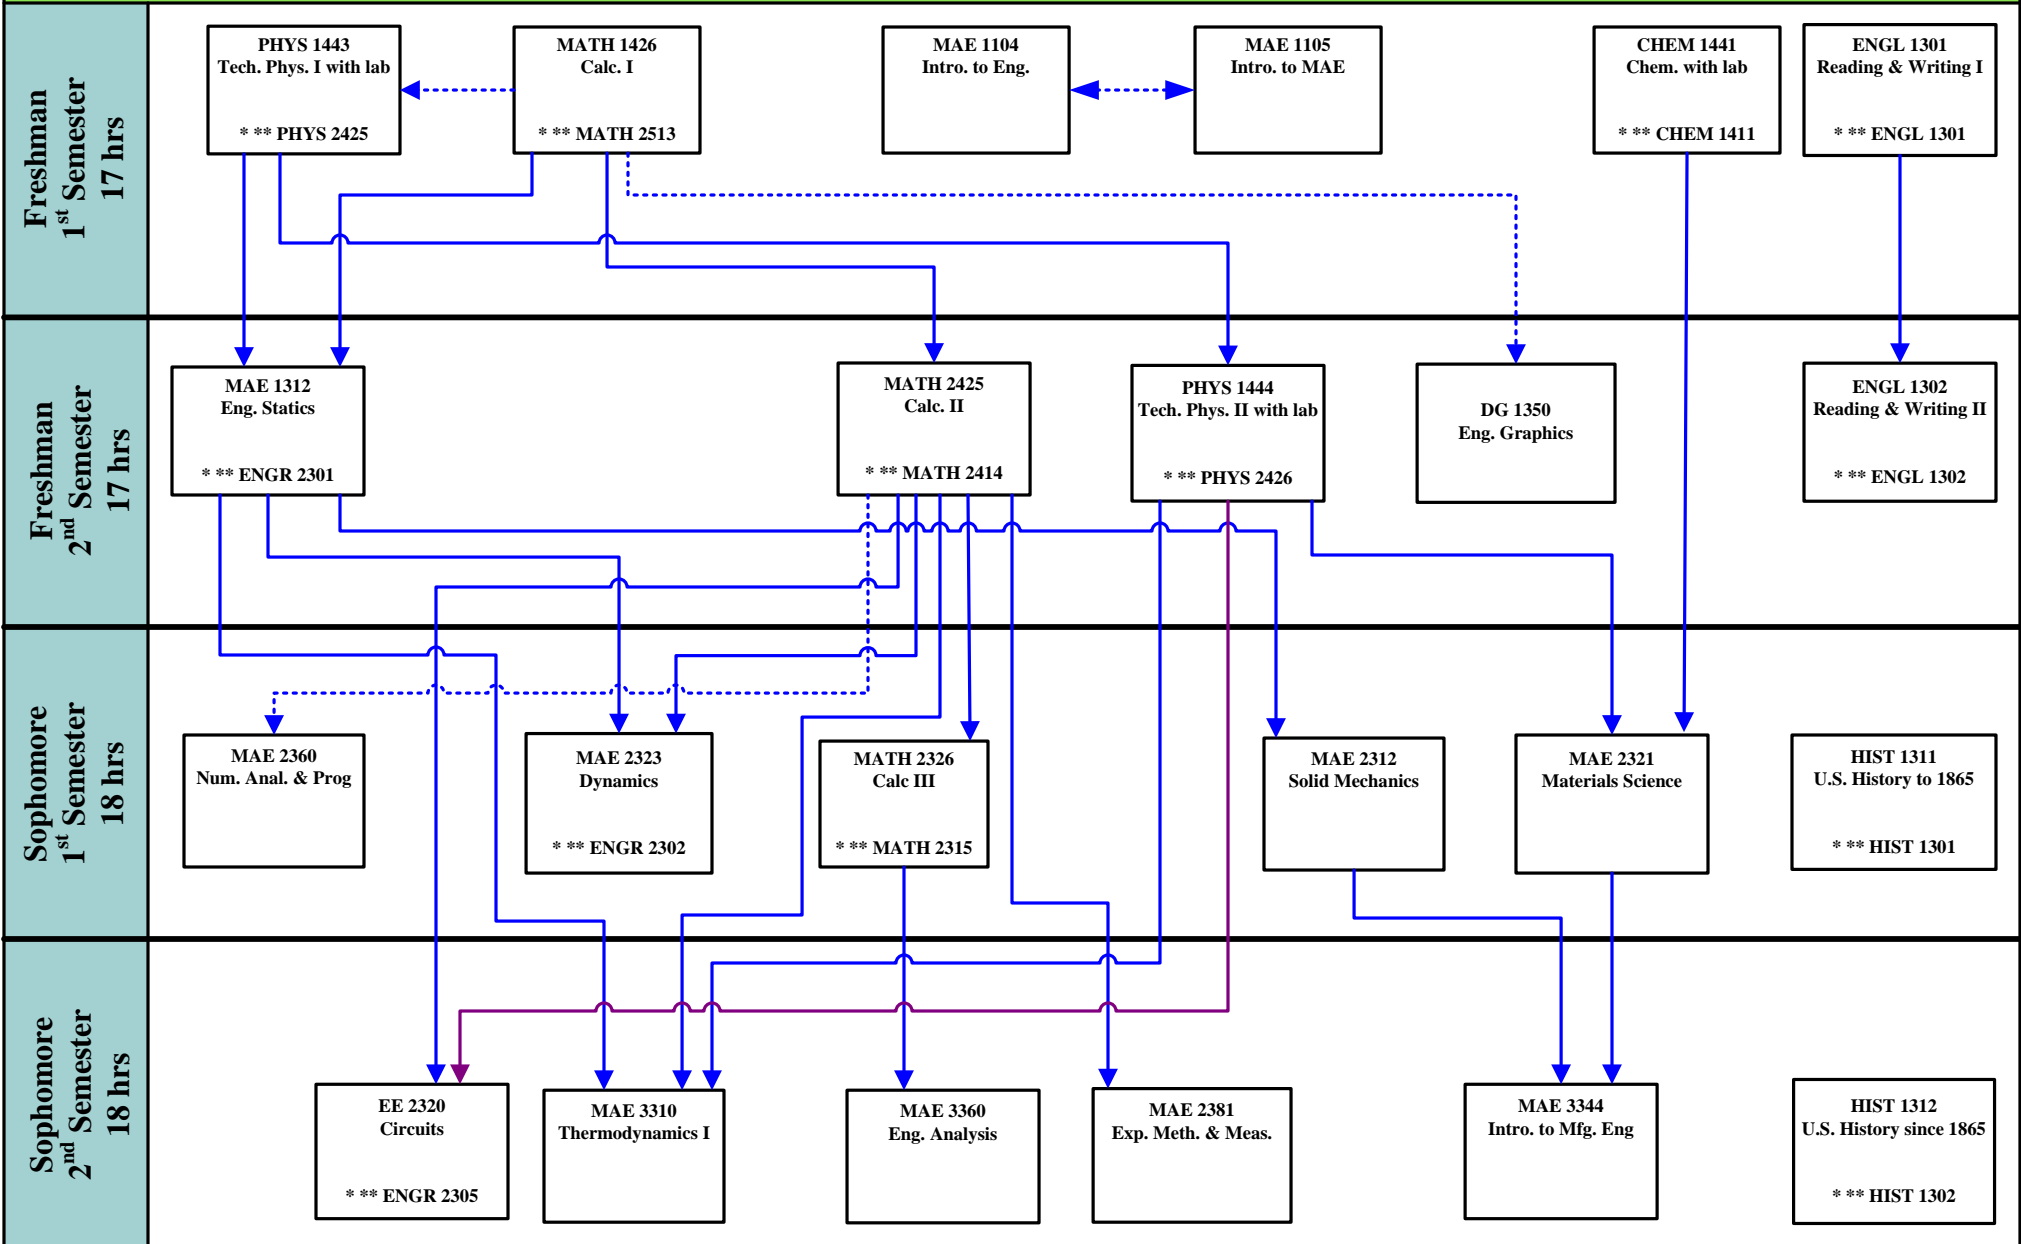

# Total Hours for Degree in Mechanical Engineering 2006

\* Tarrant County College Equivalent Course

\*\* Dallas County Community College Equivalent Course

## Mechanical Engineering Pre-Professional Courses

—————> Prerequisite

-----> Prerequisite or Concurrent Enrollment