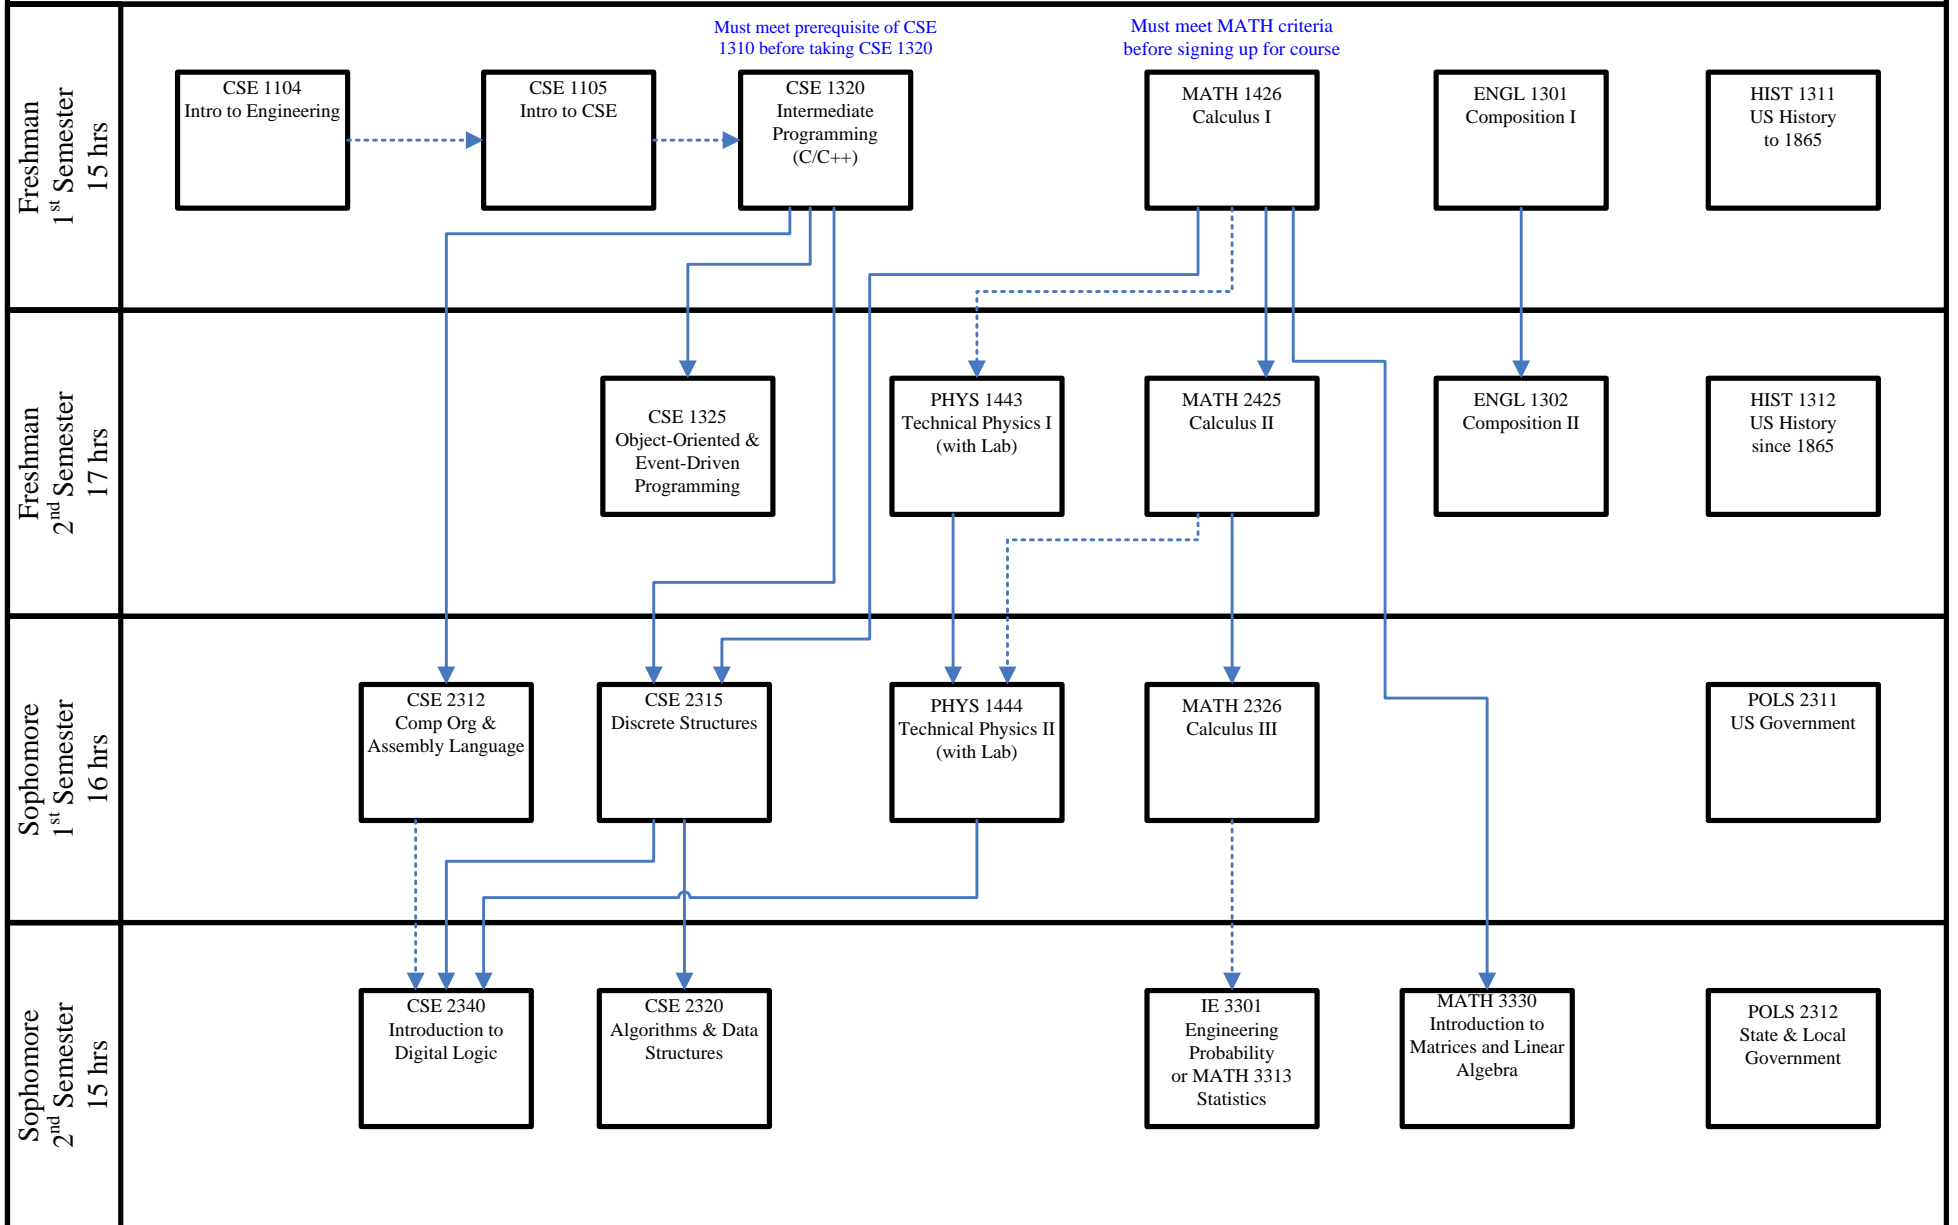

## Degree Plan for Bachelor of Science in Software Engineering 2006

### Software Engineering Pre-Professional Courses

→ Prerequisite    
 - - - - - → Prerequisite or Concurrent Enrollment

# Degree Plan for Bachelor of Science in Software Engineering 2006