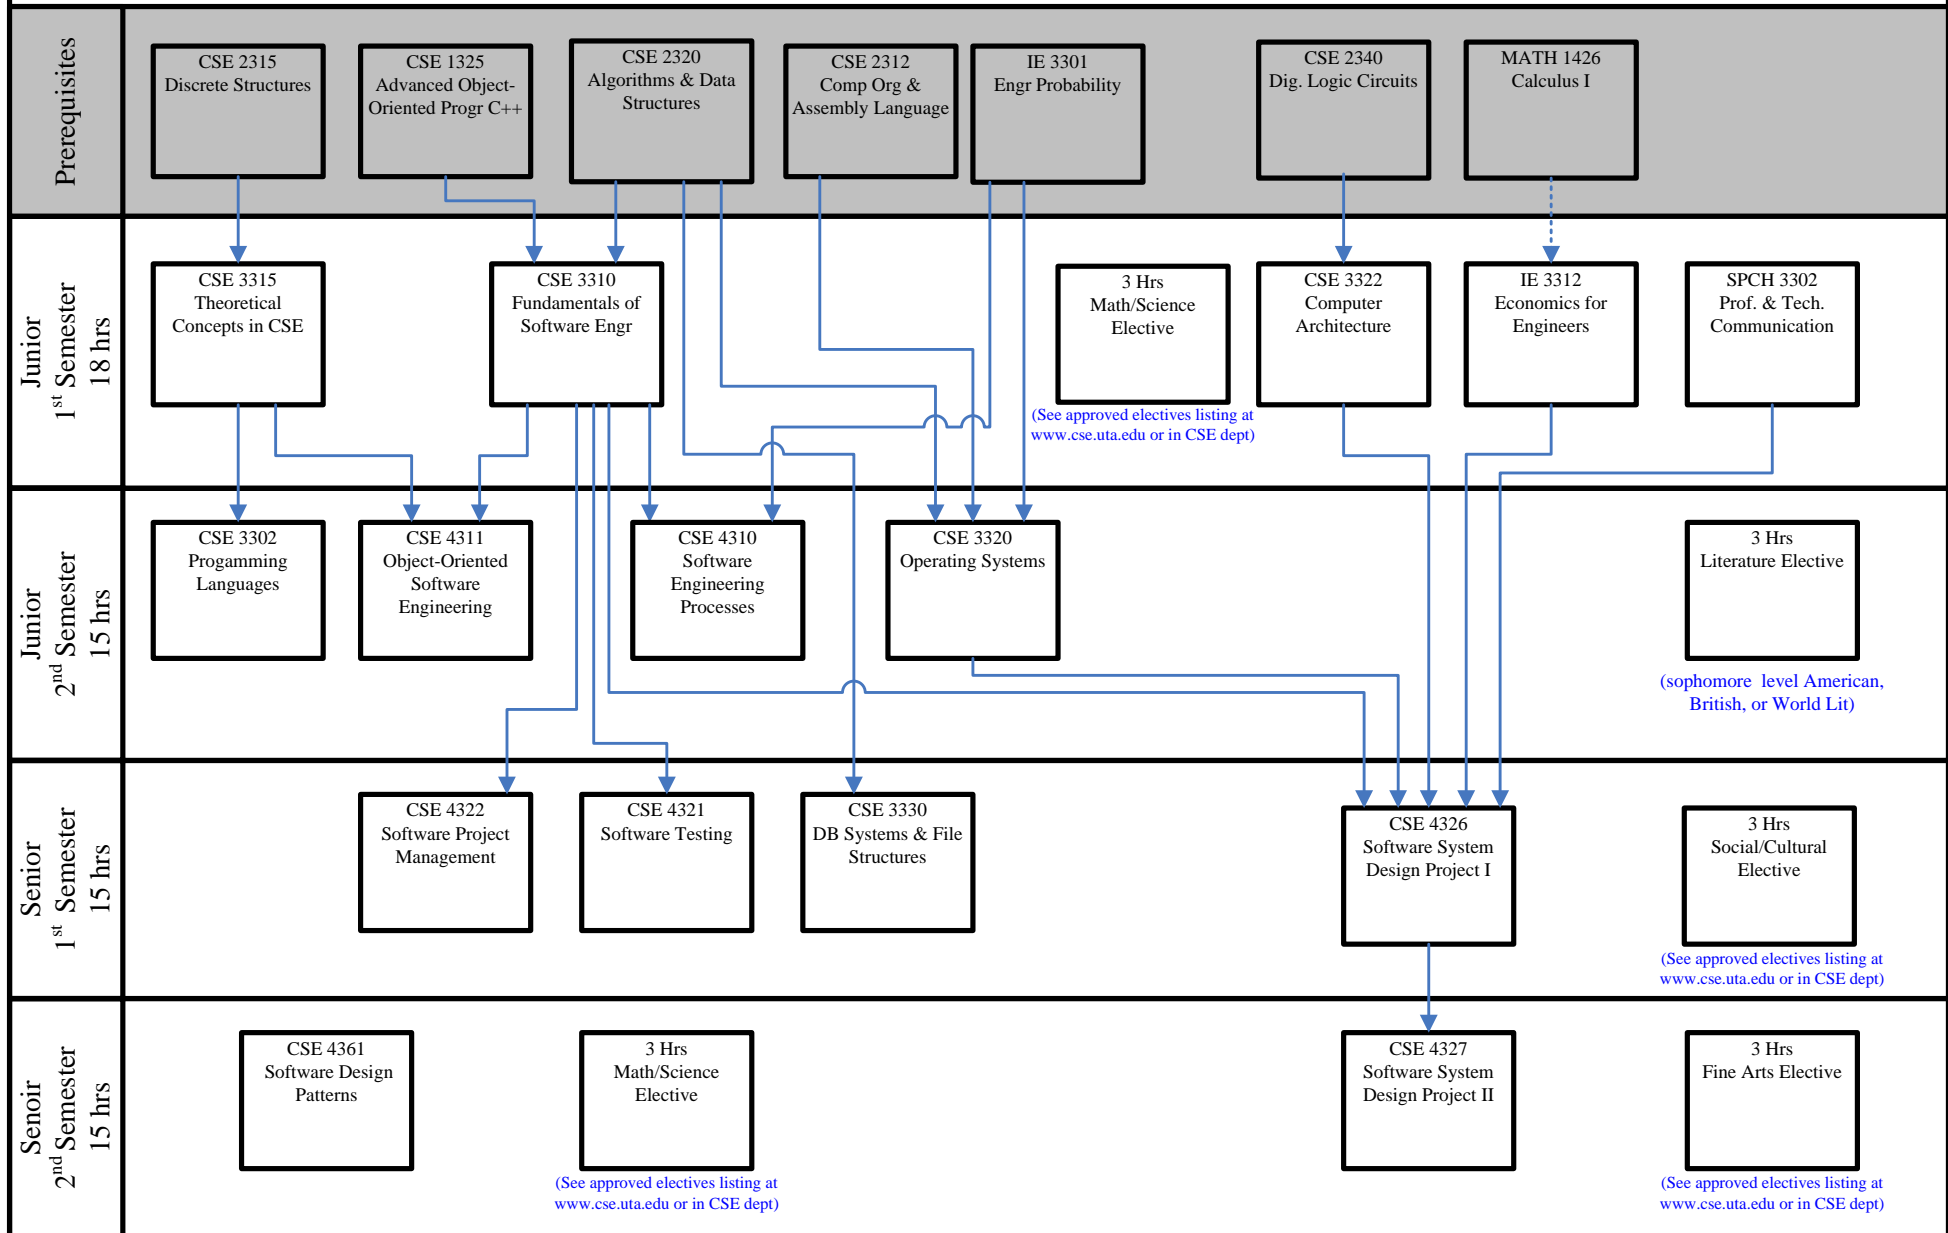

### Software Engineering Pre-Professional Courses

→ Prerequisite    
 - - - - - → Prerequisite or Concurrent Enrollment

# Degree Plan for Bachelor of Science in Software Engineering 2006

## Software Engineering Professional Courses

→ Prerequisite    
 - - - - - Prerequisite or Concurrent Enrollment

(See approved electives listing at [www.cse.uta.edu](http://www.cse.uta.edu) or in CSE dept)