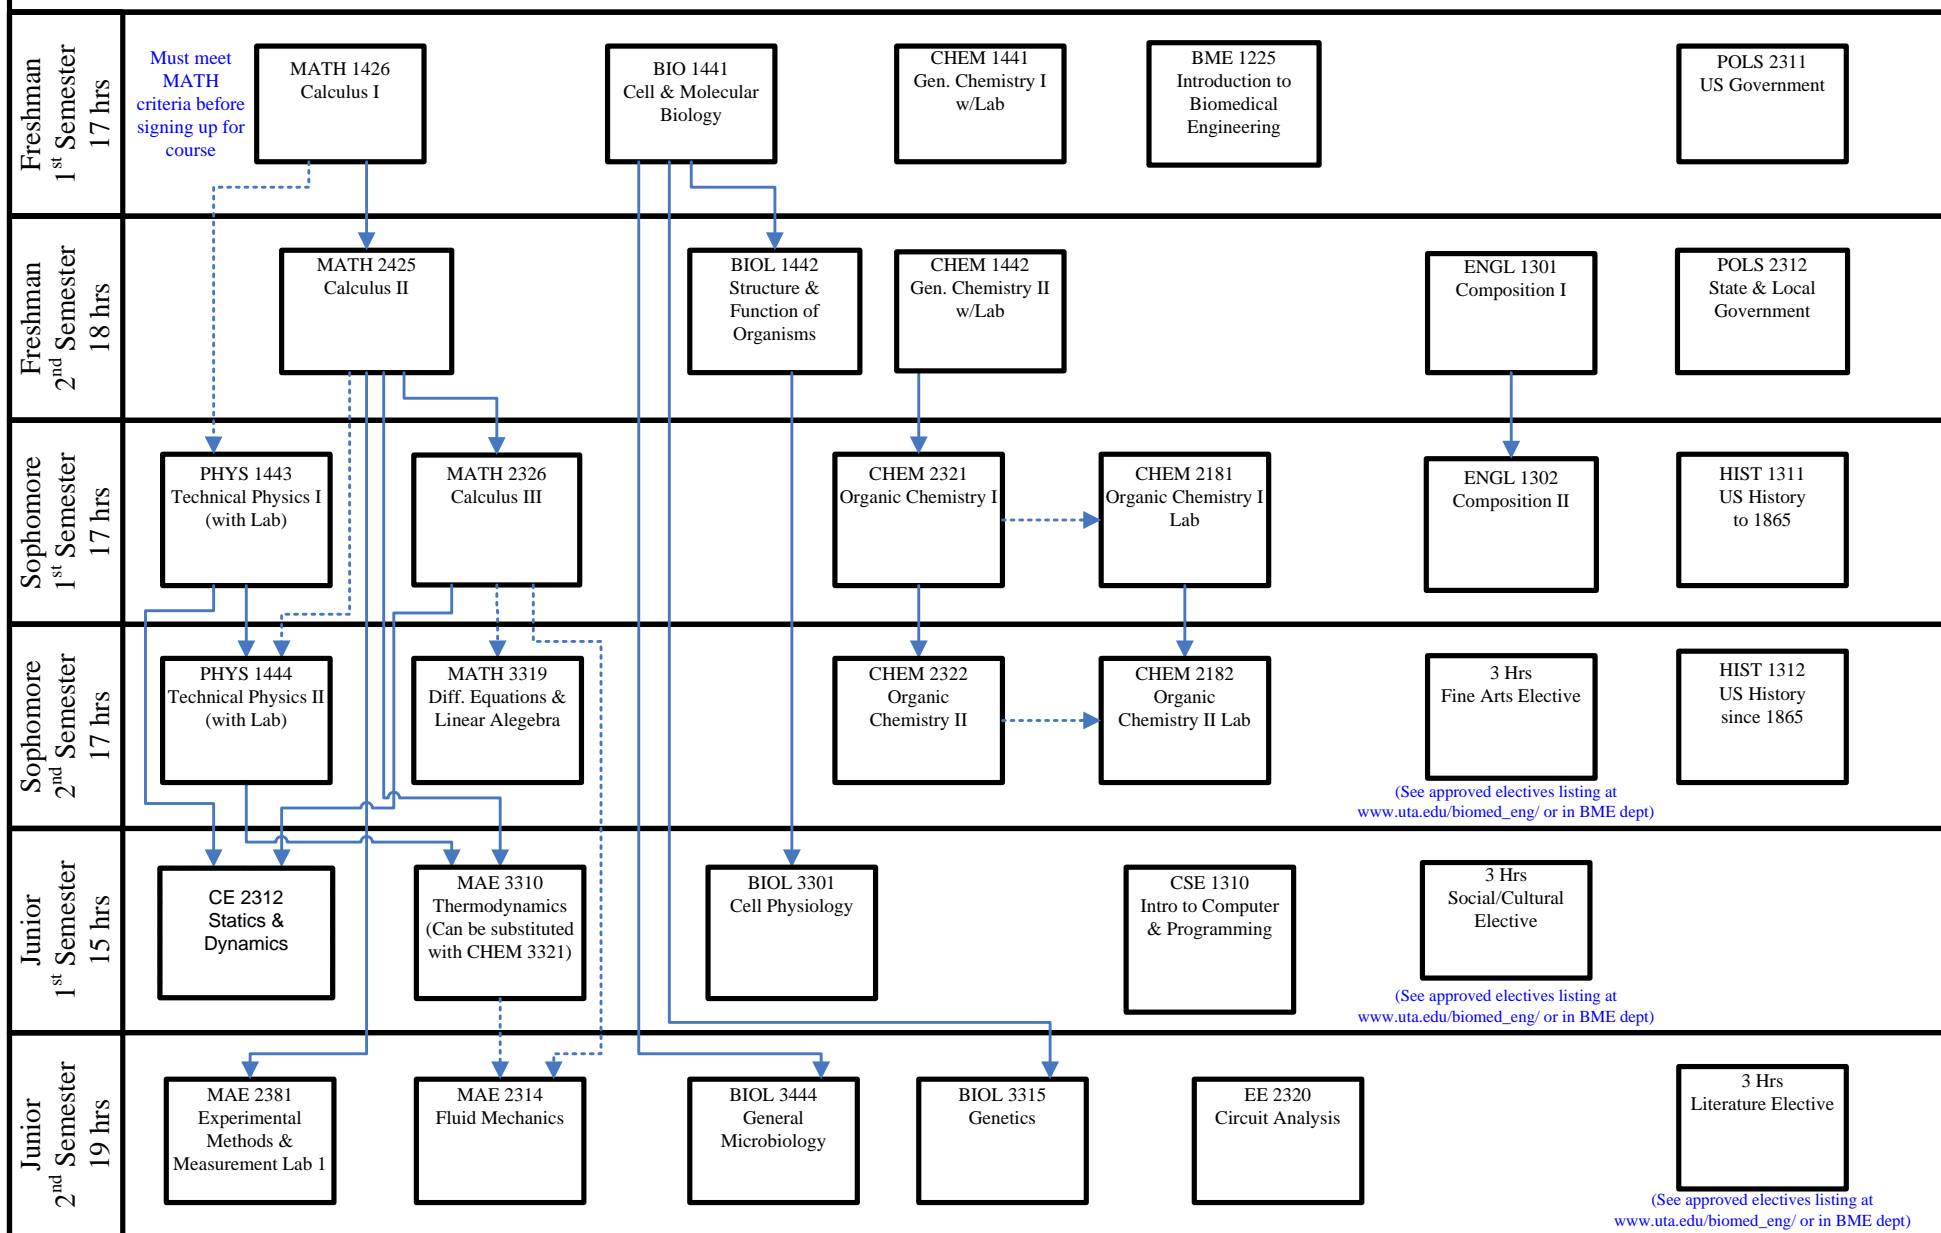

Degree Plan for Bachelor of Science in Biology and Master of Science in Biomedical Engineering 2006

Biology and Biomedical Engineering Pre-Professional Courses

→ Prerequisite
 - - - - - Prerequisite or Concurrent Enrollment

Degree Plan for Bachelor of Science in Biology and Master of Science in Biomedical Engineering 2006