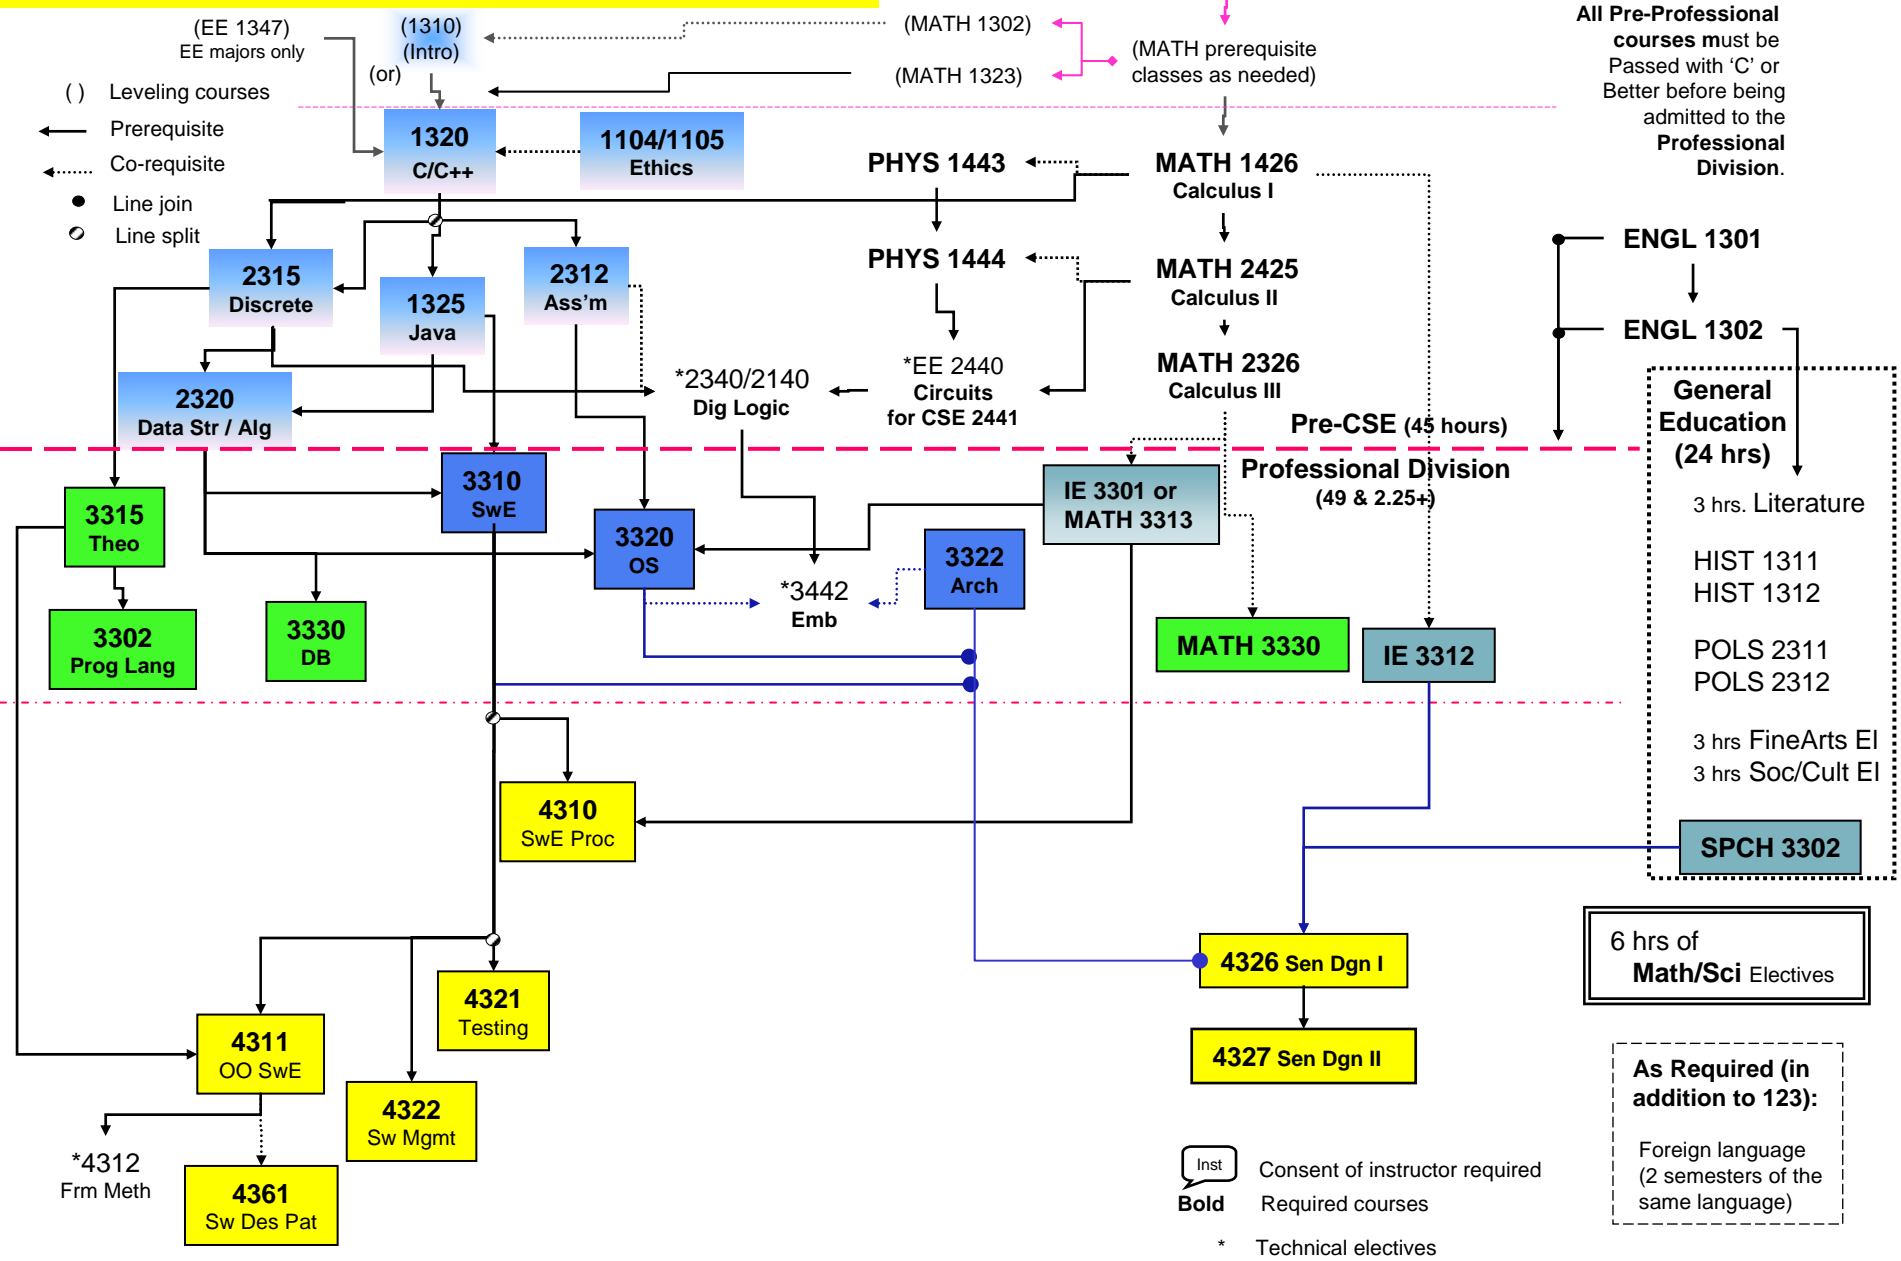

**Required courses for a BS in Computer Science and Engineering (BSCSE) (127 hrs)**  
 (including all CSE dept. technical electives\*) ( 2007-2009 catalog )  
 (Revised: 10.13.2007, effective Fall 2007)

**Required courses for a BS in Software Engineering (BSSE) (120 hrs)**  
 (including all CSE dept. technical electives\*) (2007-2009 catalog)  
 (Revised: 07.19.2007, effective Fall 2007)

**Required courses for a BS in Computer Science (BSCS) (121 hrs)**  
 (including all CSE dept. technical electives\*) ( **2007-2009 catalog** )  
 (Revised: 07.19.2007, effective Fall 2007)