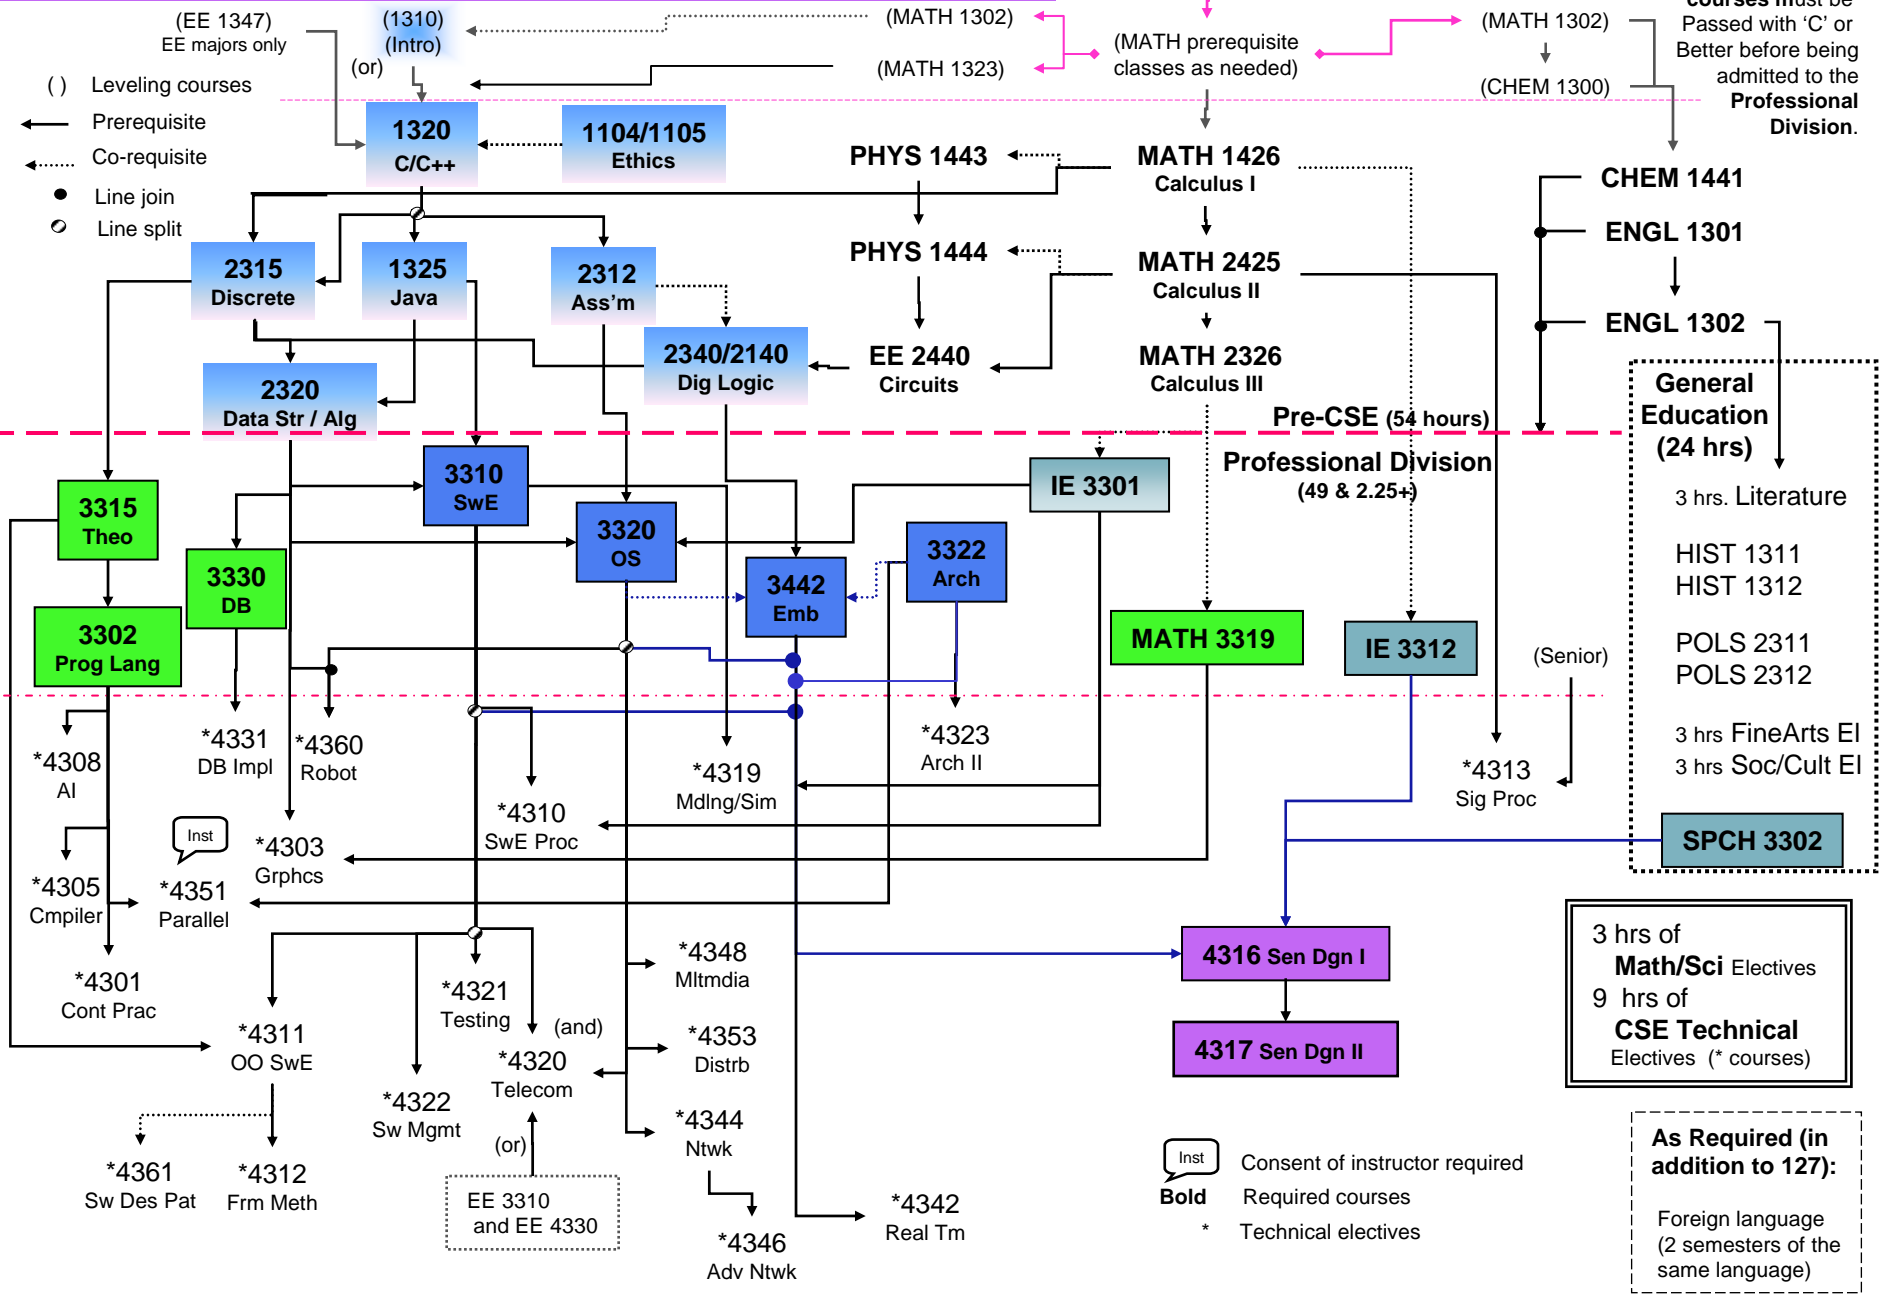

**Required courses for a BS in Computer Science and Engineering (BSCSE) (127 hrs)**  
 (including all CSE dept. technical electives\*) ( 2007-2009 catalog )  
 (Revised: 10.13.2007, effective Fall 2007)

**Required courses for a BS in Software Engineering (BSSE) (120 hrs)**  
 (including all CSE dept. technical electives\*) (2007-2009 catalog)  
 (Revised: 07.19.2007, effective Fall 2007)

**Required courses for a BS in Computer Science (BSCS) (121 hrs)**  
 (including all CSE dept. technical electives\*) ( **2007-2009 catalog** )  
 (Revised: 07.19.2007, effective Fall 2007)