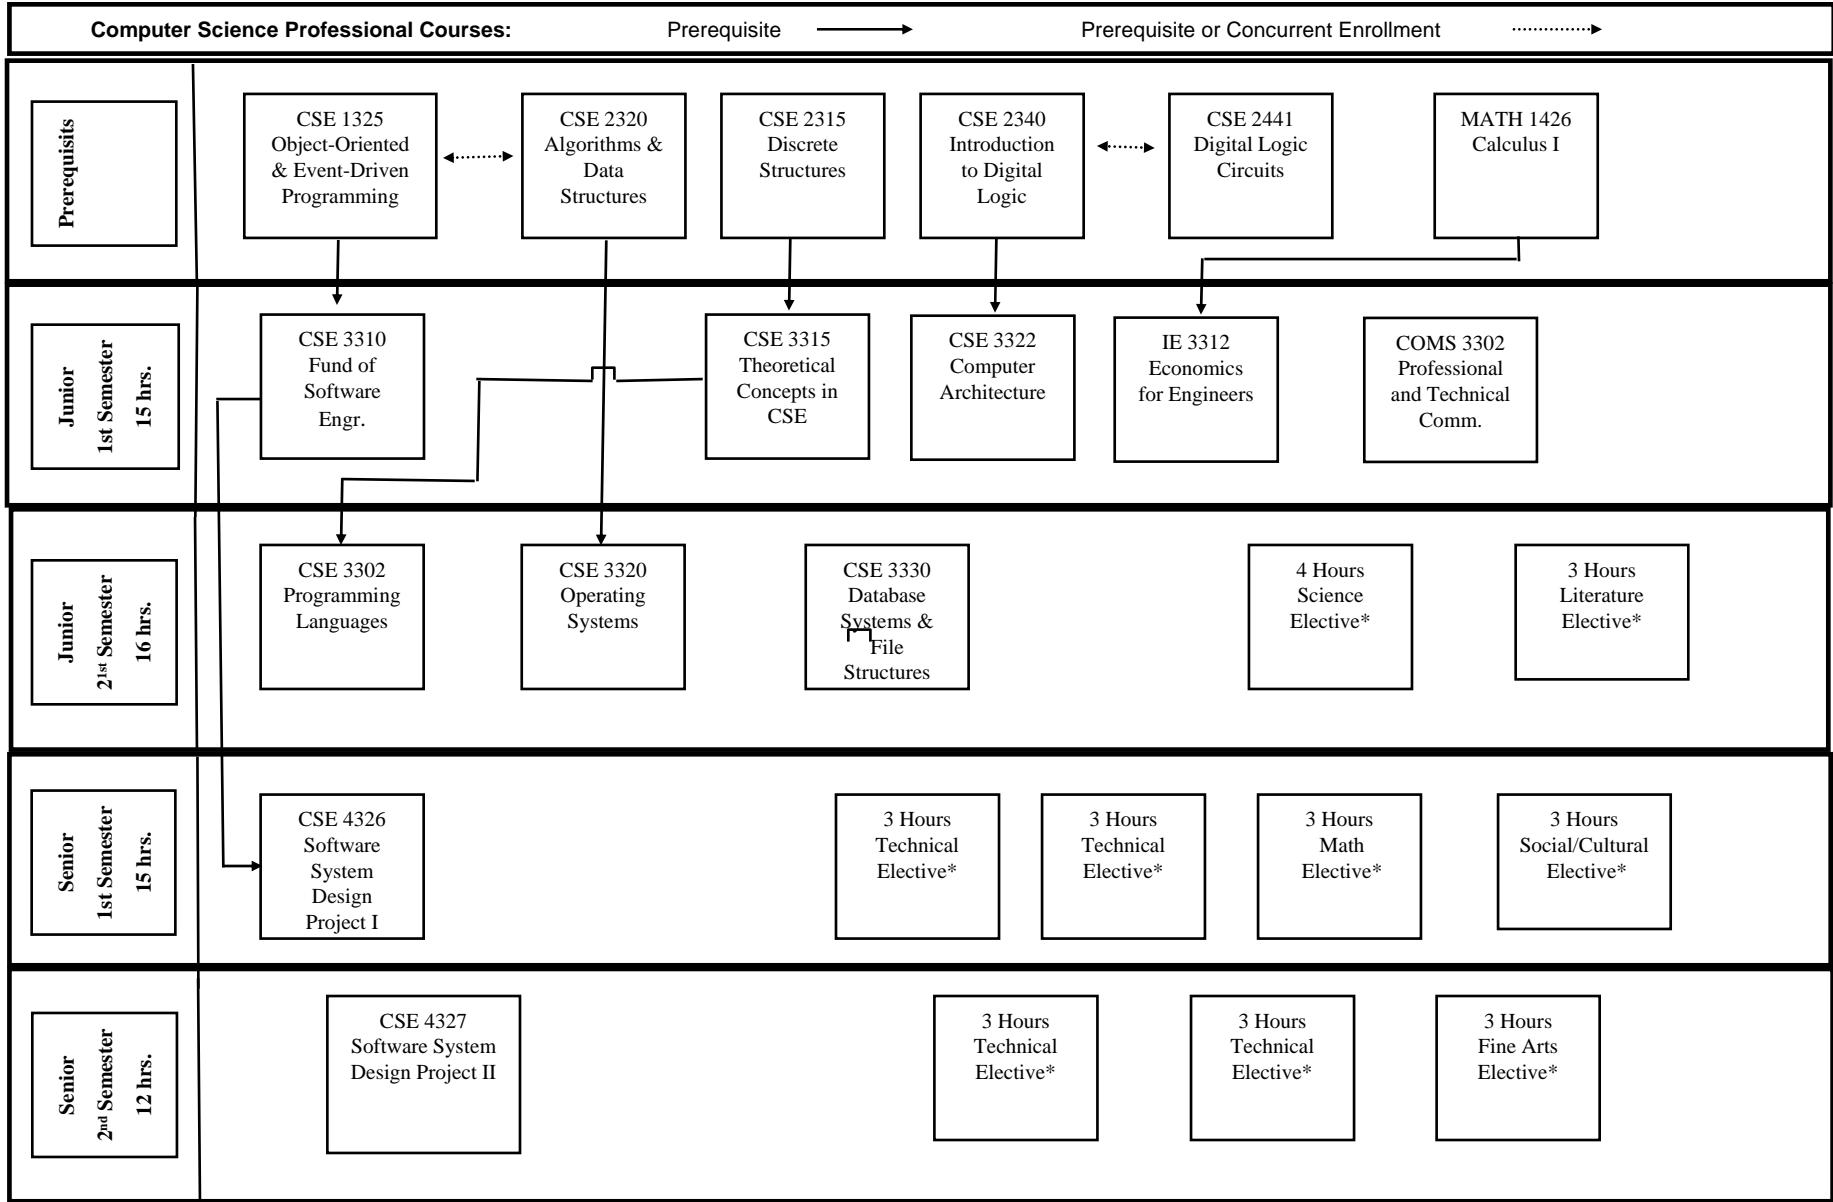

Bachelor of Science in Computer Science
 (This document serves as a supplement to the UTA Undergraduate 2007-08 Catalog,
 the on-line version of which is the official source of university information.)

All classes must be passed with an average of "C" or better before being admitted to the Professional Division.

This document is subject to revision.

*May substitute IE 3301 with MATH 3313.

Bachelor of Science in Computer Science

(This document serves as a supplement to the UTA Undergraduate 2007-08 Catalog, the on-line version of which is the official source of university information.)

*See approved electives list at www-cse.uta.edu or in CSE Dept.
This document is subject to revision.