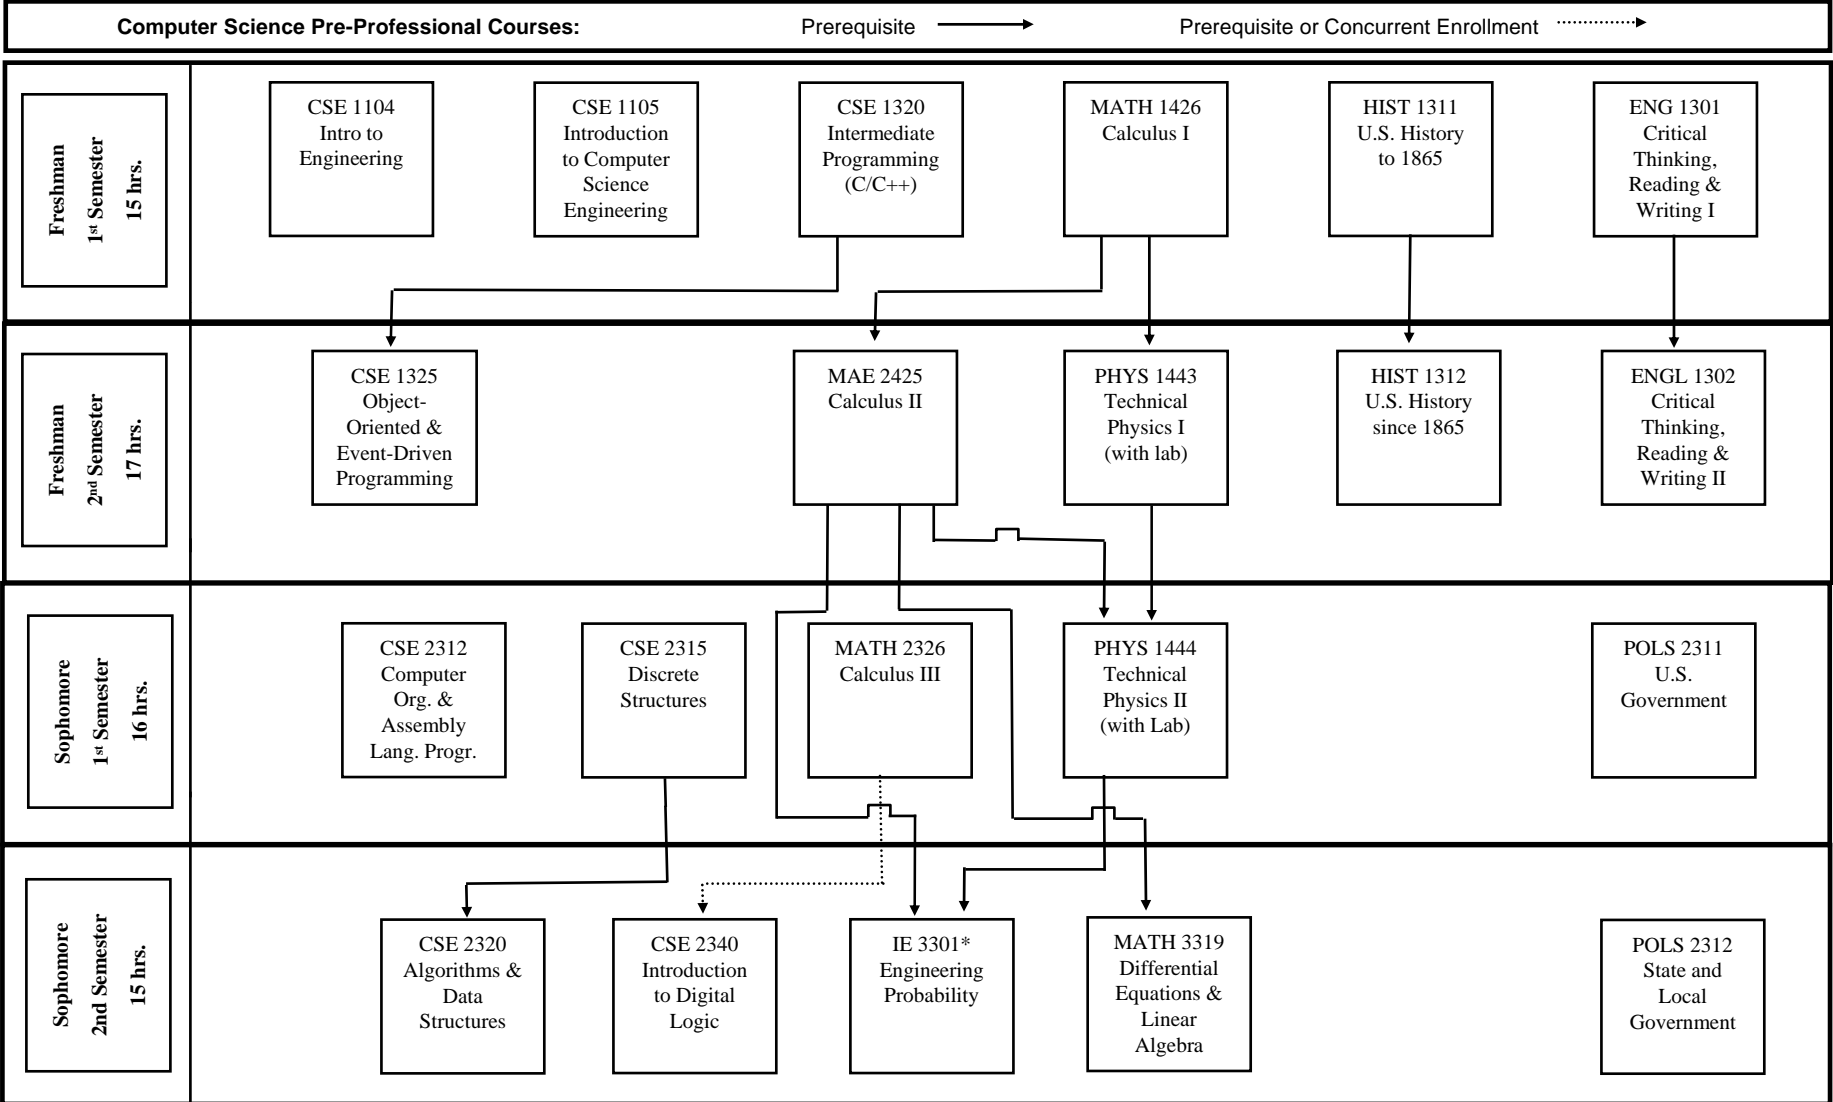

Bachelor of Science in Computer Science
 (This document serves as a supplement to the UTA Undergraduate 2007-08 Catalog,
 the on-line version of which is the official source of university information.)

All classes must be passed with an average of "C" or better before being admitted to the Professional Division.

This document is subject to revision.

*May substitute IE 3301 with MATH 3313.

Bachelor of Science in Computer Science

(This document serves as a supplement to the UTA Undergraduate 2007-08 Catalog, the on-line version of which is the official source of university information.)

*See approved electives list at www-cse.uta.edu or in CSE Dept.
This document is subject to revision.