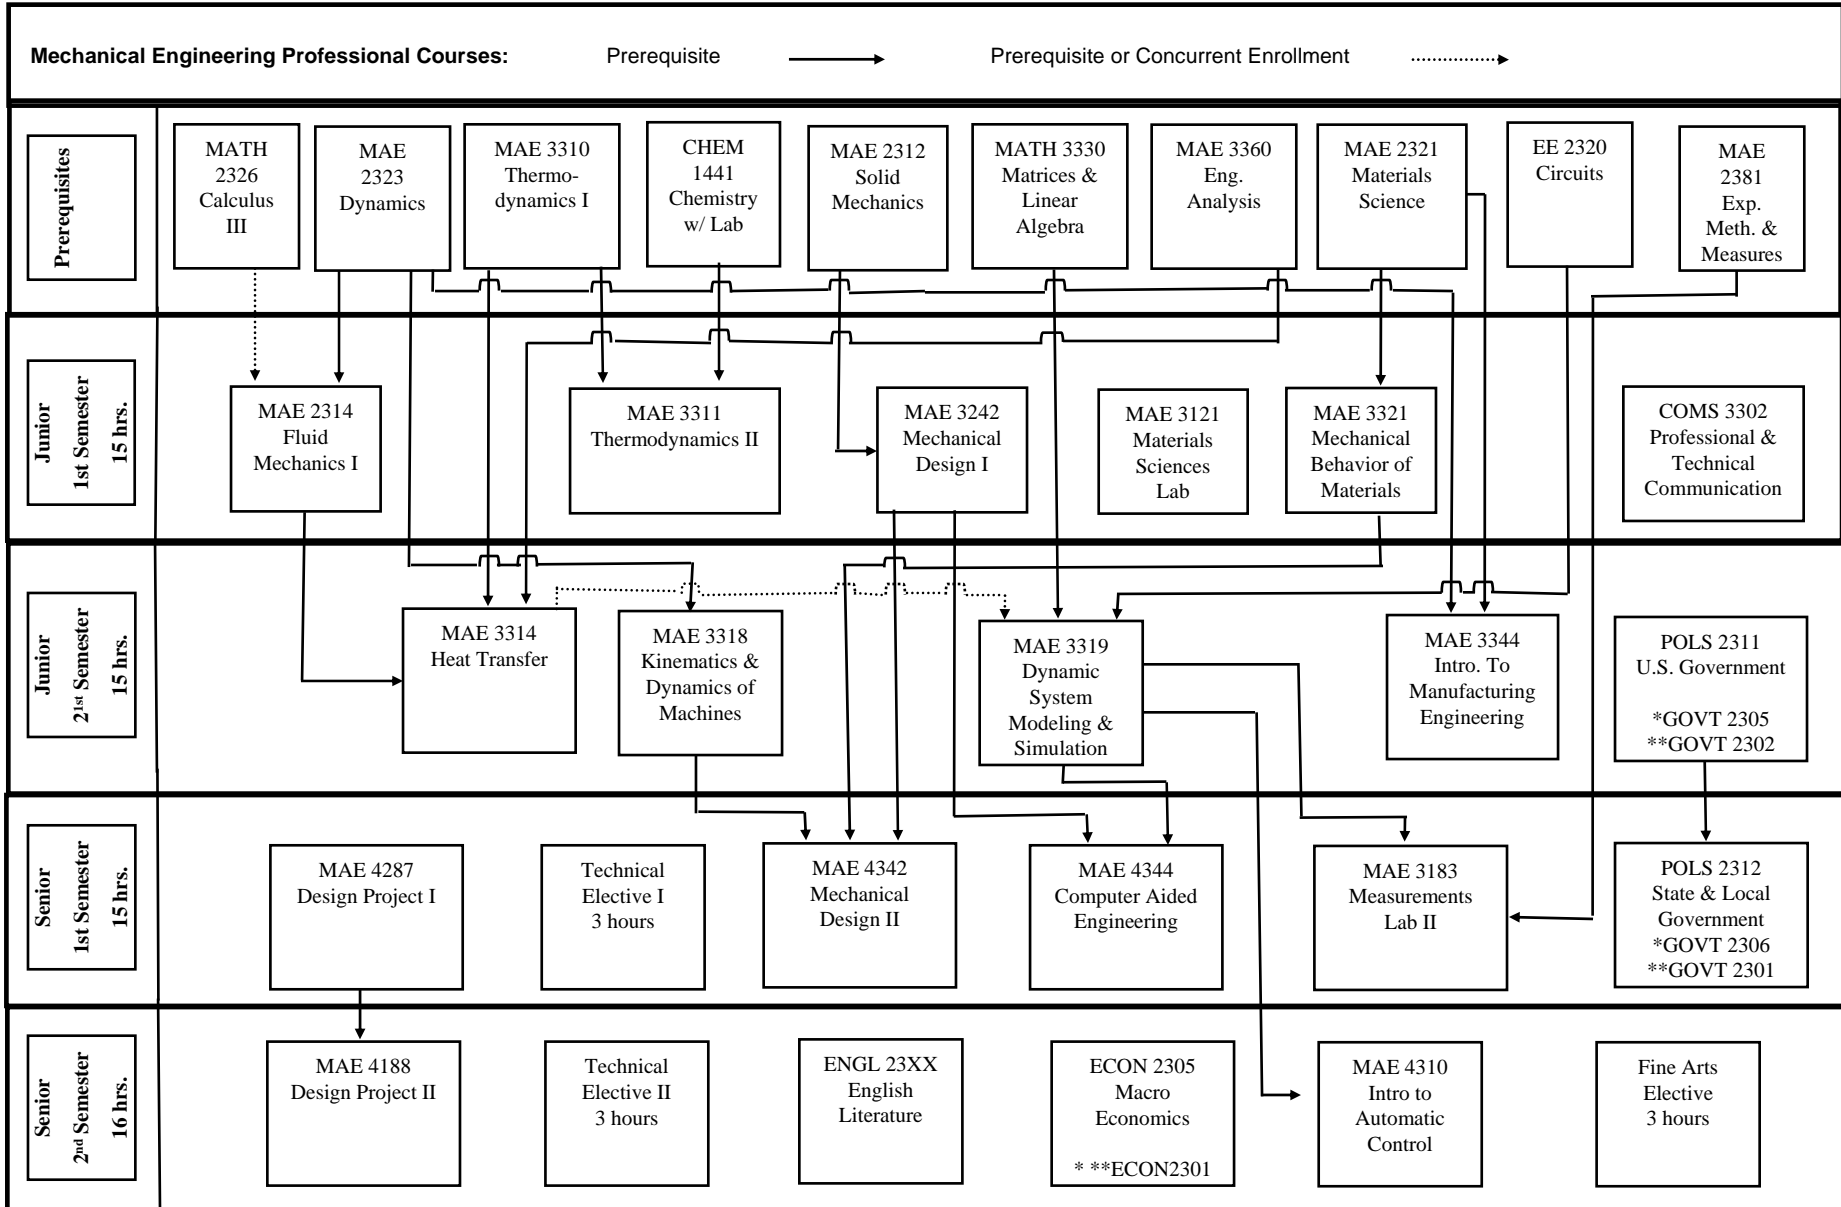

*Tarrant County College Equivalent Course

Must make a "C" or better to pass.

This document is subject to revision.

** Dallas County Community College Equivalent Course.

Bachelor of Science in Mechanical Engineering 2006-2007 and 2007-2009

(This document serves as a supplement to the UTA Undergraduate Catalog,
the on-line version of which is the official source of university information.)

*Tarrant County College Equivalent Course.

Must make a "D" or better to pass.