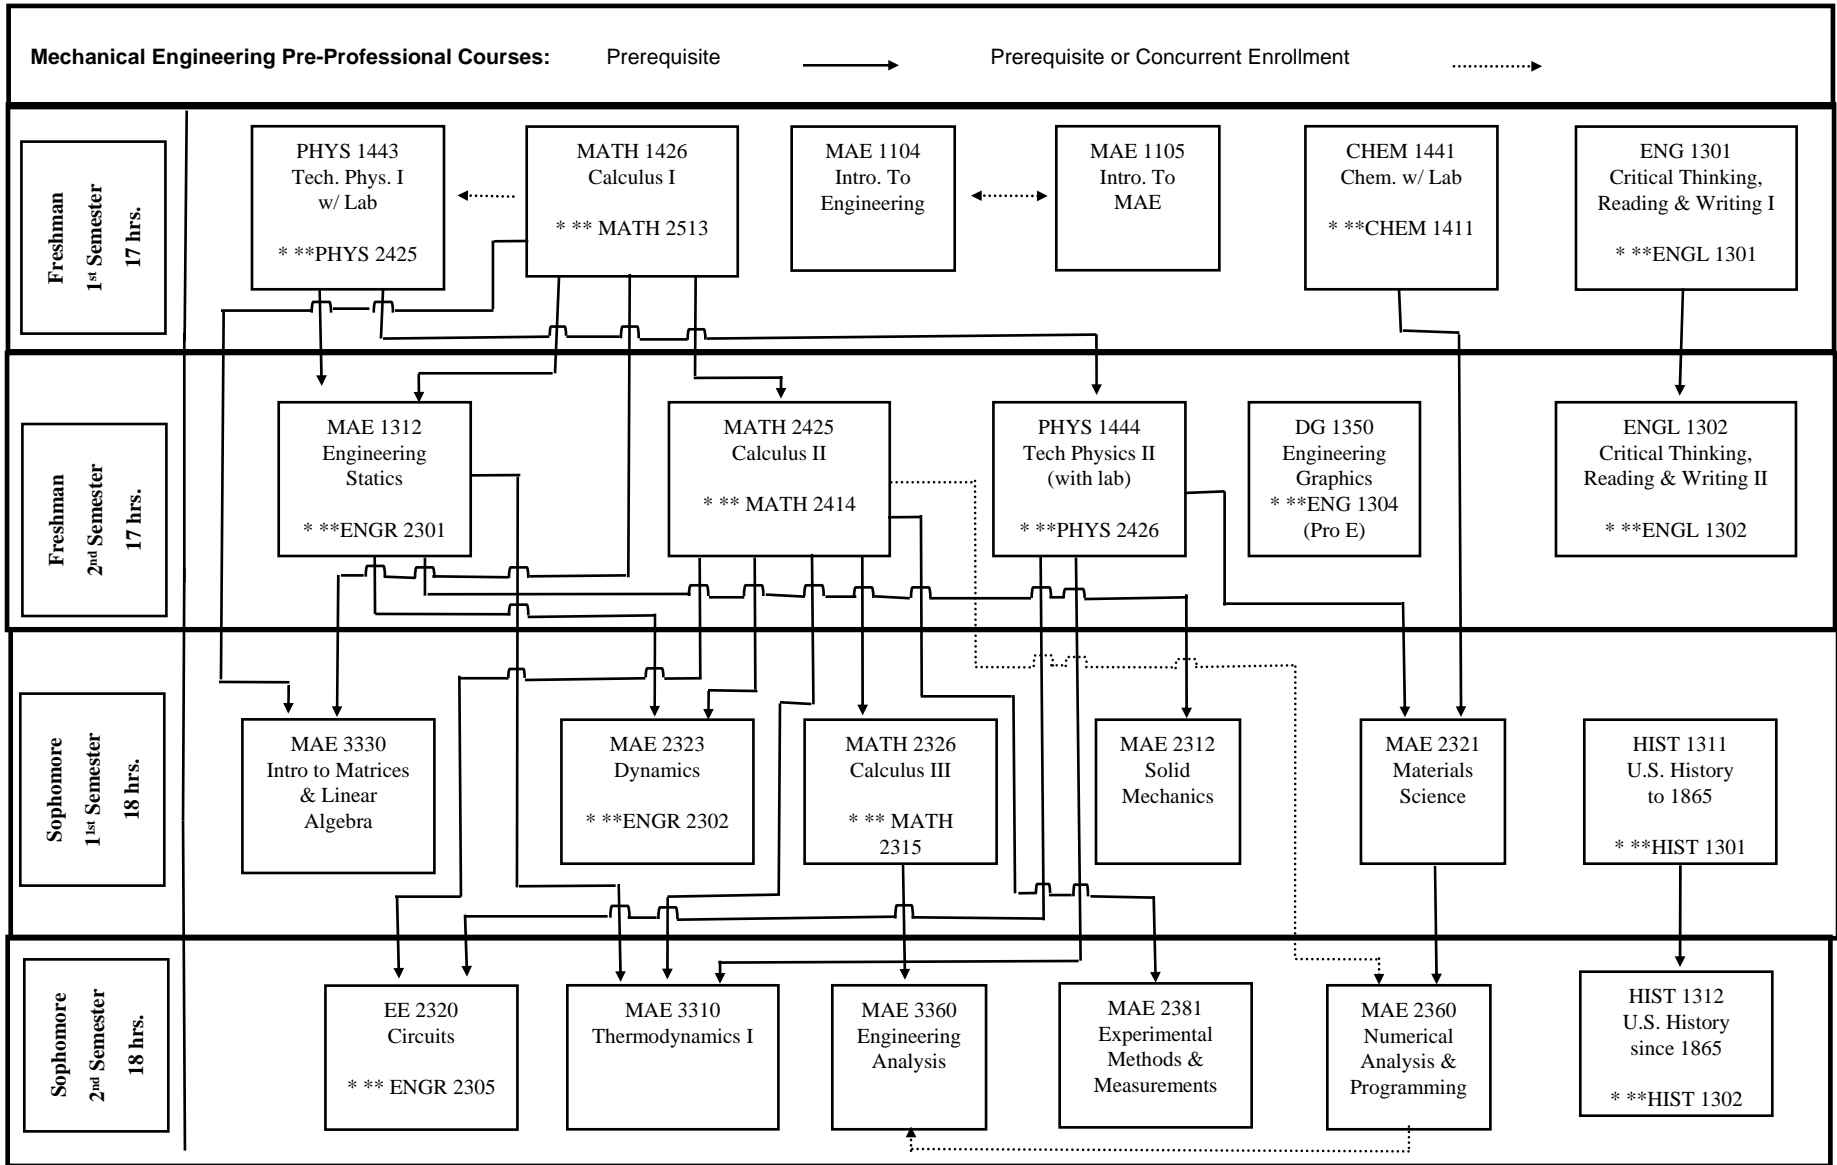

Bachelor of Science in Mechanical Engineering 2006-2007 and 2007-2009

(This document serves as a supplement to the UTA Undergraduate Catalog,
the on-line version of which is the official source of university information.)

*Tarrant County College Equivalent Course

Must make a "C" or better to pass.

This document is subject to revision.

** Dallas County Community College Equivalent Course.

Bachelor of Science in Mechanical Engineering 2006-2007 and 2007-2009

(This document serves as a supplement to the UTA Undergraduate Catalog,
the on-line version of which is the official source of university information.)

*Tarrant County College Equivalent Course.

Must make a "D" or better to pass.