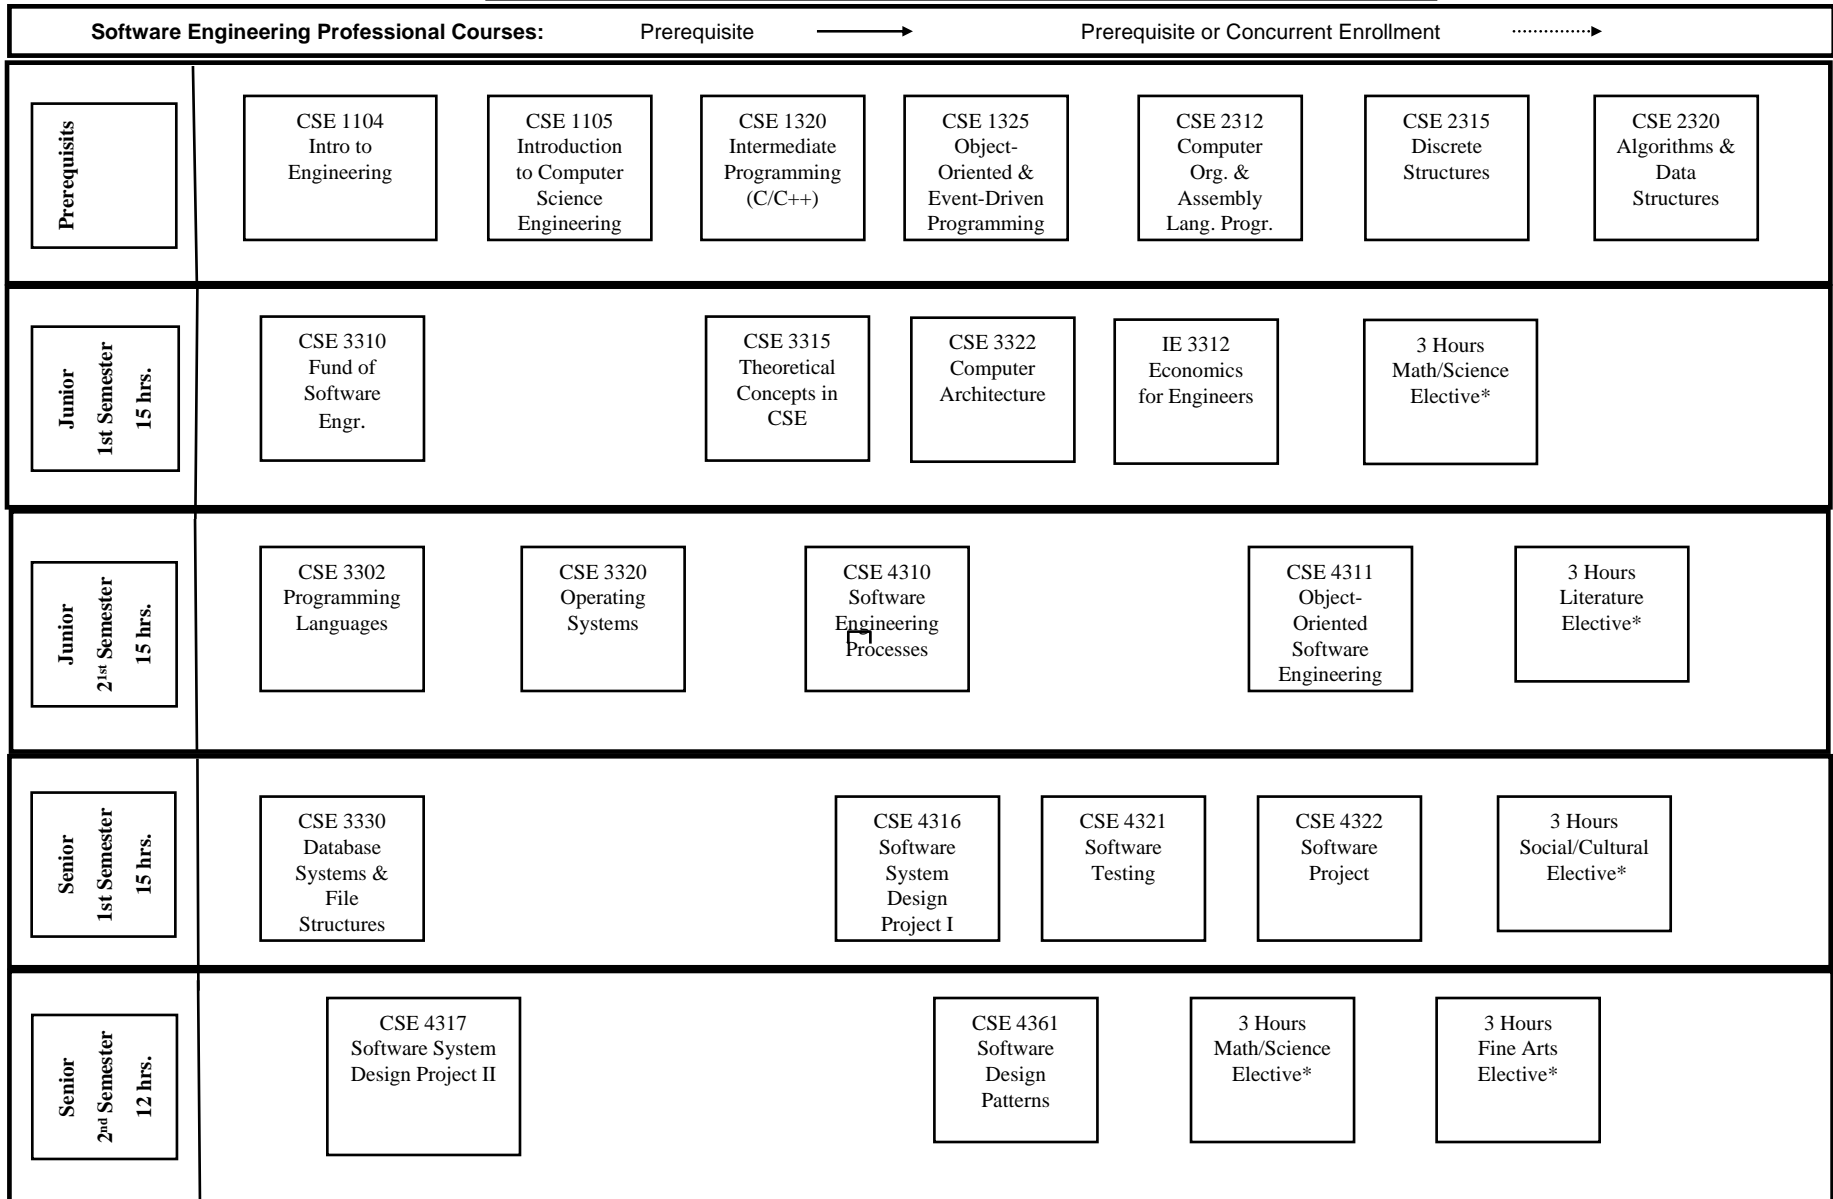

Bachelor of Science in Software Engineering

(This document serves as a supplement to the UTA Undergraduate 2007-08 Catalog,
the on-line version of which is the official source of university information.)

*See approved electives list at www-cse.uta.edu or in CSE Dept.
This document is subject to revision.