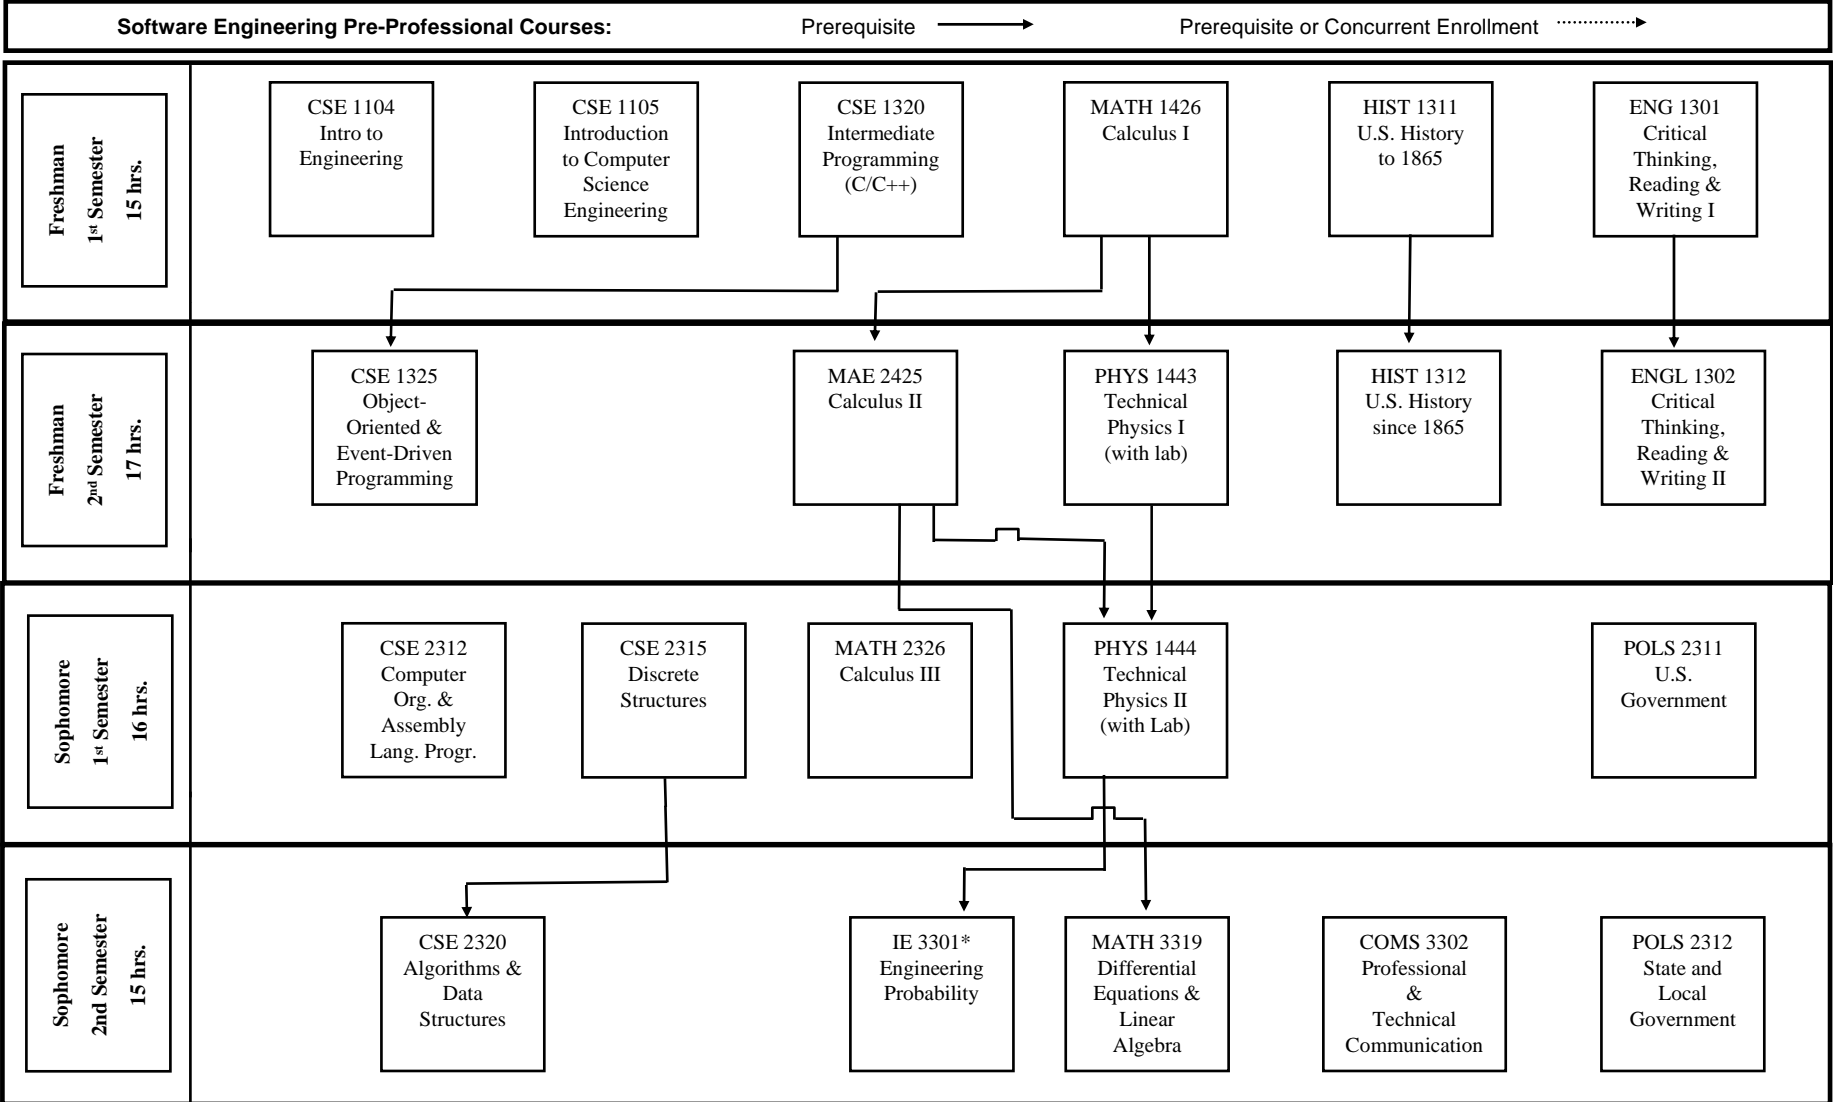

# Bachelor of Science in Software Engineering

(This document serves as a supplement to the UTA Undergraduate 2007-08 Catalog,  
the on-line version of which is the official source of university information.)