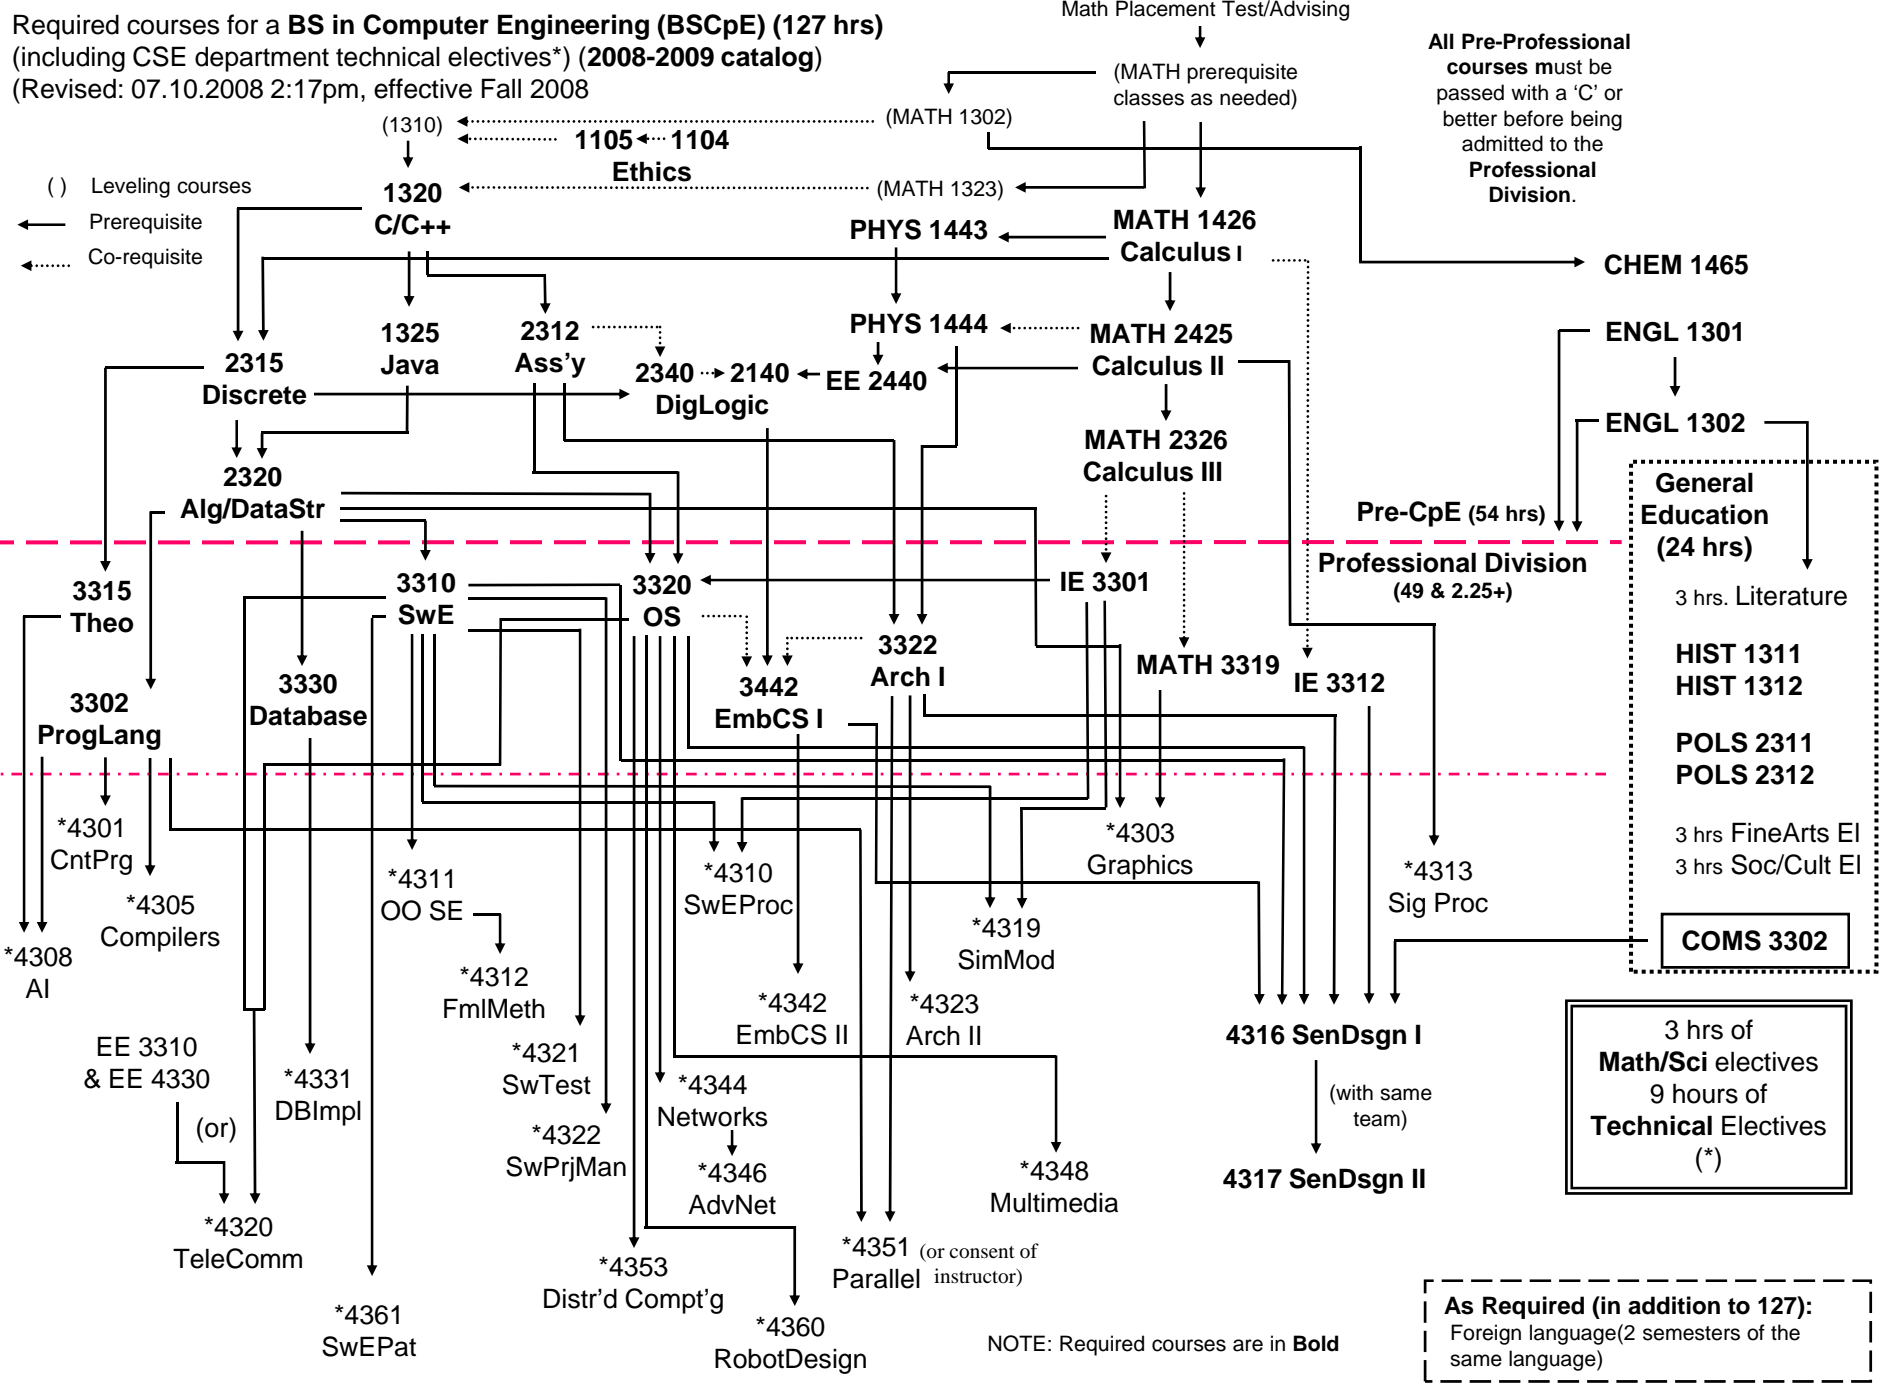

**Required courses for a BS in Computer Engineering (BSCpE) (127 hrs)**  
 (including CSE department technical electives\*) (2008-2009 catalog)  
 (Revised: 07.10.2008 2:17pm, effective Fall 2008)

( ) Leveling courses  
 ← Prerequisite  
 ←..... Co-requisite

**As Required (in addition to 127):**  
 Foreign language(2 semesters of the same language)

NOTE: Required courses are in **Bold**