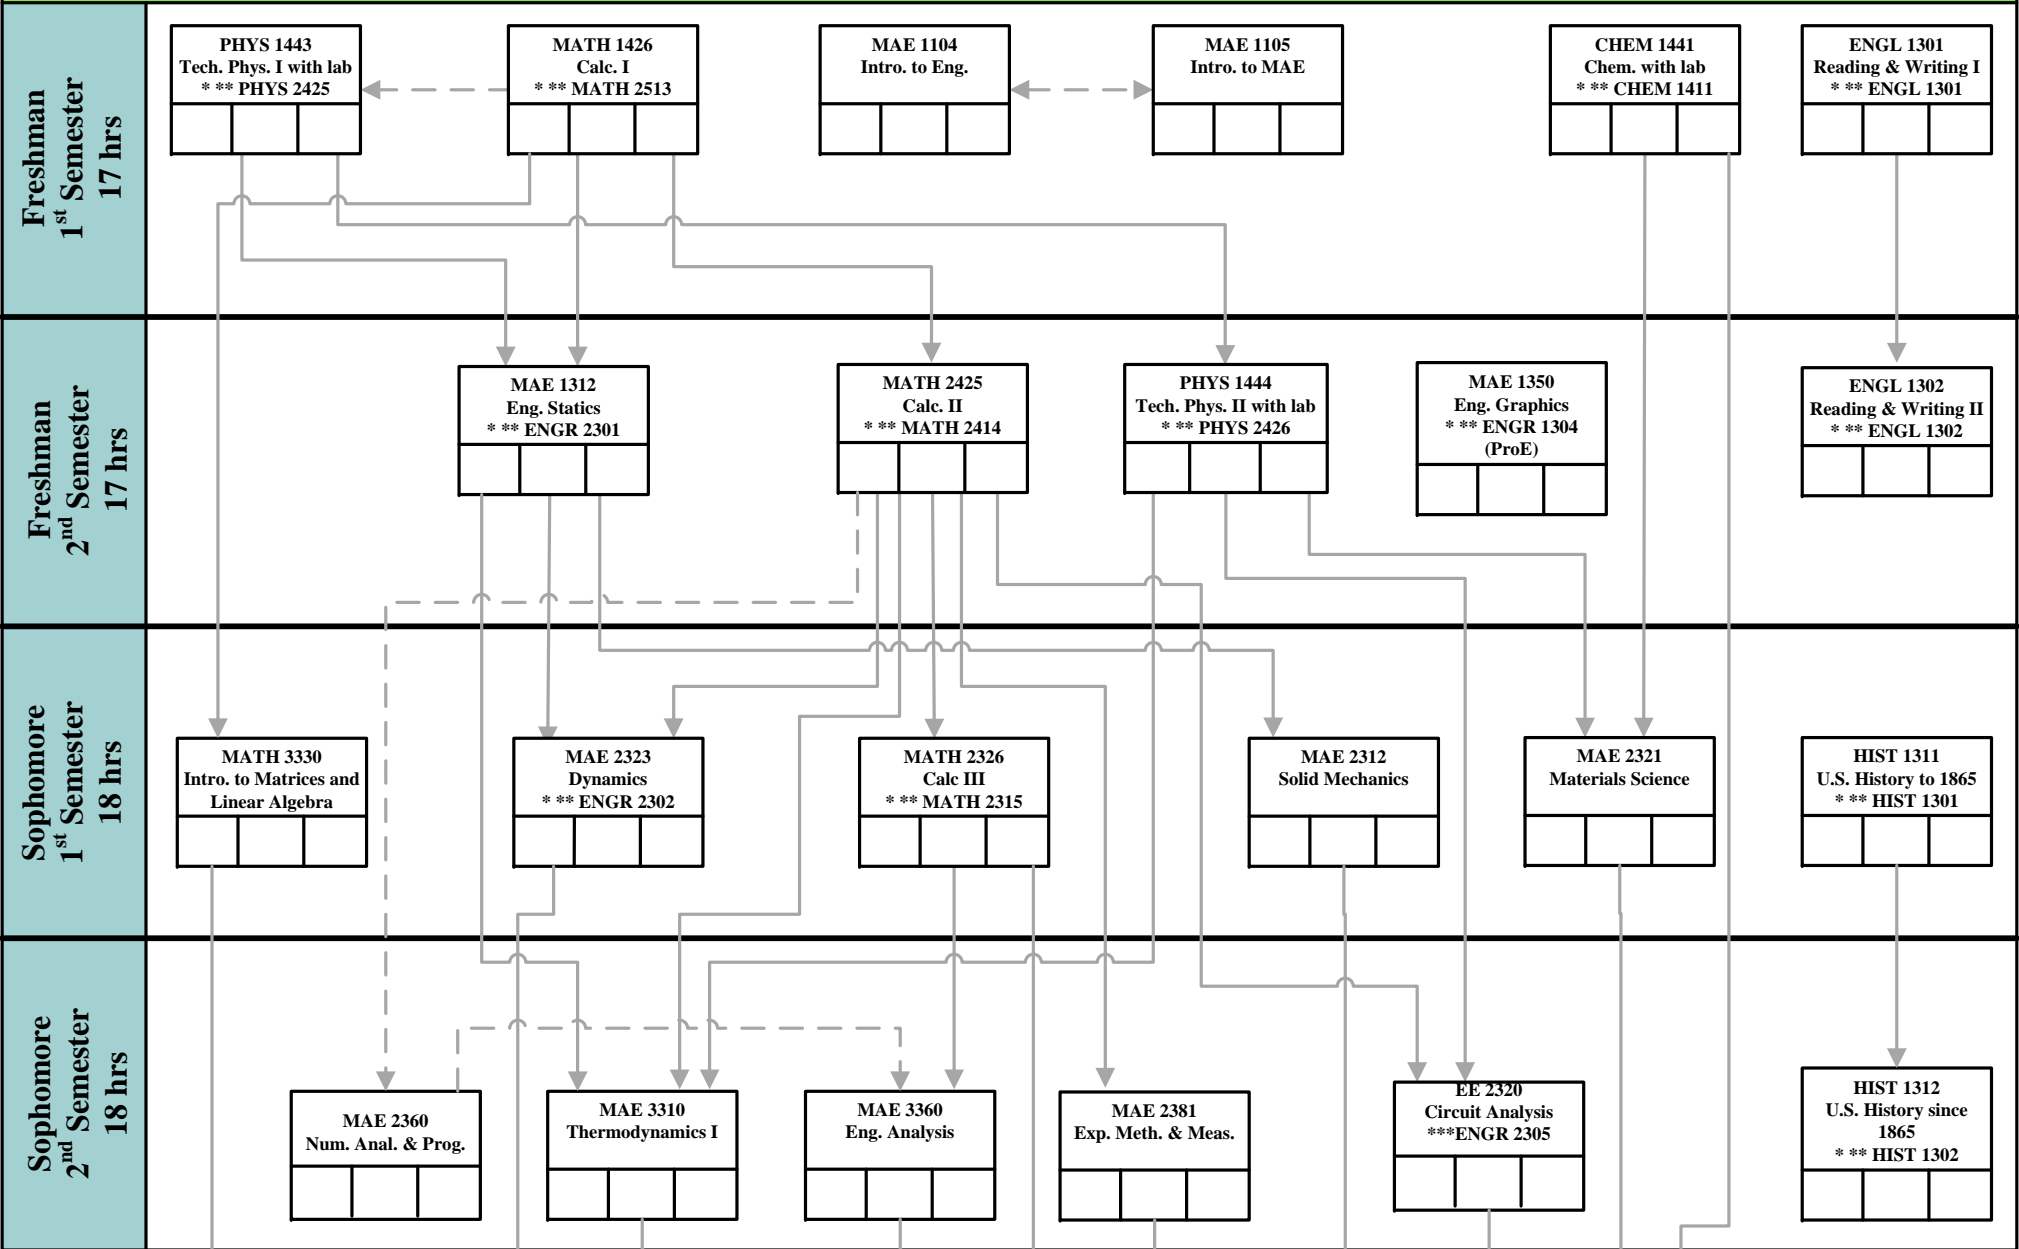

** Dallas County Community College Equivalent Course

C or better to pass

-----> Prerequisite or Concurrent Enrollment

Continued on next page

Updated July 10, 2008

B.S. in Mechanical Engineering

2008-2009

Name :

ID : 1000_____

* Tarrant County College Equivalent Course

Mechanical Engineering - Professional Courses

—————> Prerequisite

** Dallas County Community College Equivalent Course

- - - - -> Prerequisite or Concurrent Enrollment