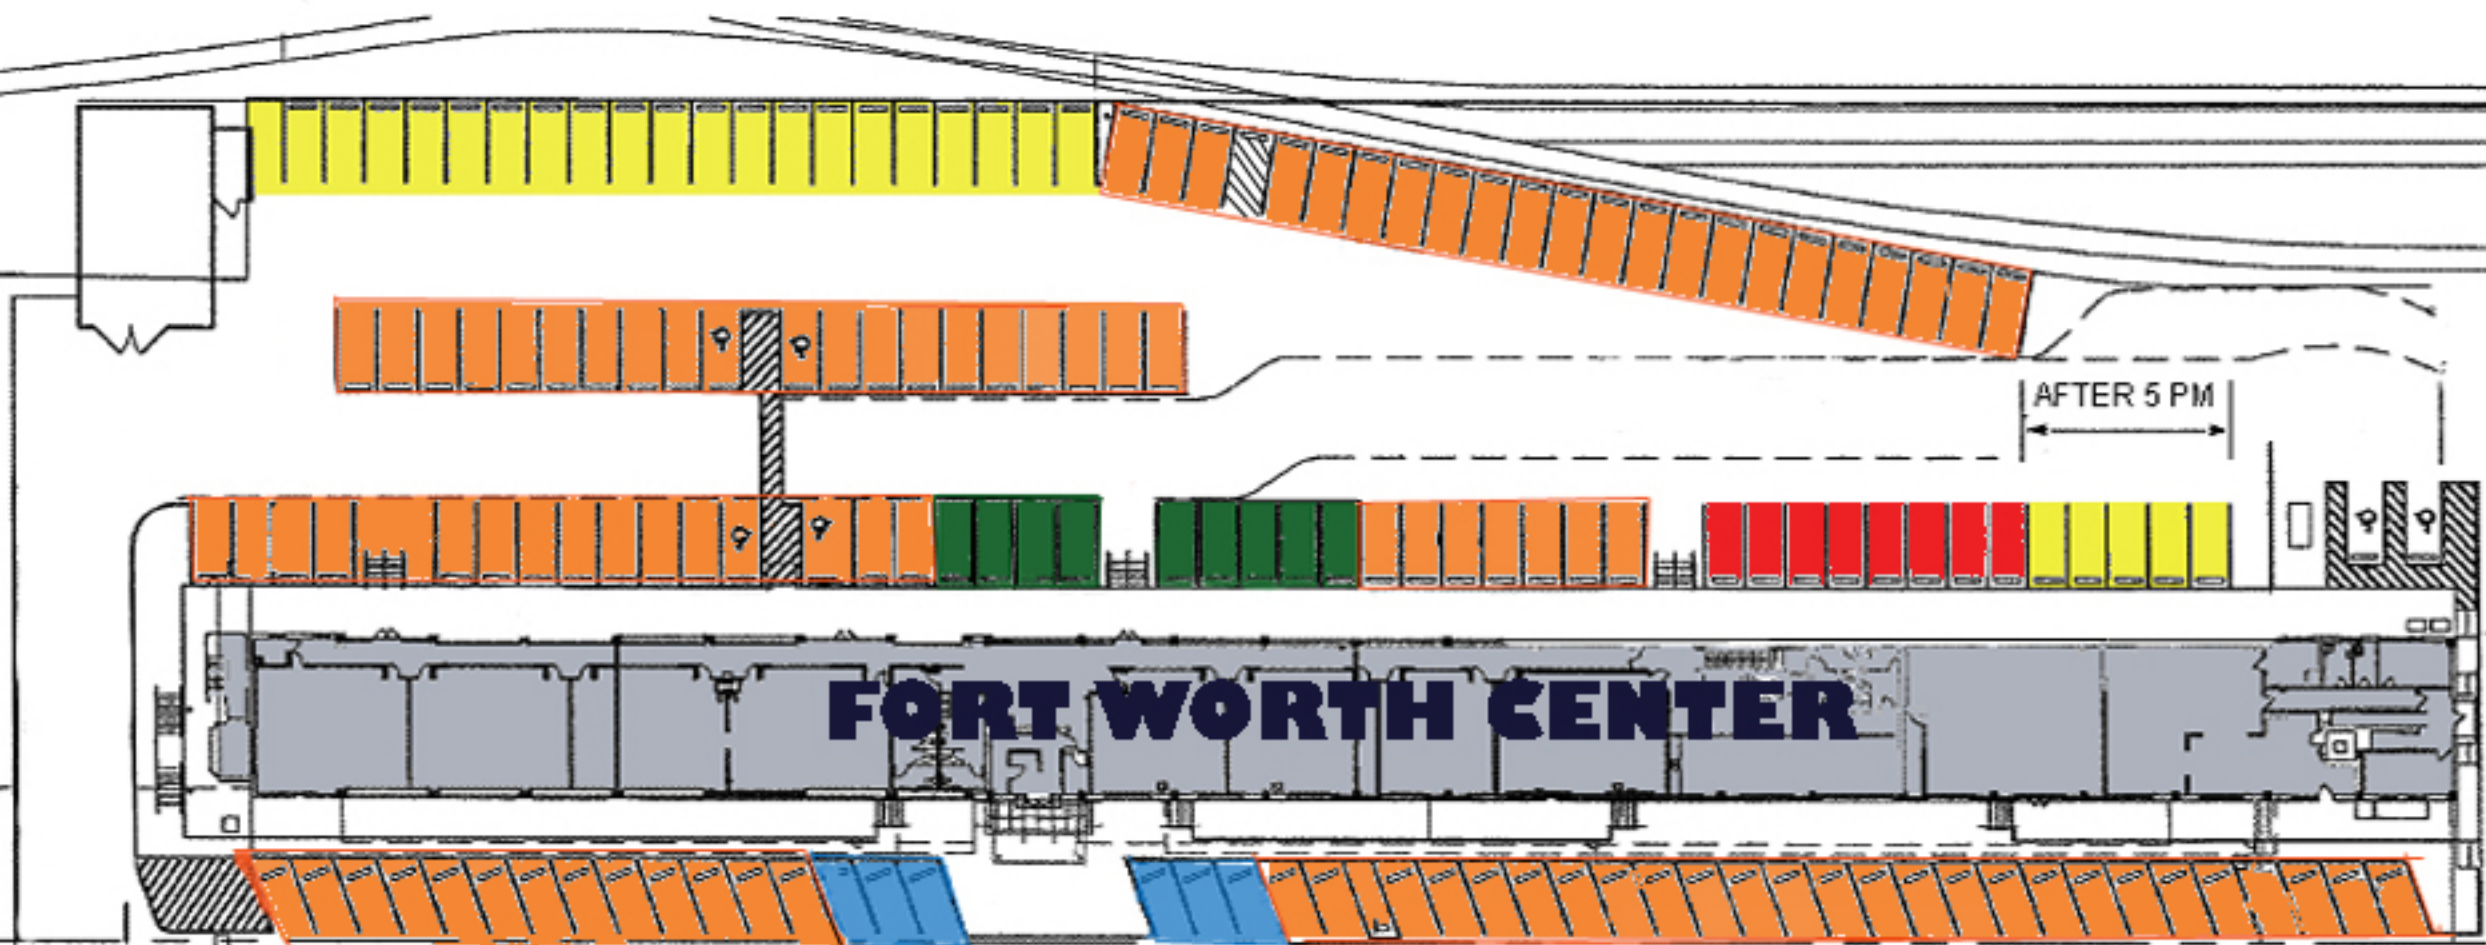

**Yellow** spaces are available AFTER 5pm (26 spaces)

**Orange** spaces, Student Parking all day (100 spaces)

**Green** spaces, Faculty/Staff Parking ONLY, Permit Required (9 spaces)

**Blue** spaces, Visitor Parking, available after 5pm (6 spaces)

DO NOT PARK IN THE **RED** SPACES! (8 spaces)

ALL PARKING SPACES AT THE FORT WORTH CENTER AND TEXAS WESELYAN REQUIRE A UT ARLINGTON FORT WORTH CENTER HANGING TAG OR TEMPORARY PARKING PERMIT.

Do not park between the Ashton Depot and the Fort Worth Center