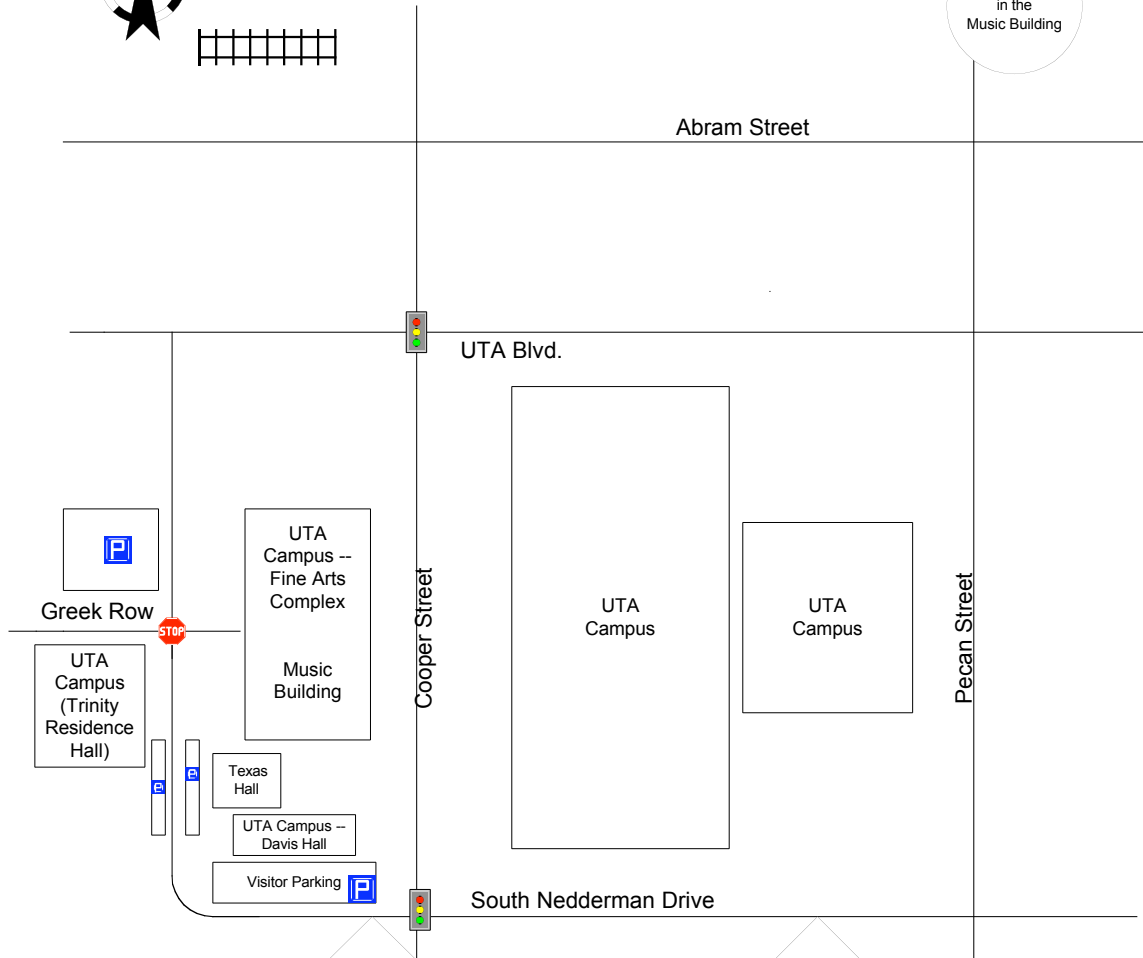

To I-30

Lessons are held
in the
Music Building

To I-20

**Coming from northwest
or
northeast of Arlington**

Take I-30 to Arlington, exit at Cooper Street. Drive south to the campus (approx. 1.8 mi.). Turn right onto UTA Blvd. and left onto Nedderman Dr. Park in parking lot on the corner of Nedderman Dr. & Greek Row.

**Coming from southeast
or
southwest of Arlington**

Take I-20 to the Cooper Street exit. Drive north on Cooper to the campus (approx. 3.8 mi.). Turn left onto Nedderman Dr. and left onto Greek Row. Park in the parking lot on the corner of Nedderman Dr. & Greek Row.