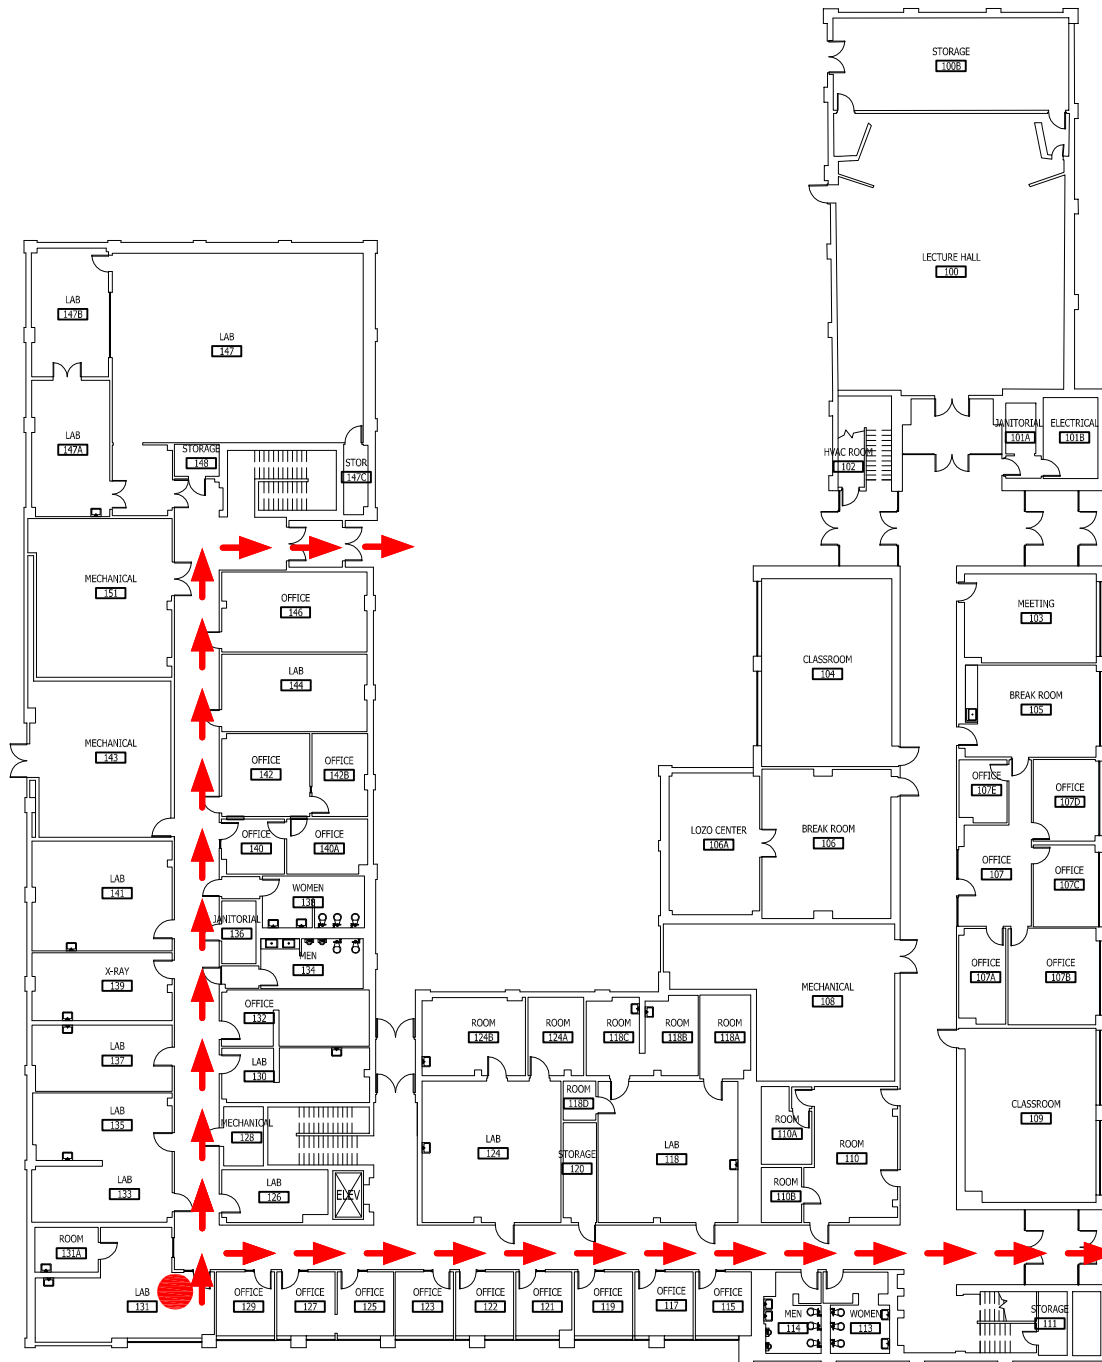

UNIVERSITY OF  
**TEXAS**  
ARLINGTON

GEOSCIENCE BUILDING  
1ST FLOOR  
EVACUATION PLAN  
ROOM 131  
SCALE: N.T.S.

 **YOU ARE HERE**