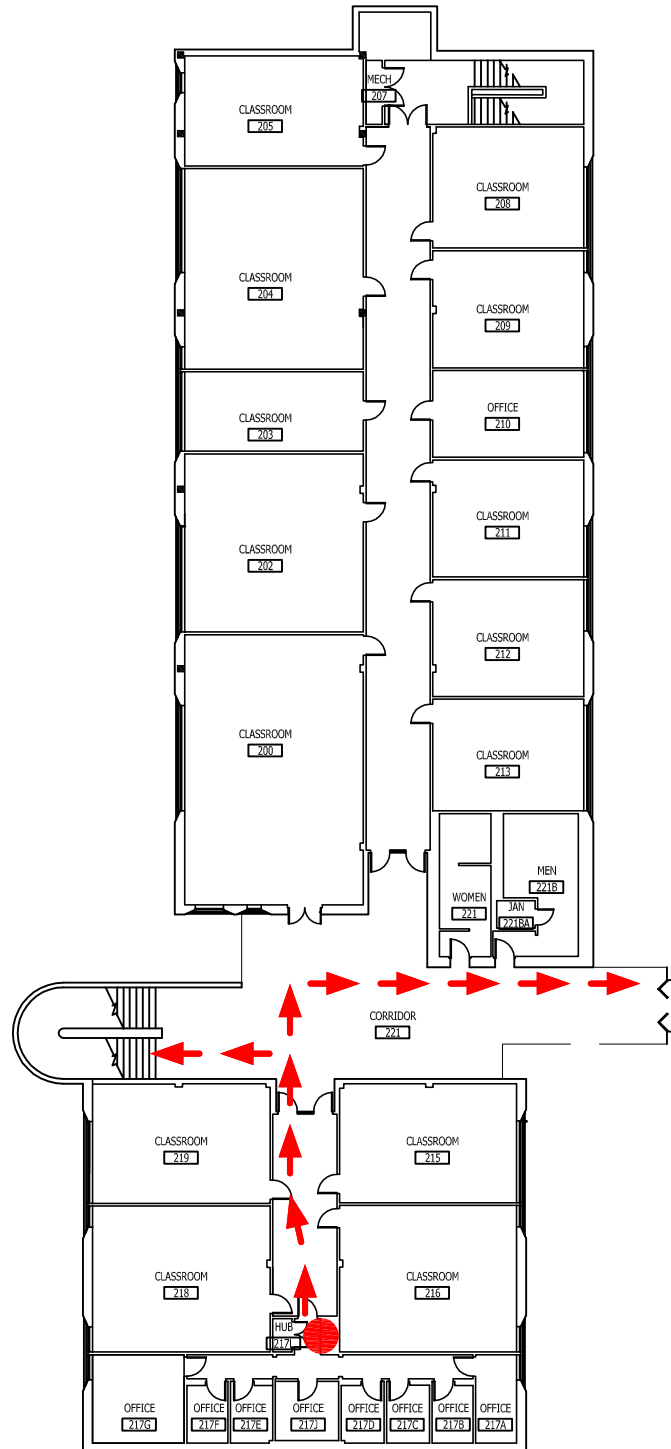

UNIVERSITY OF
TEXAS
ARLINGTON

TRIMBLE HALL
2ND FLOOR
EVACUATION PLAN
ROOM 217
SCALE: N.T.S.

 **YOU ARE HERE**