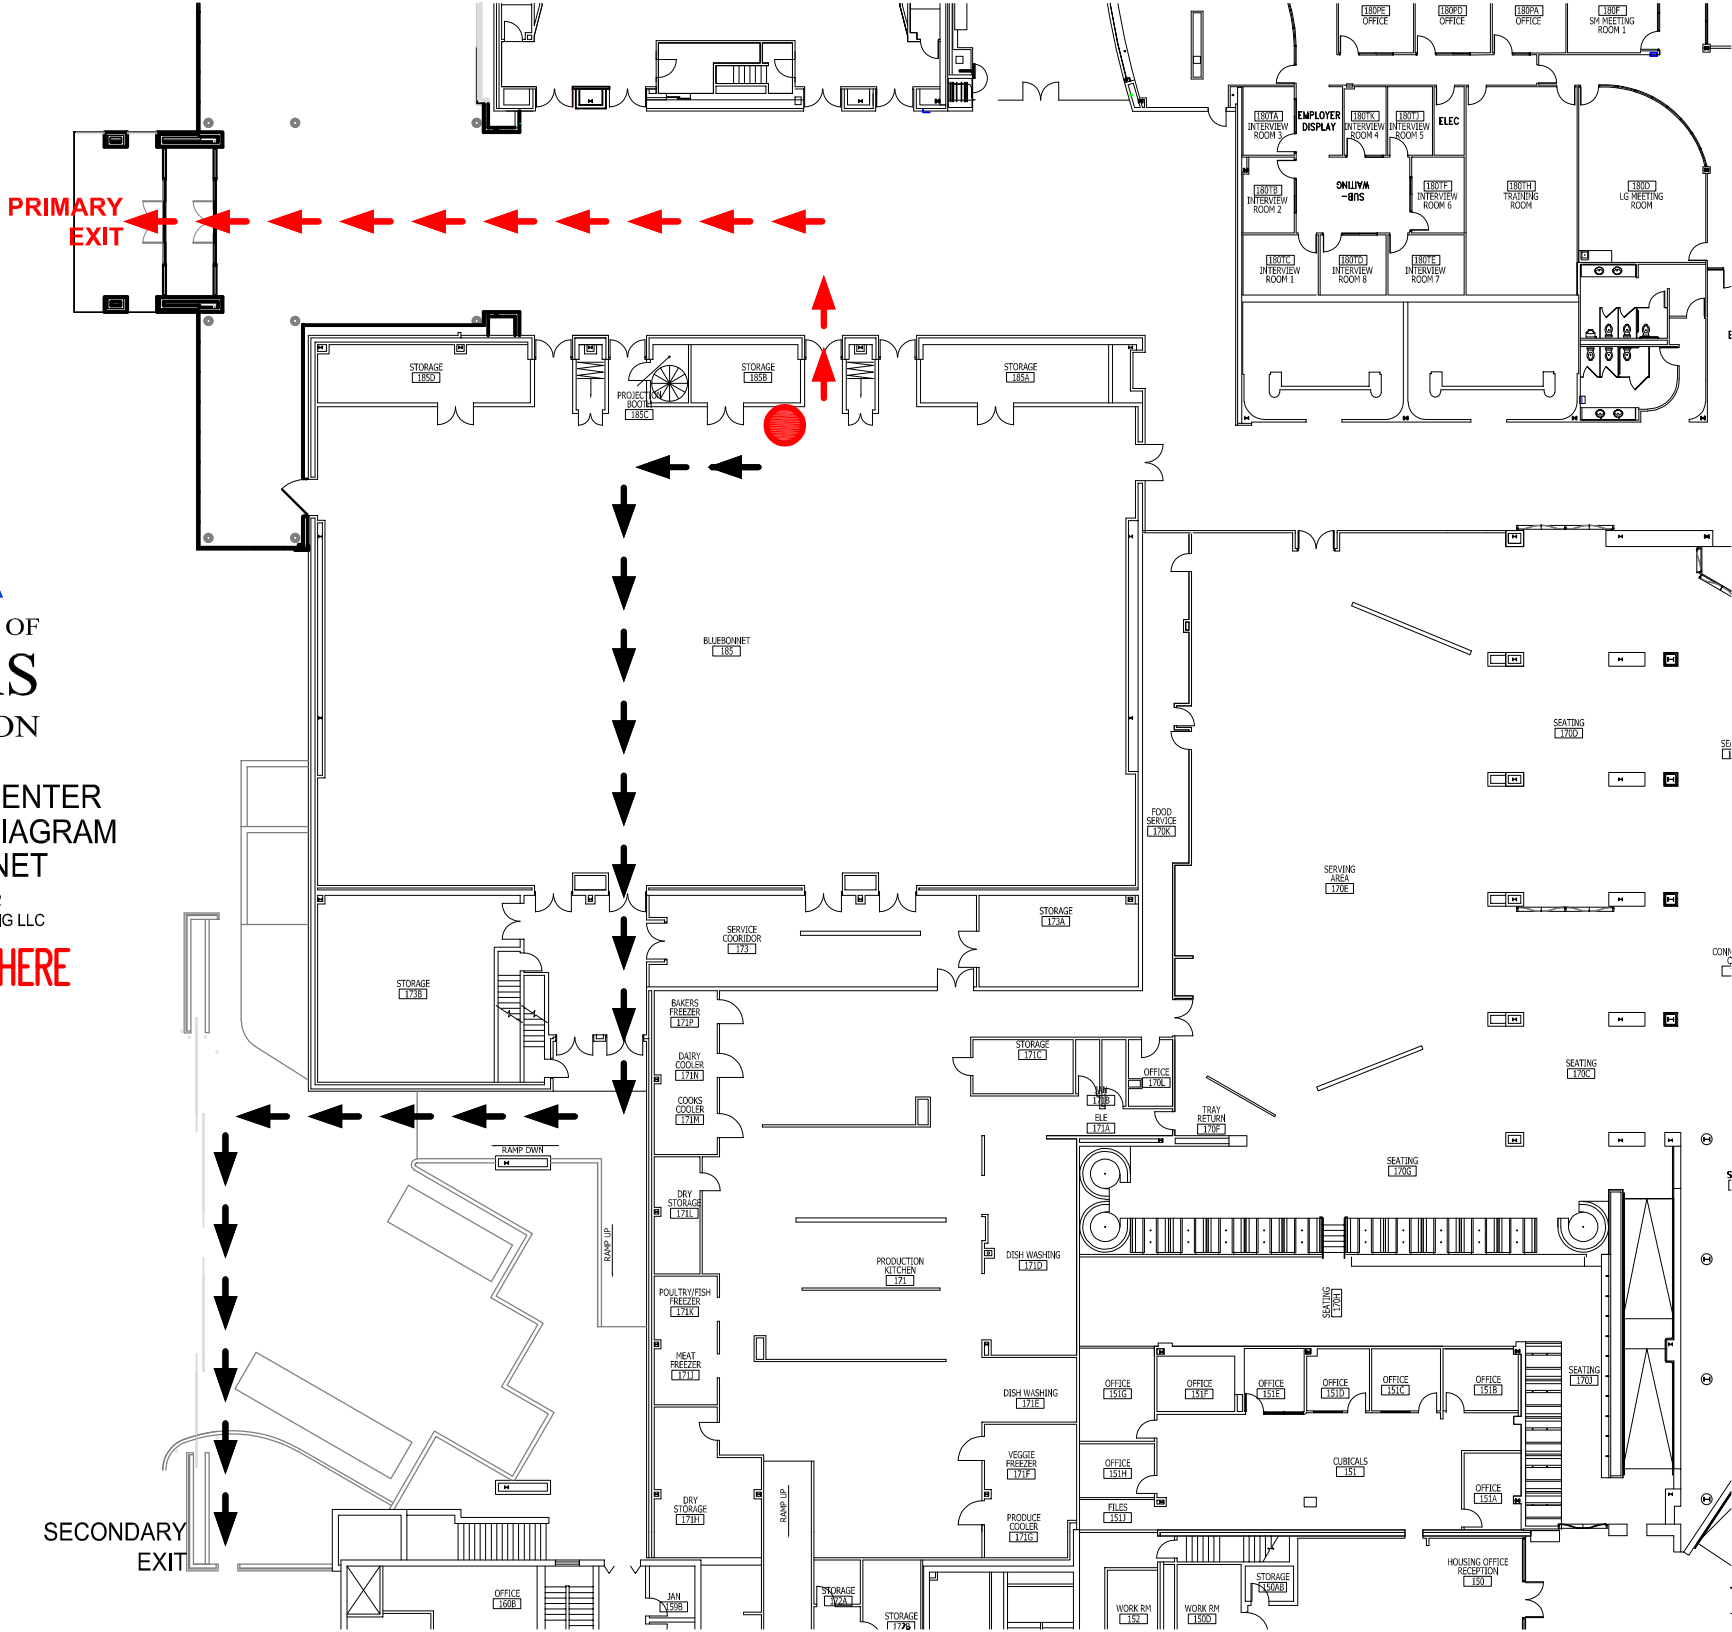

UNIVERSITY OF TEXAS ARLINGTON

UNIVERSITY CENTER EVACUATION DIAGRAM BLUEBONNET

JANUARY 2022  
COKER ENGINEERING LLC

**YOU ARE HERE**

PRIMARY EXIT

SECONDARY EXIT

STORAGE 1850

STORAGE 1858