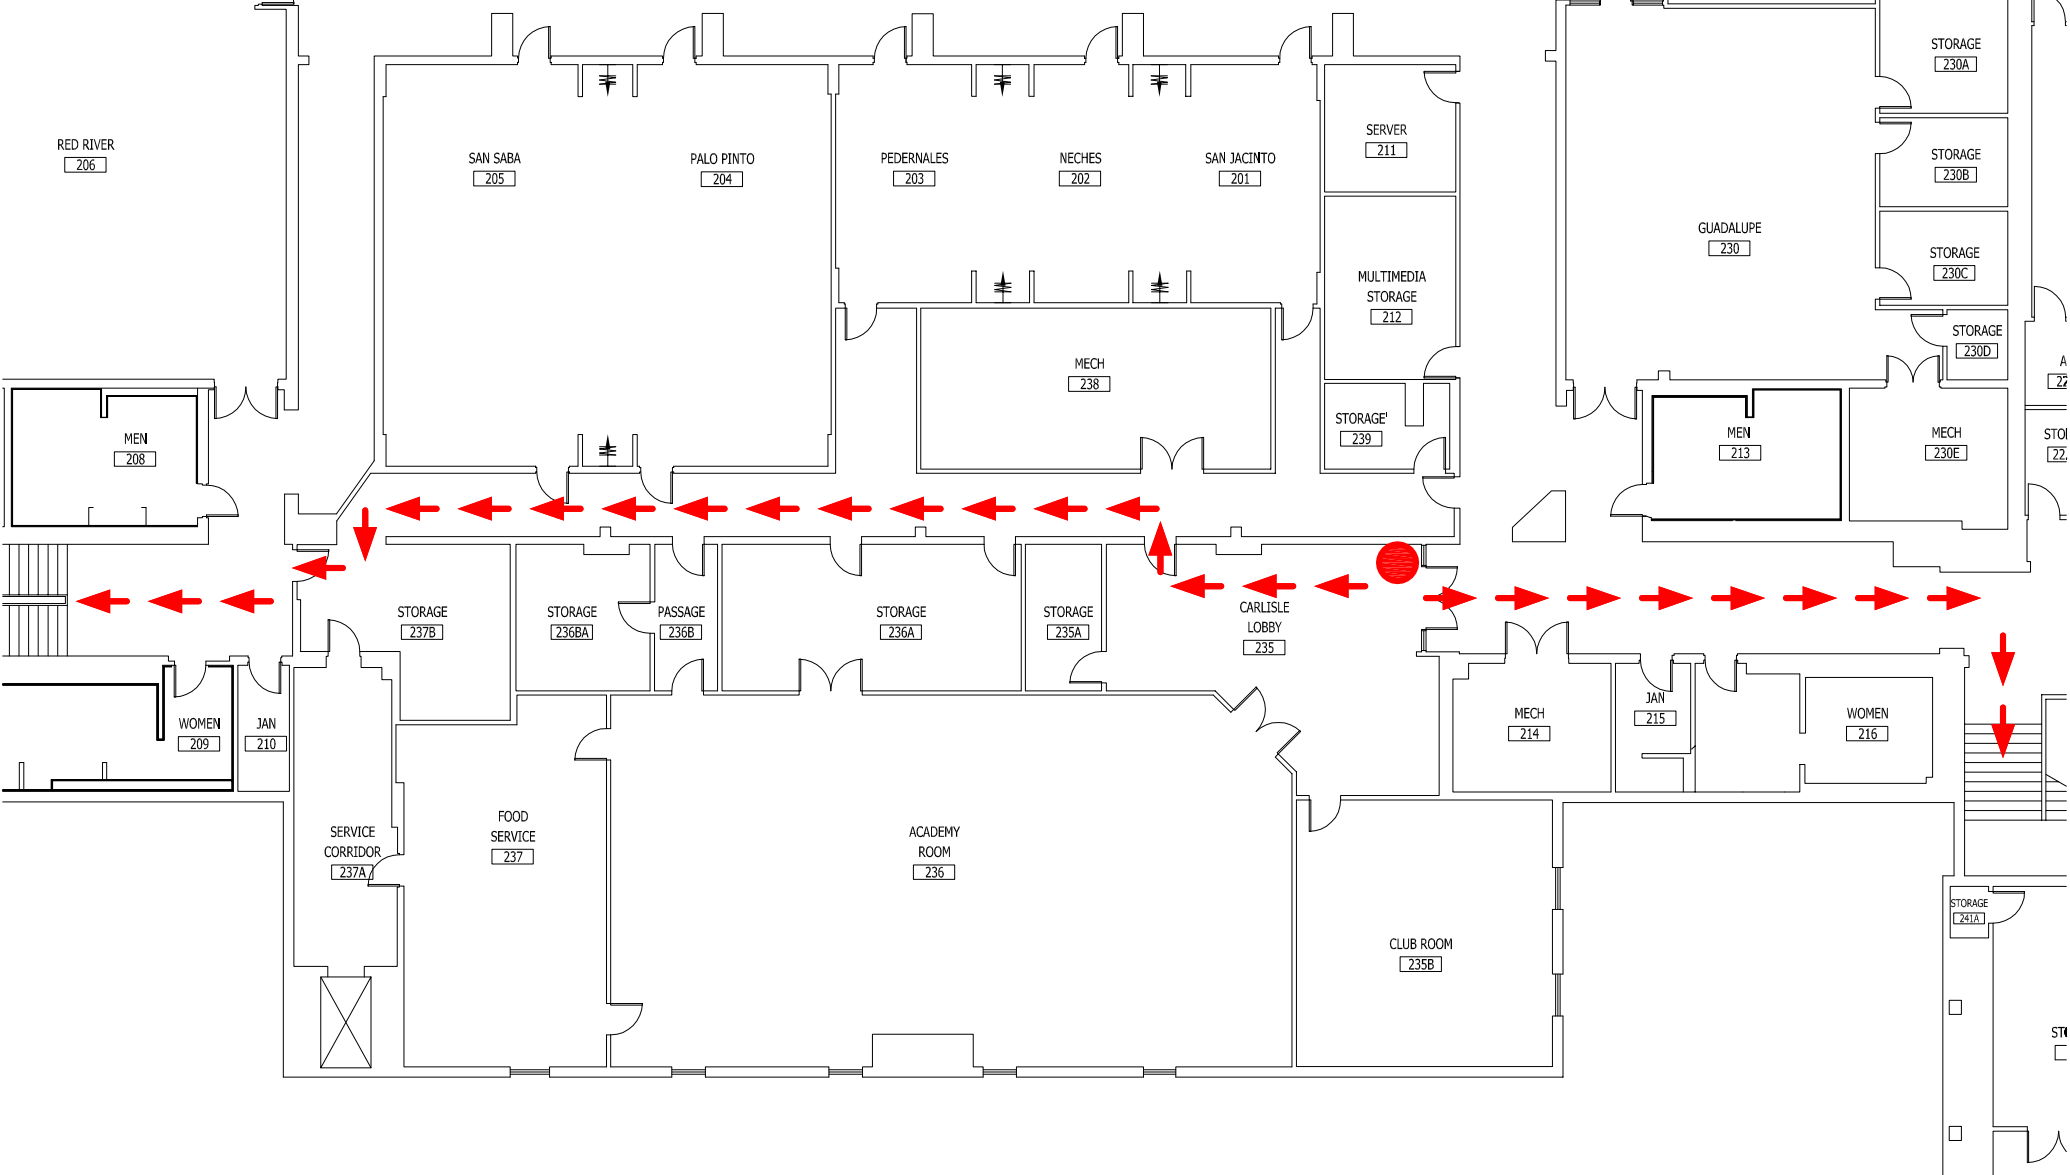

CONCO
207

UNIVERSITY CENTER EVACUATION DIAGRAM CARLISLE LOBBY SCALE: N.T.S.

● YOU ARE HERE

RED RIVER
206

A
22
STO
22

STR
C