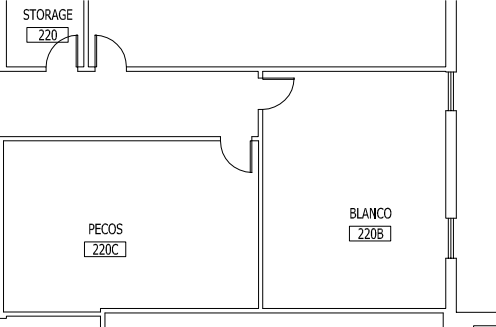

CONCO
207

UNIVERSITY CENTER EVACUATION DIAGRAM CARLISLE LOBBY SCALE: N.T.S.

● YOU ARE HERE

RED RIVER
206

A
22
STO
22

STR
C