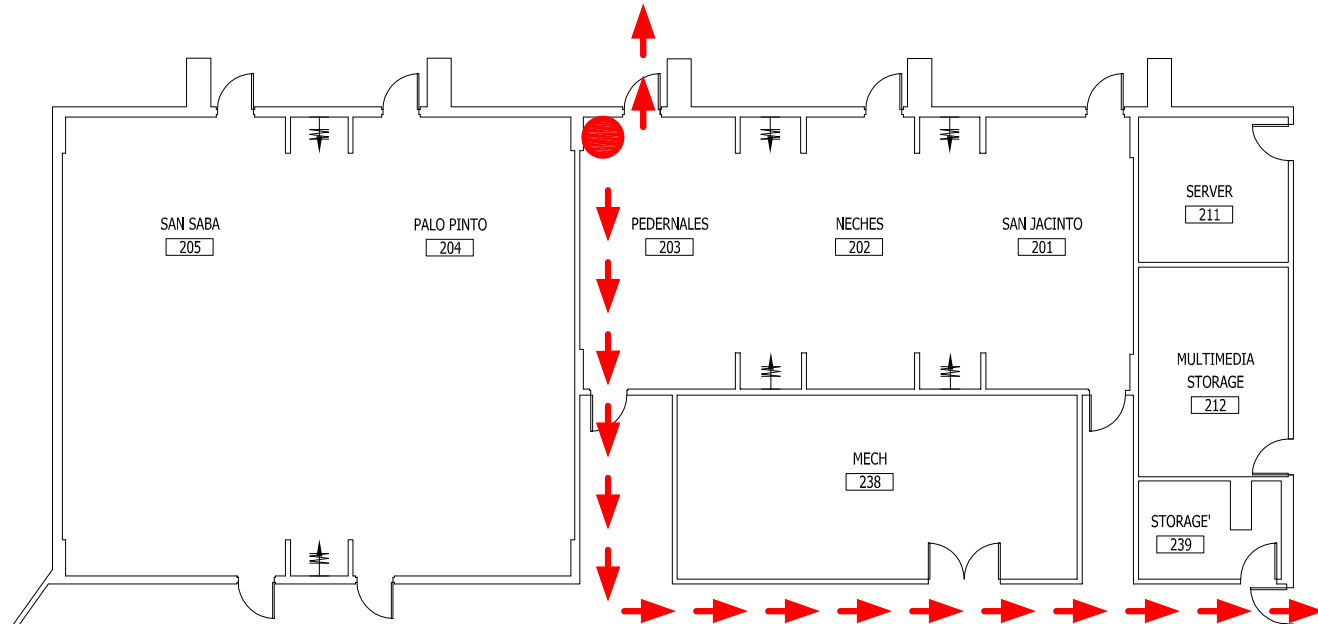

COMPUTER LOUNGE
200A

UNIVERSITY CENTER EVACUATION DIAGRAM PEDERNALES SCALE: N.T.S.

● YOU ARE HERE

SAN SABA
205

PALO PINTO
204

PEDERNALES
203

NECHES
202

SAN JACINTO
201

SERVER
211

MULTIMEDIA
STORAGE
212

STORAGE
213

MECH
238

STORAGE
237B

STORAGE
236BA

PASSAGE
236B

STORAGE
236A

STORAGE
235A

CARLISLE
LOBBY
235

MECH
214

JAN
215

WOMEN
216

SERVICE

FOOD
SERVICE

ACADEMY