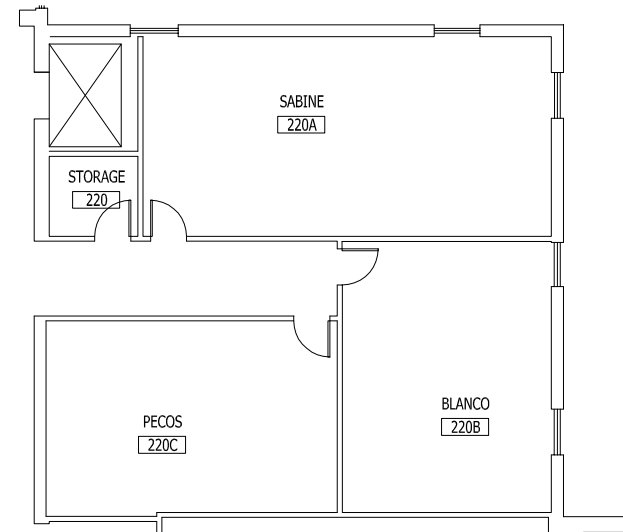

COMPUTER LOUNGE
200A

UNIVERSITY CENTER EVACUATION DIAGRAM PEDERNALES SCALE: N.T.S.

● YOU ARE HERE

SAN SABA
205

PALO PINTO
204

PEDERNALES
203

NECHES
202

SAN JACINTO
201

SERVER
211

MULTIMEDIA
STORAGE
212

STORAGE
213

MECH
238

STORAGE
237B

STORAGE
236BA

PASSAGE
236B

STORAGE
236A

STORAGE
235A

CARLISLE
LOBBY
235

MECH
214

JAN
215

WOMEN
216

SERVICE

FOOD
SERVICE

ACADEMY