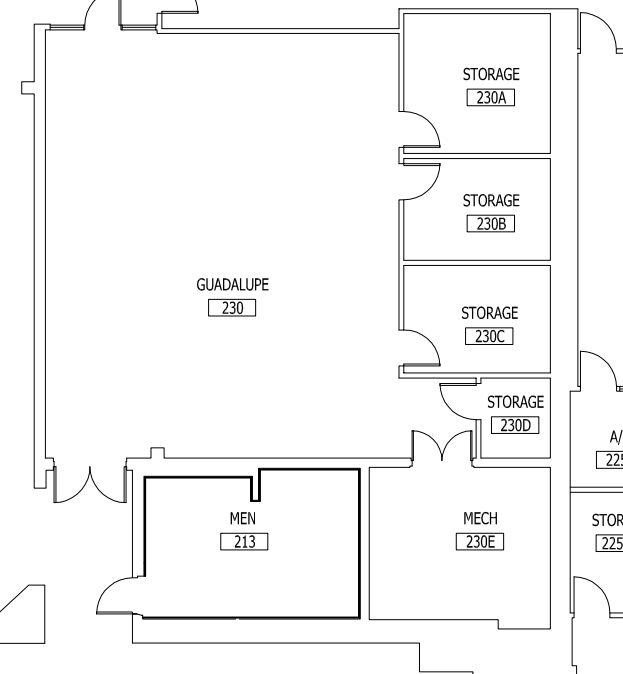

COMPUTER LOUNGE
200A

UNIVERSITY CENTER EVACUATION DIAGRAM PEDERNALES SCALE: N.T.S.

● YOU ARE HERE

SAN SABA
205

PALO PINTO
204

PEDERNALES
203

NECHES
202

SAN JACINTO
201

SERVER
211

MULTIMEDIA
STORAGE
212

STORAGE
213

MECH
238

STORAGE
237B

STORAGE
236BA

PASSAGE
236B

STORAGE
236A

STORAGE
235A

CARLISLE
LOBBY
235

MECH
214

JAN
215

WOMEN
216

SERVICE

FOOD
SERVICE

ACADEMY