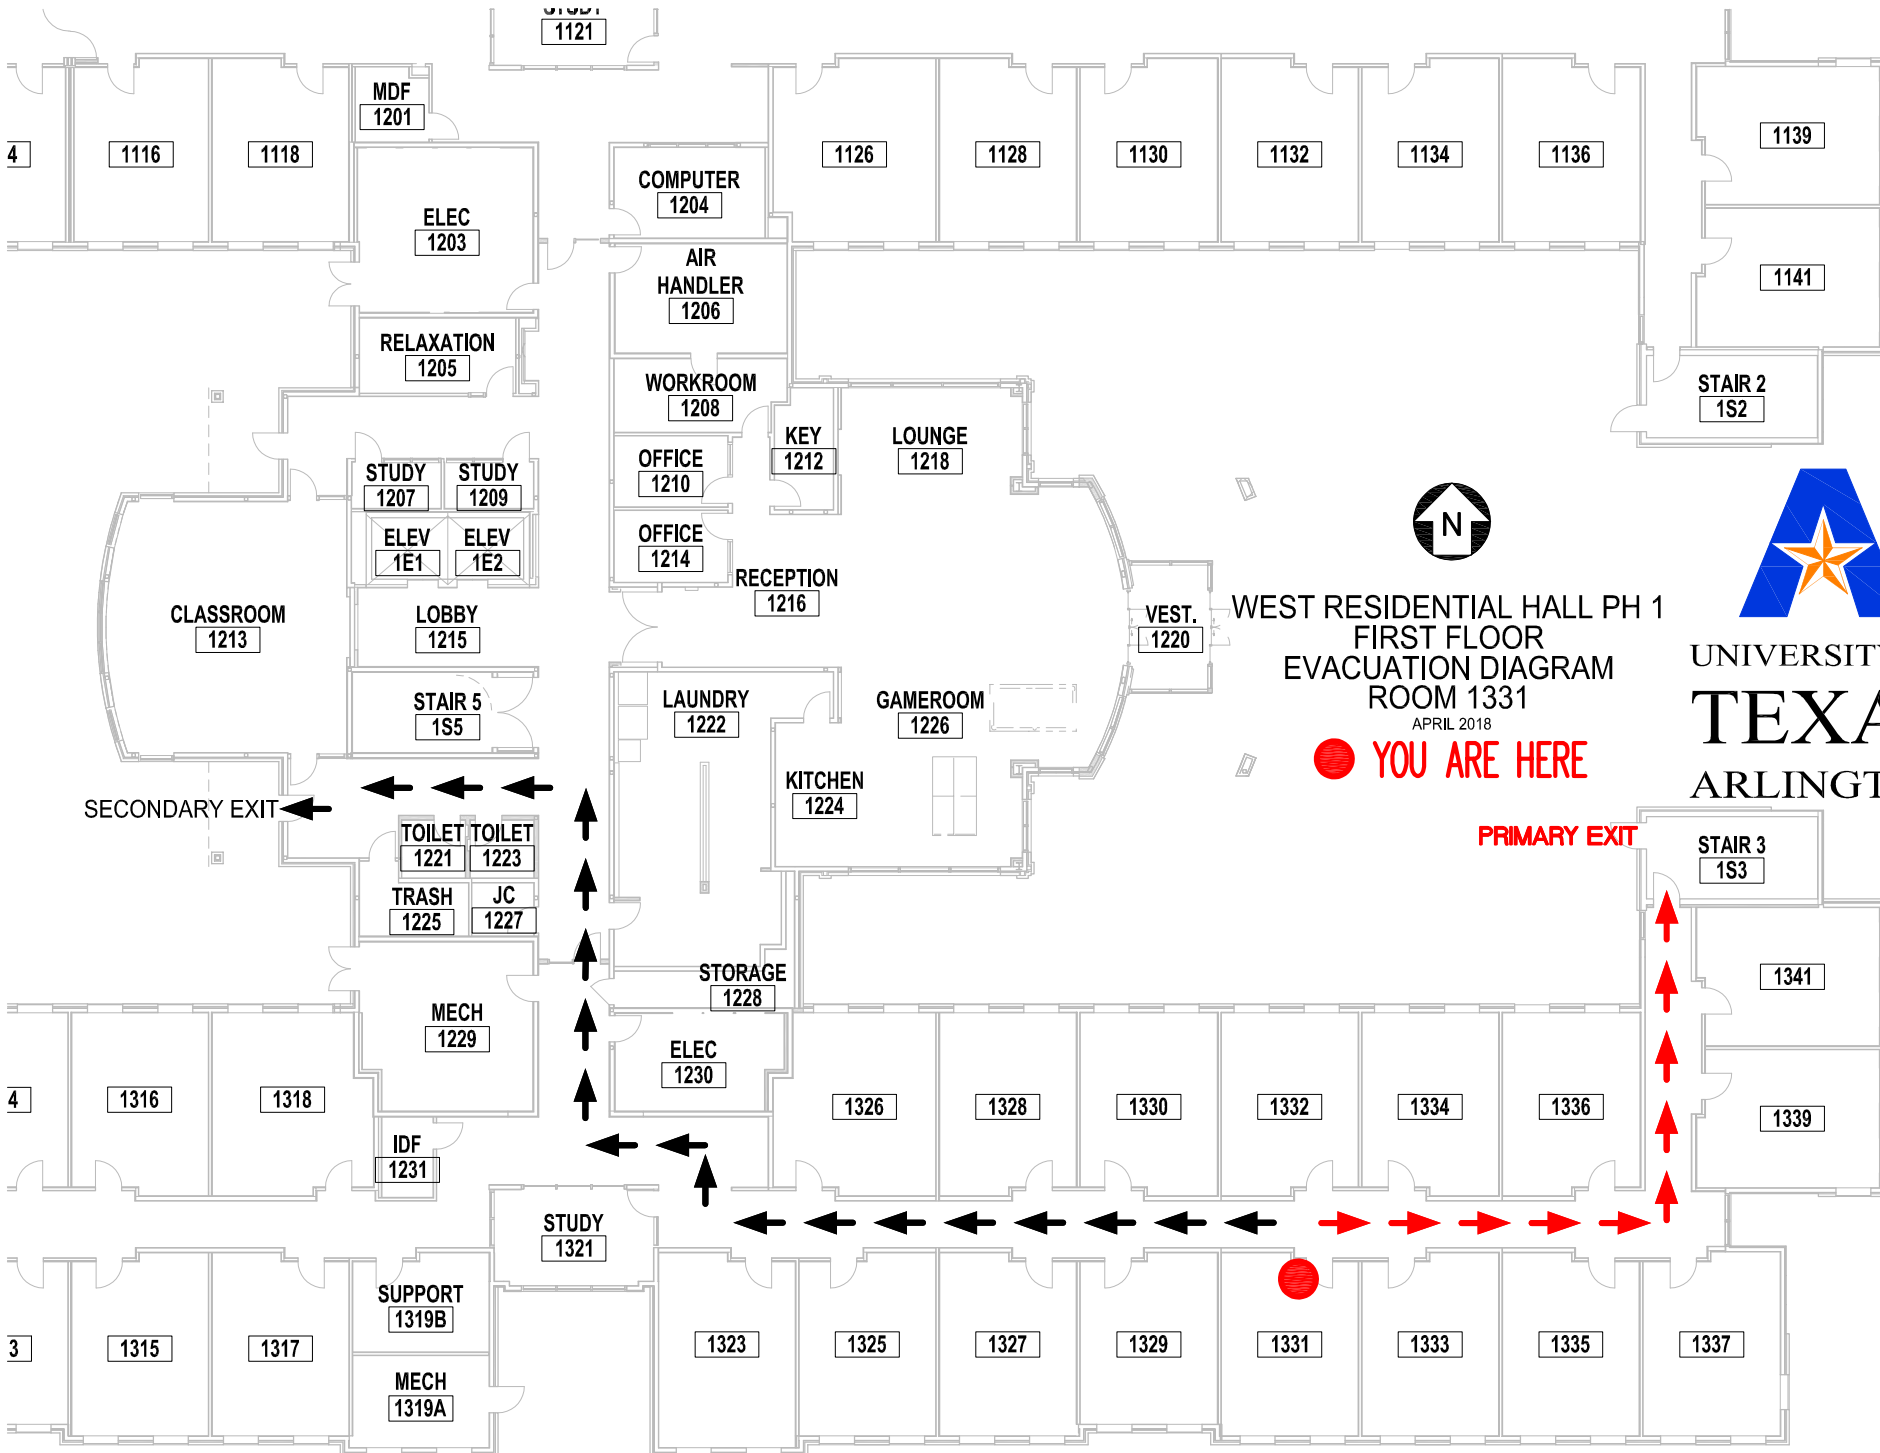

WEST RESIDENTIAL HALL PH 1
 FIRST FLOOR
 EVACUATION DIAGRAM
 ROOM 1331
 APRIL 2018

YOU ARE HERE

PRIMARY EXIT

UNIVERSITY OF
TEXAS
 ARLINGTON

WEST RESIDENTIAL HALL PH 1
 FIRST FLOOR
 EVACUATION DIAGRAM
 ROOM 1331
 APRIL 2018

YOU ARE HERE

PRIMARY EXIT

UNIVERSITY OF
TEXAS
 ARLINGTON