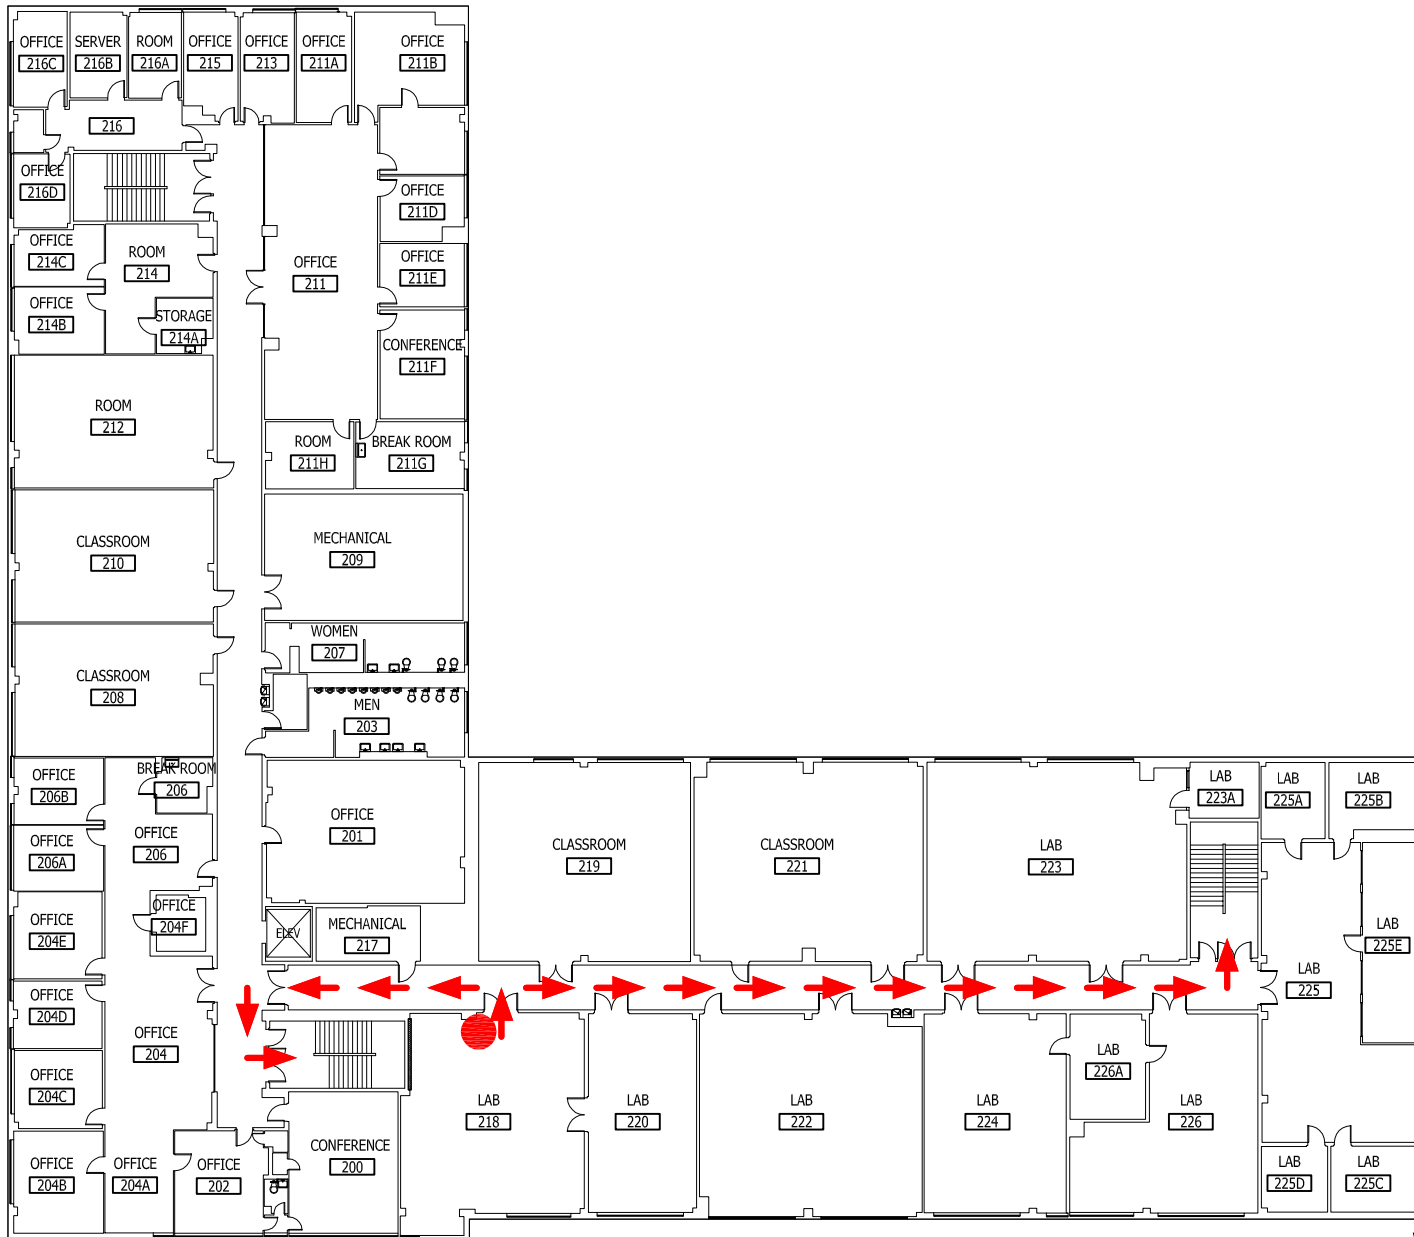

UNIVERSITY OF
TEXAS
ARLINGTON

WOOLF HALL
2ND FLOOR
EVACUATION PLAN
ROOM 218
SCALE: N.T.S.

 **YOU ARE HERE**