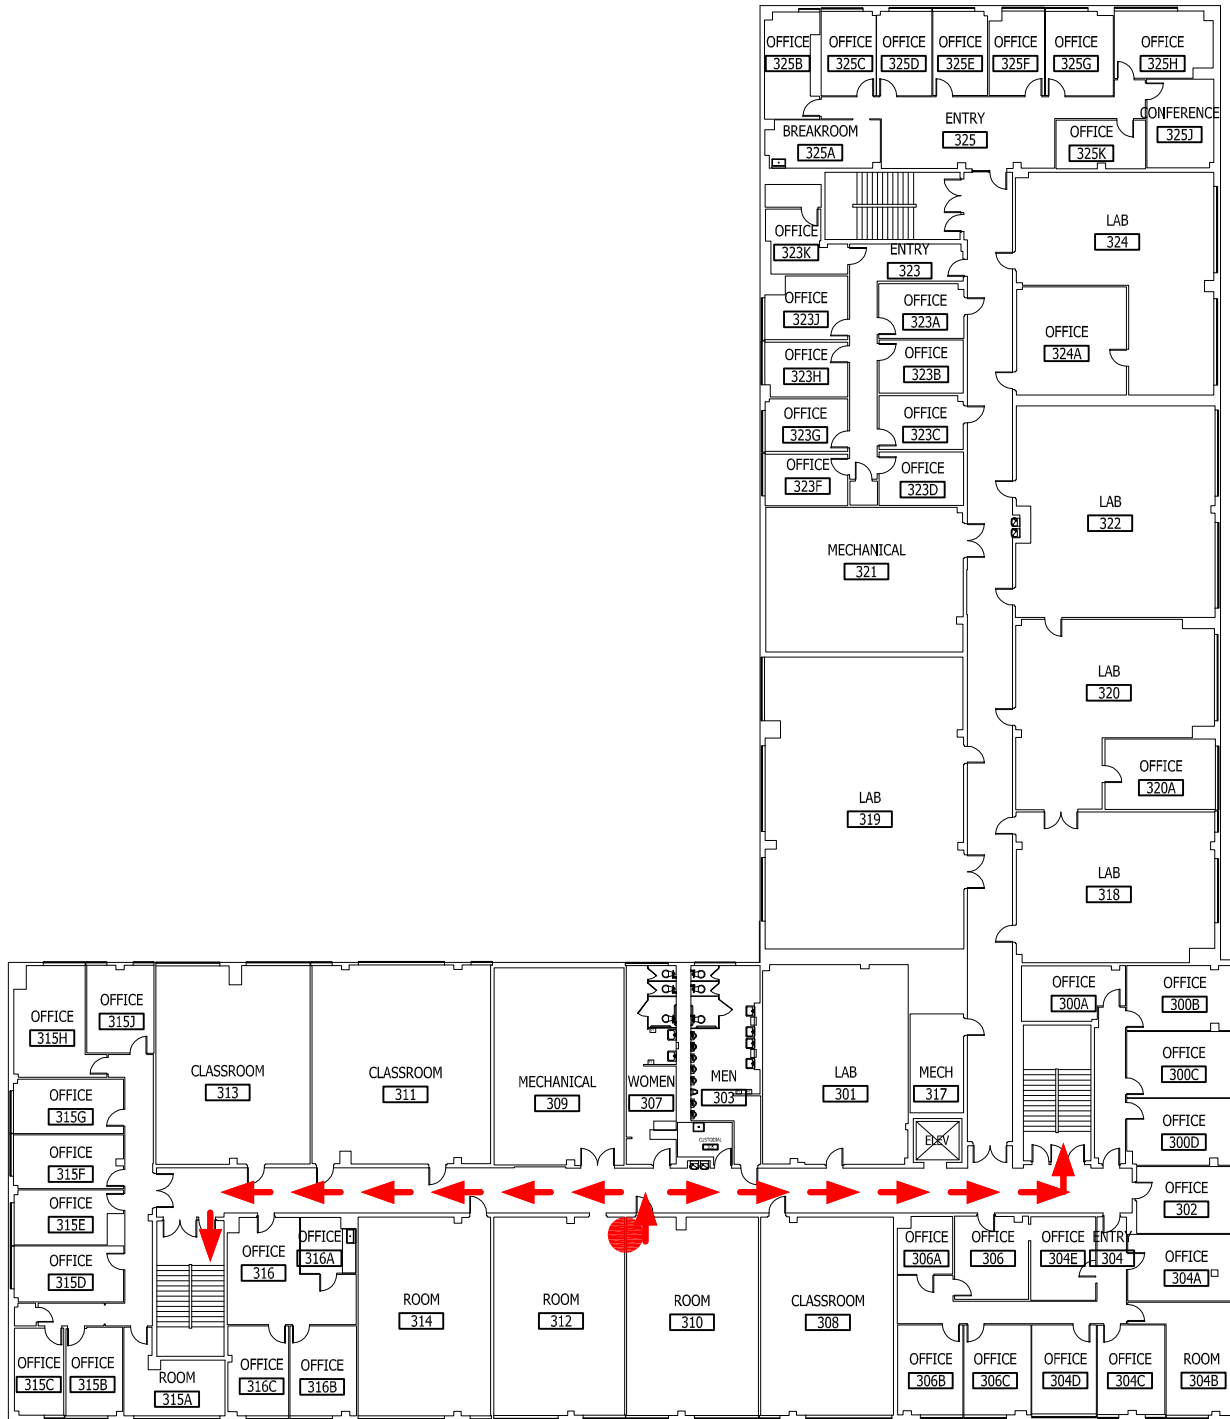

UNIVERSITY OF
TEXAS
ARLINGTON

WOOLF HALL
3RD FLOOR
EVACUATION PLAN
ROOM 310
SCALE: N.T.S.

 **YOU ARE HERE**