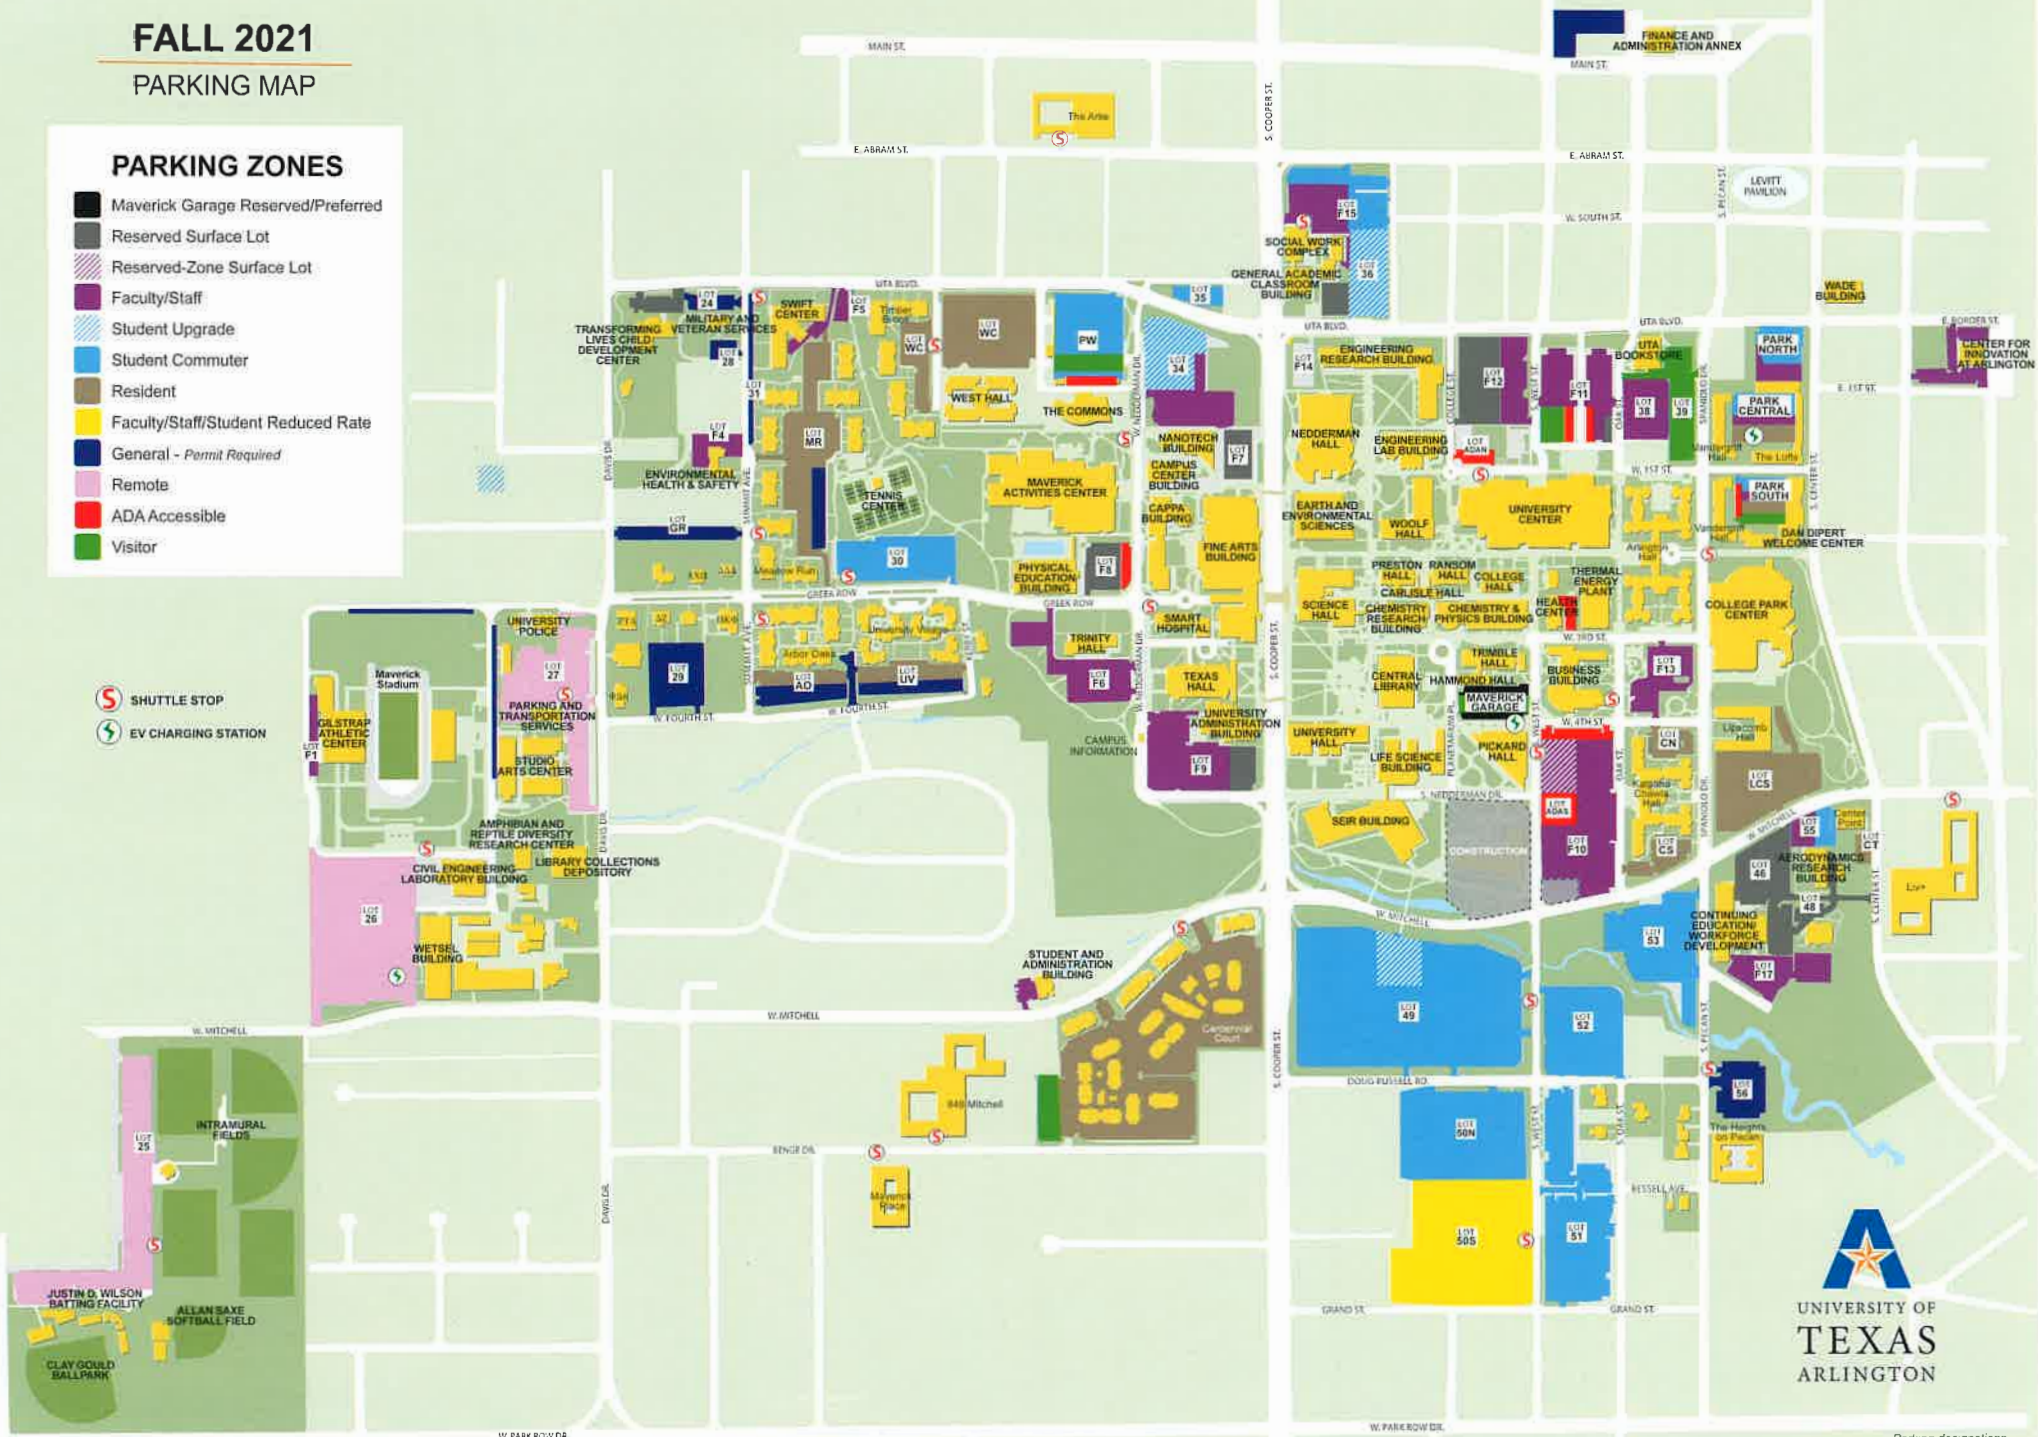

FALL 2021 PARKING MAP

PARKING ZONES

-  Maverick Garage Reserved/Preferred
-  Reserved Surface Lot
-  Reserved-Zone Surface Lot
-  Faculty/Staff
-  Student Upgrade
-  Student Commuter
-  Resident
-  Faculty/Staff/Student Reduced Rate
-  General - Permit Required
-  Remote
-  ADA Accessible
-  Visitor

-  SHUTTLE STOP
-  EV CHARGING STATION

*Parking designations
subject to change*