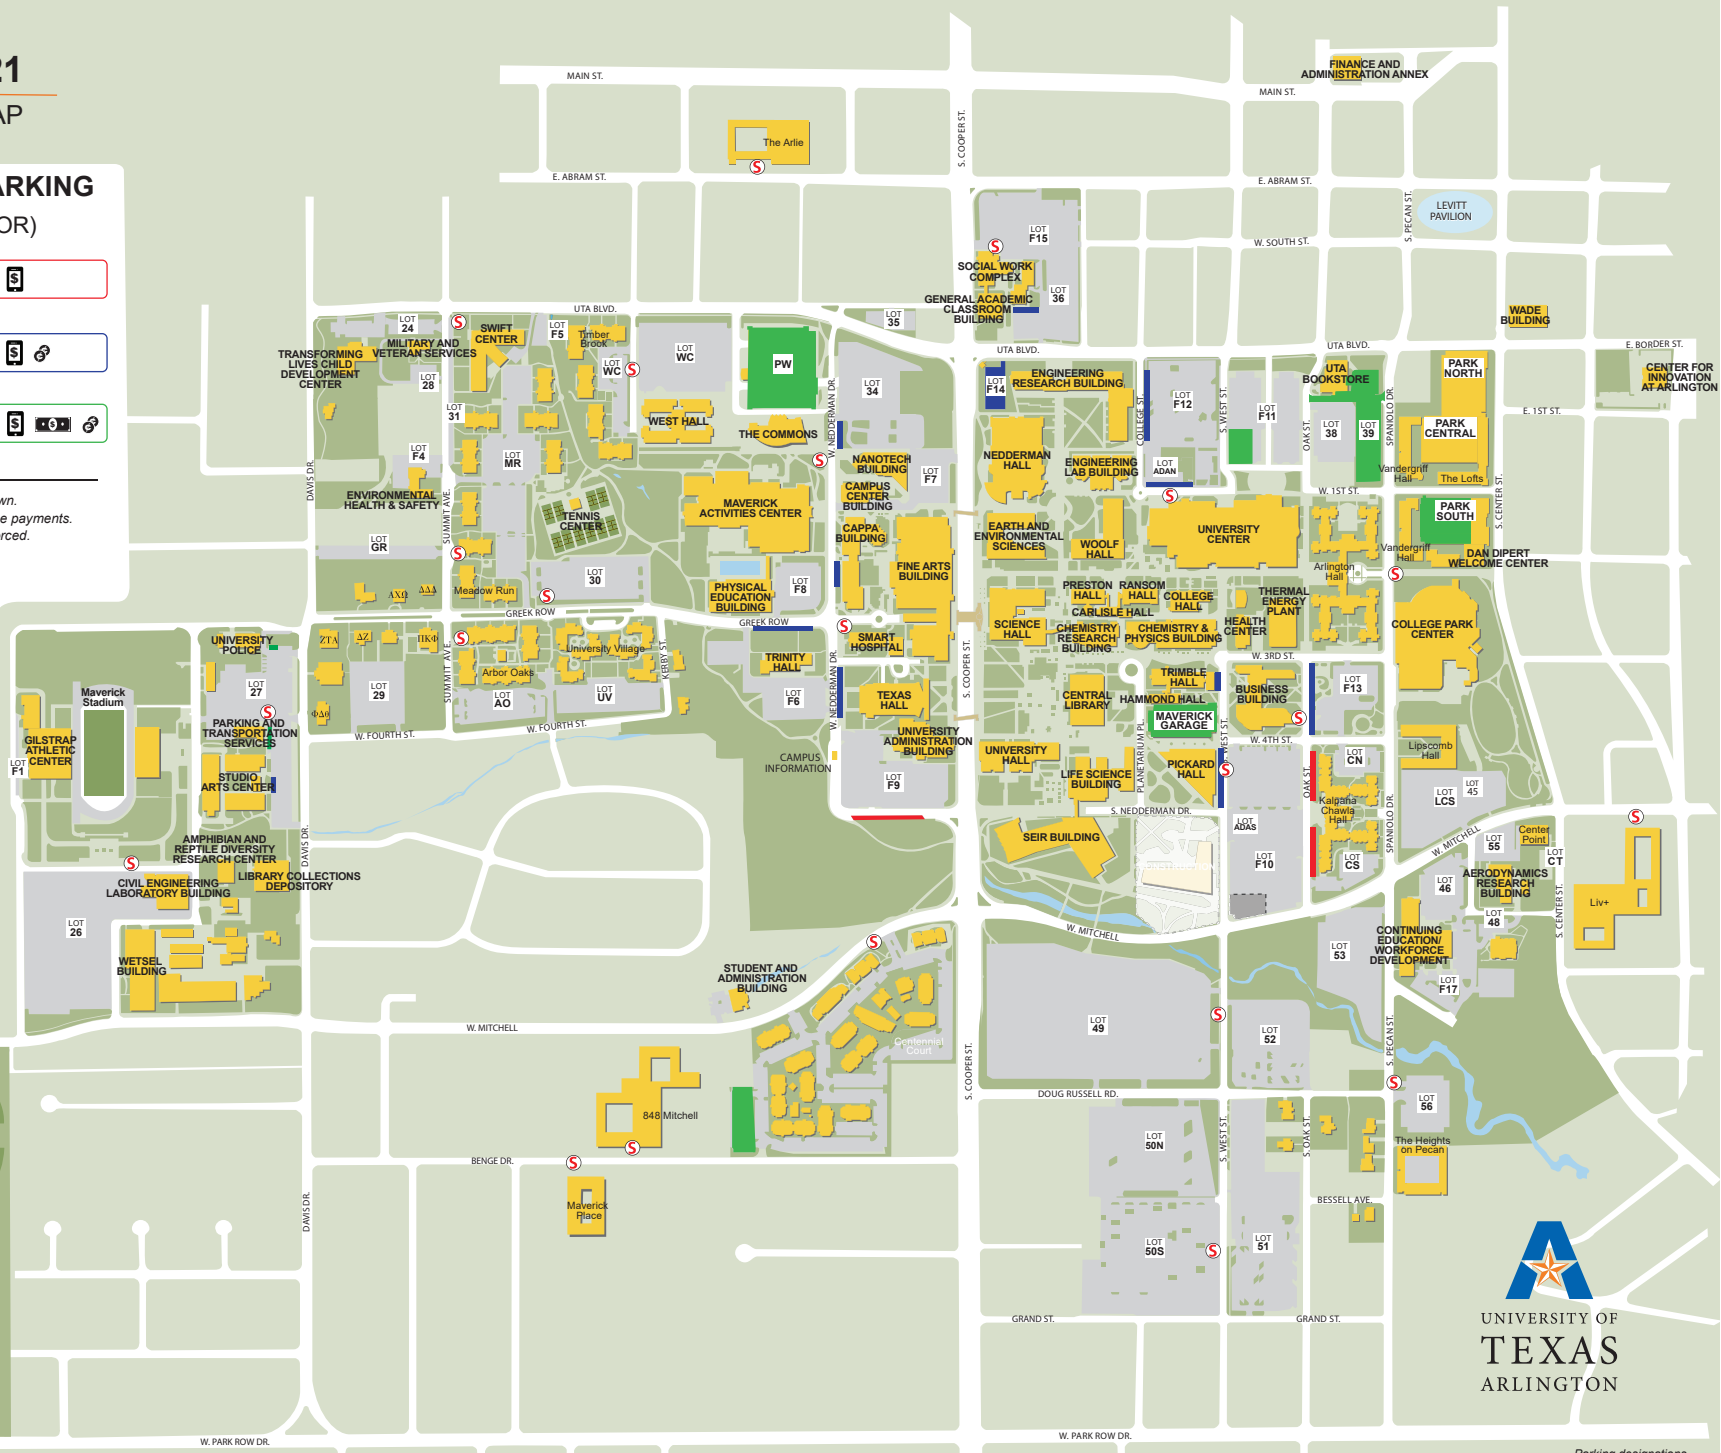

FALL 2021 PARKING MAP

SHORT-TERM PARKING (HOURLY & VISITOR)

Red Box: 3-hour max time
\$2.50/HOUR

Blue Box: 90-minute max time
\$3.75/HOUR

Green Box: No hourly limit
ALL DAY \$13
or **\$3.75/HOUR**

Max pricing times shown.
\$.25 convenience fee for phone payments.
Paid parking strictly enforced.

ParkMobile

HONK

S SHUTTLE STOP

Parking designations subject to change