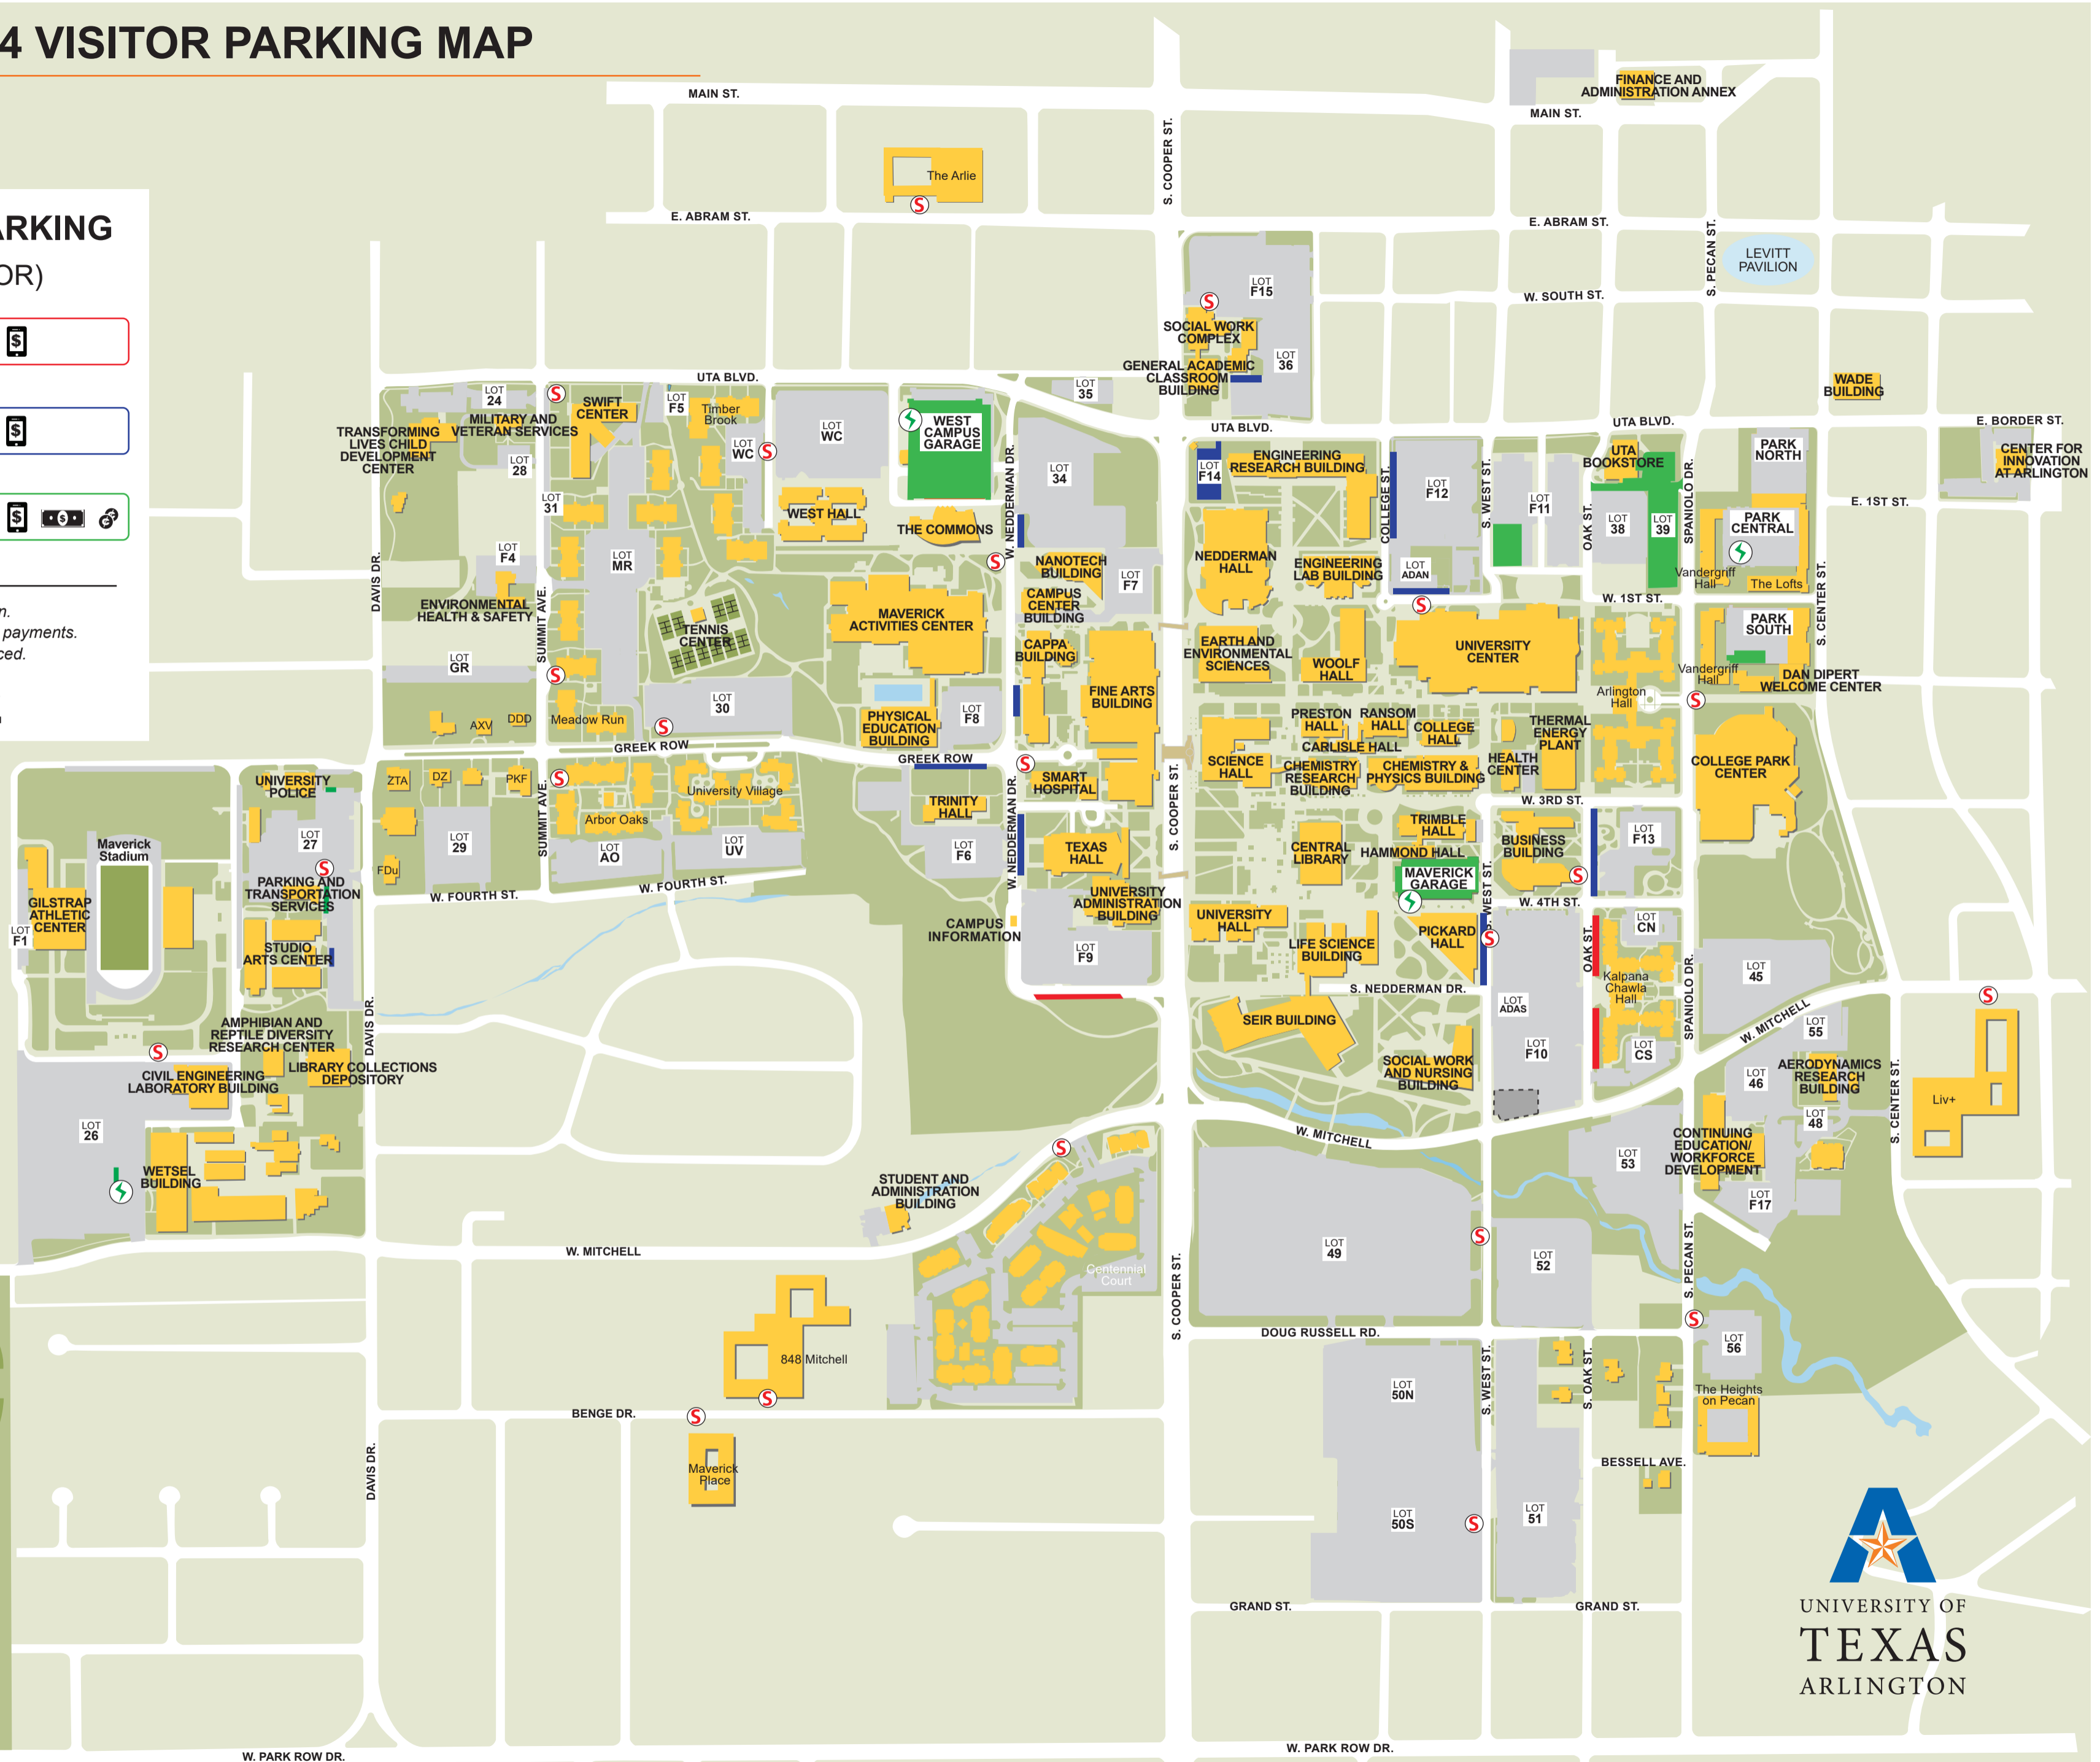

2023-2024 VISITOR PARKING MAP

SHORT-TERM PARKING

(HOURLY & VISITOR)

3-hour max time
\$4/HOUR

90-minute max time
\$4/HOUR

No hourly limit
ALL DAY \$14
or \$4/HOUR

*Max pricing times shown.
 Convenience fee extra for phone payments.
 Paid parking strictly enforced.*

Parking designations subject to change