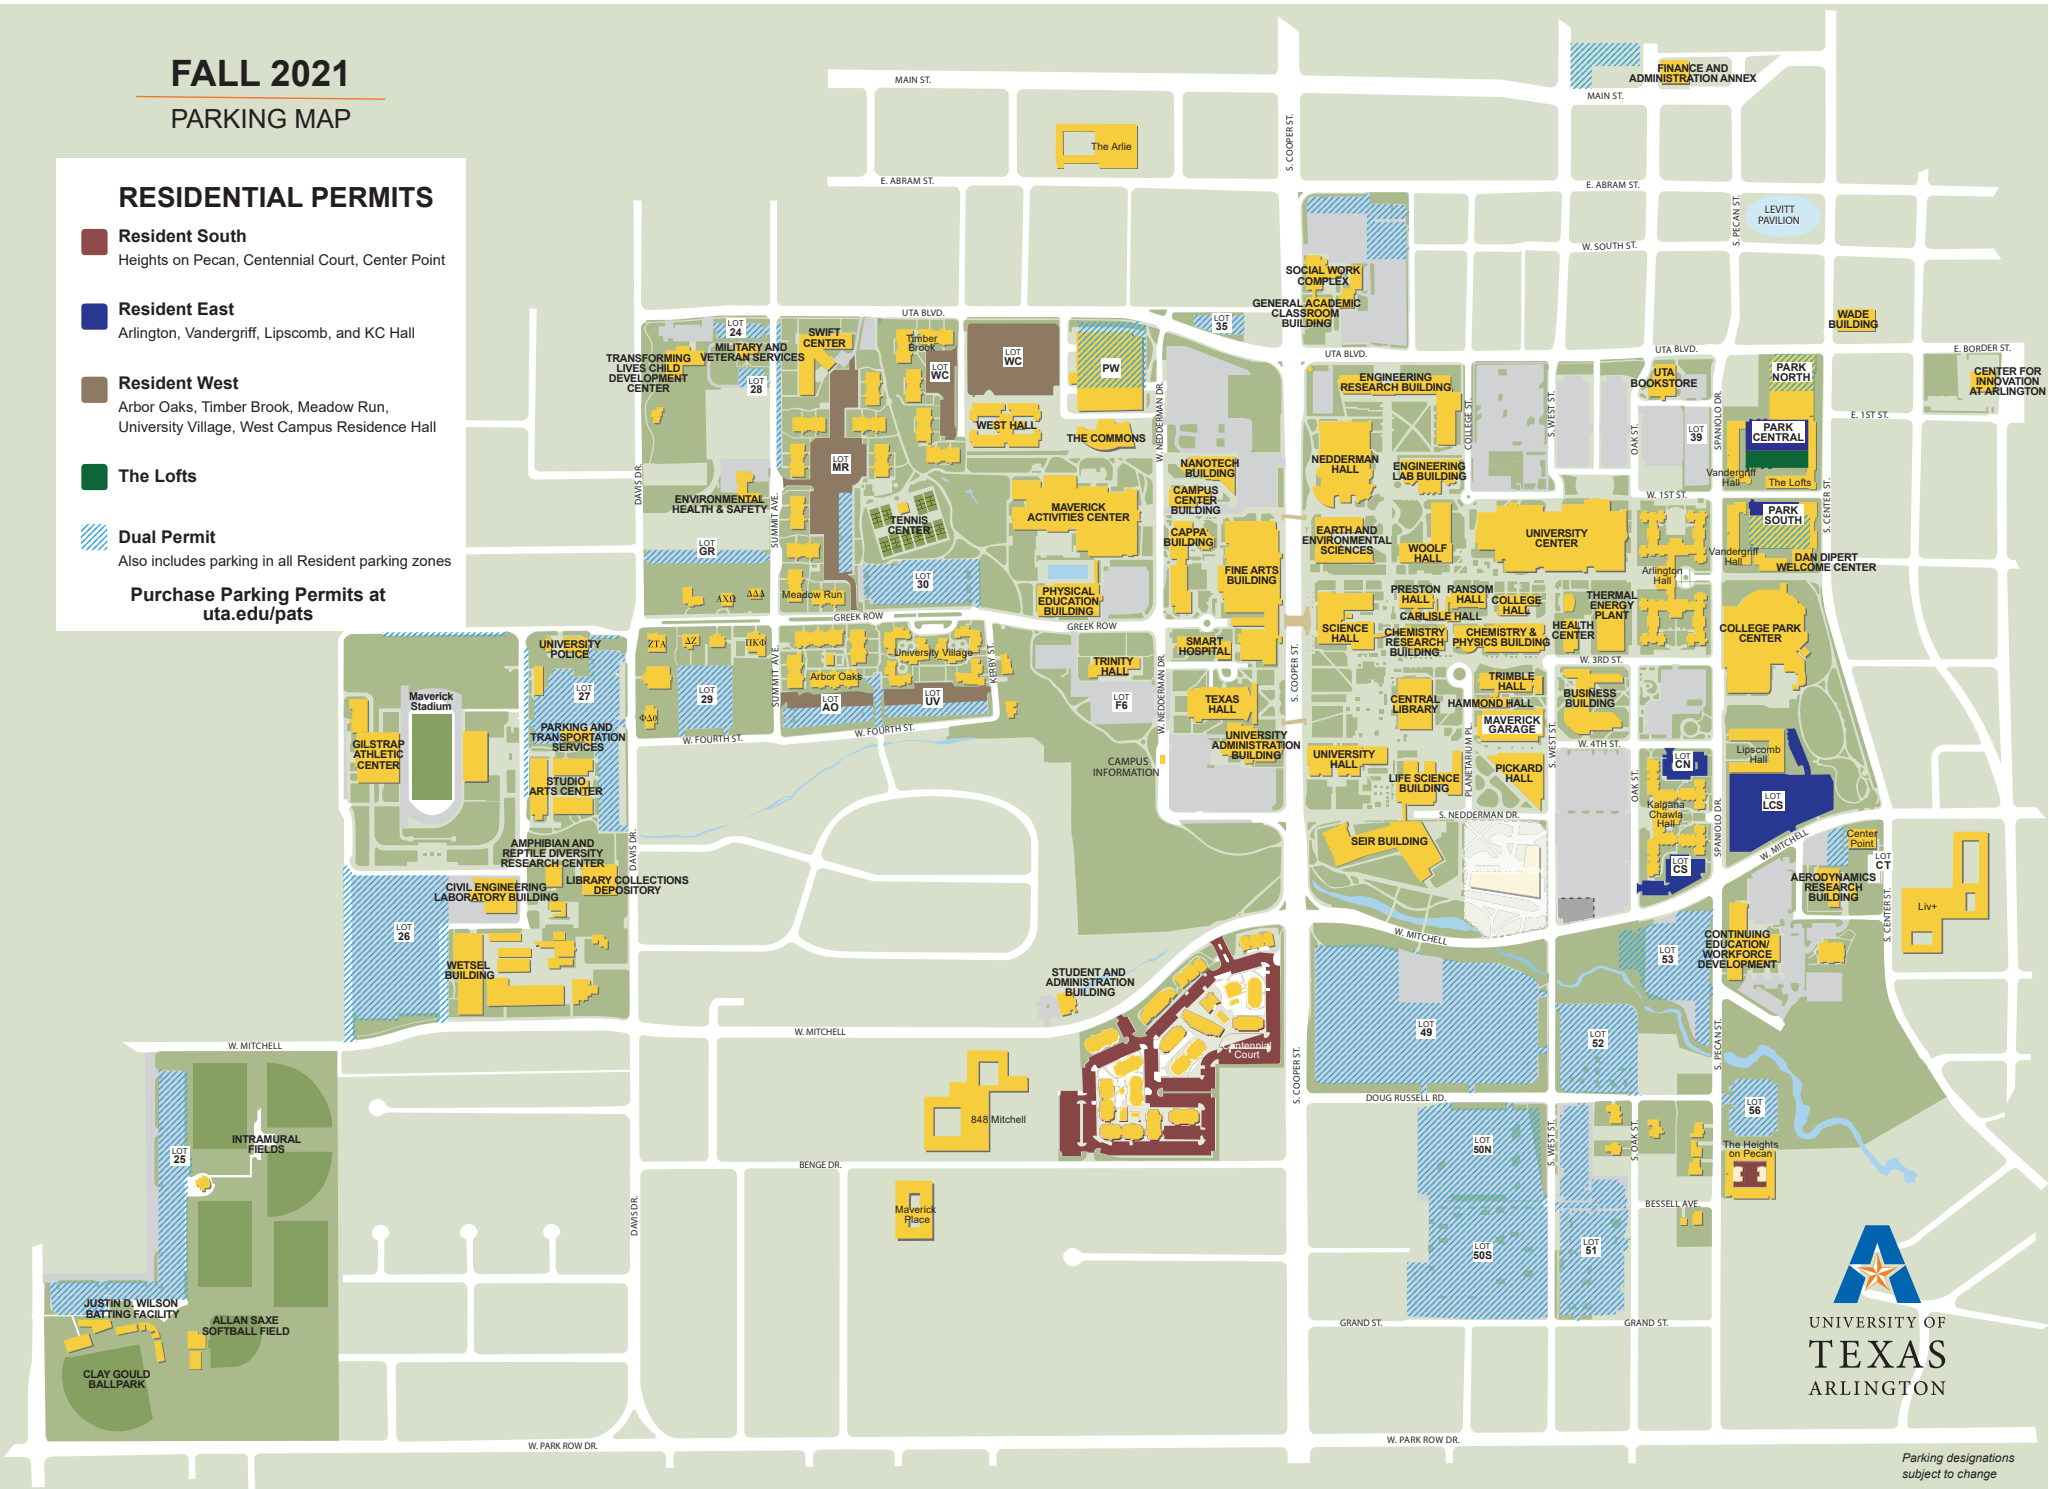

FALL 2021 PARKING MAP

RESIDENTIAL PERMITS

- Resident South**
Heights on Pecan, Centennial Court, Center Point
- Resident East**
Arlington, Vandergriff, Lipscomb, and KC Hall
- Resident West**
Arbor Oaks, Timber Brook, Meadow Run, University Village, West Campus Residence Hall
- The Lofts**
- Dual Permit**
Also includes parking in all Resident parking zones

Purchase Parking Permits at uta.edu/pats

Parking designations subject to change