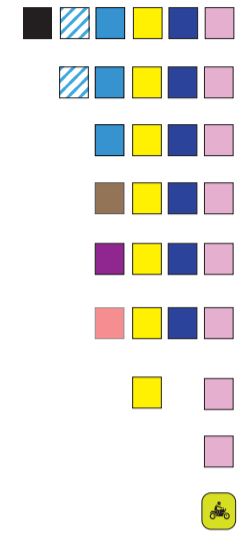

STUDENT COMMUTER ZONES

2026-2027

OFF-CAMPUS STUDENT PERMIT

- PREFERRED- GARAGE
- ▨ UPGRADES- LOT 36, 49
- COMMUTING STUDENT (Most common)
- WEST COMMUTER
- EAST COMMUTER
- SOUTH COMMUTER
- REDUCED RATE
- REMOTE PARK & RIDE
- 🏍️ MOTORCYCLE
- ADA ACCESSIBLE
- CONSTRUCTION ZONE

PARKING ZONES