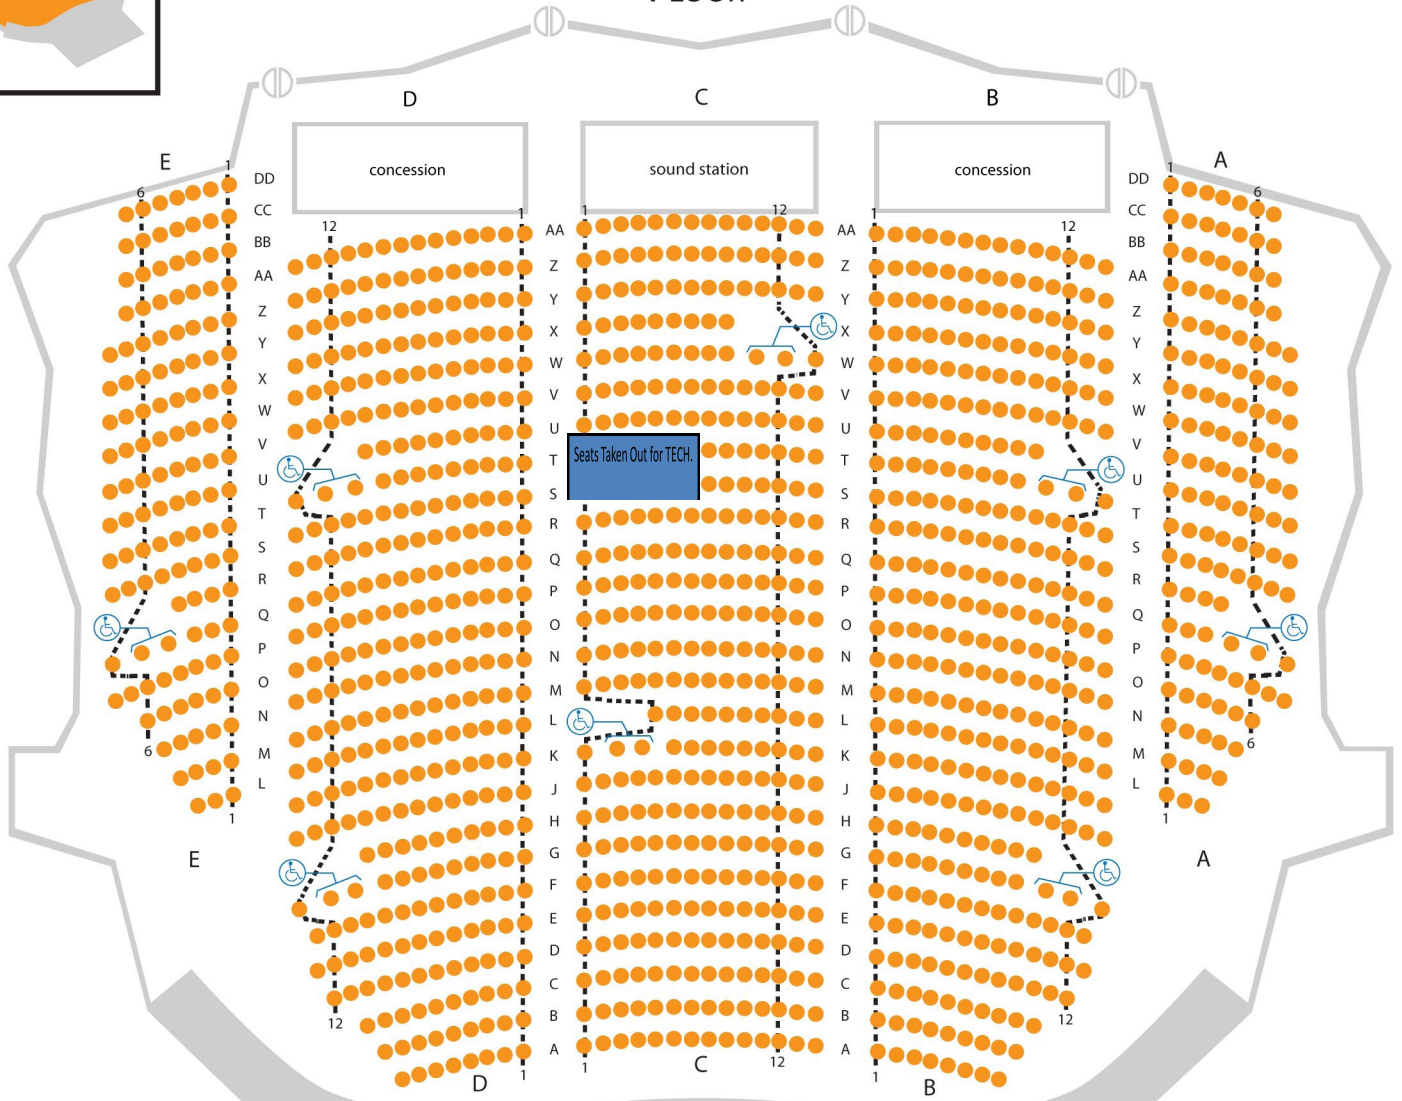

FLOOR

TEXAS HALL
THE UNIVERSITY OF TEXAS AT ARLINGTON

FLOOR

KEY

- Exit
- Accessible Seating

STAGE

SEATING CAPACITIES

- Texas Hall: 2611
- Floor: 1259
- Balcony: 1352